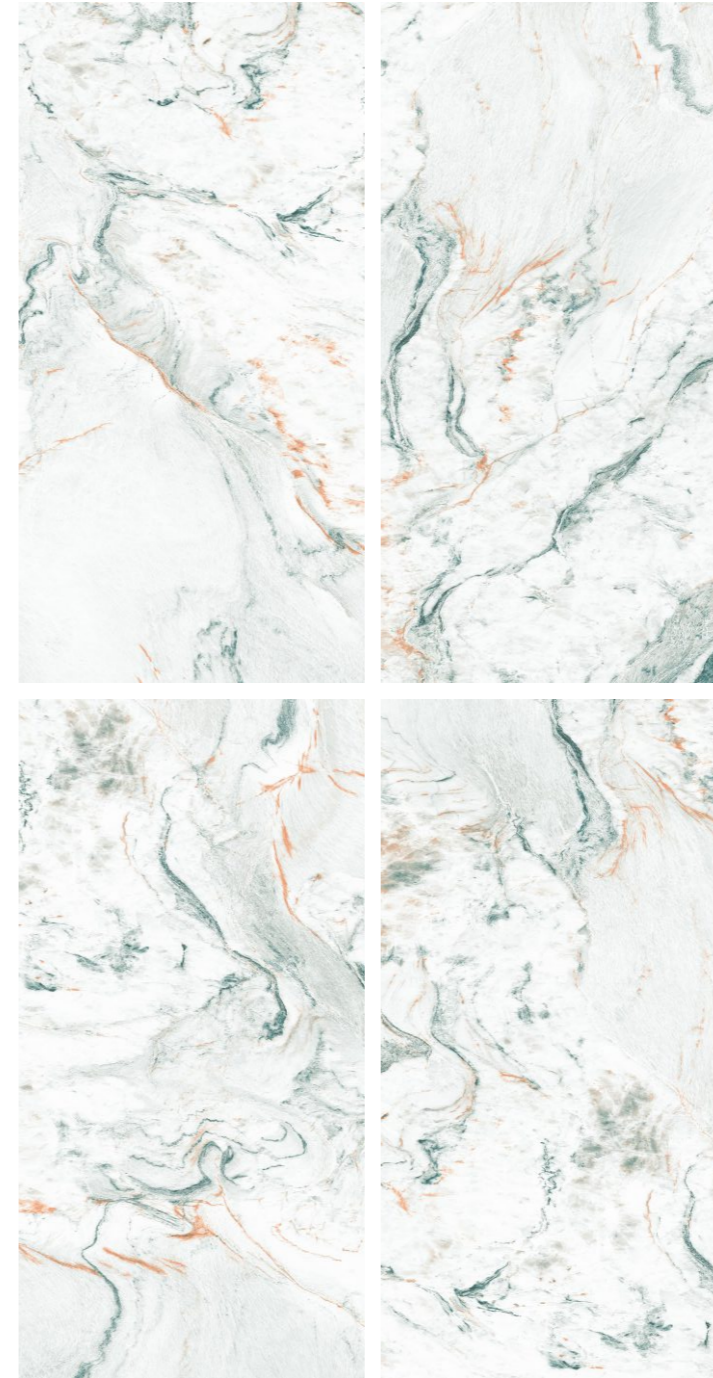

Glossy
shine your brightest

Paledium White

Back To Index