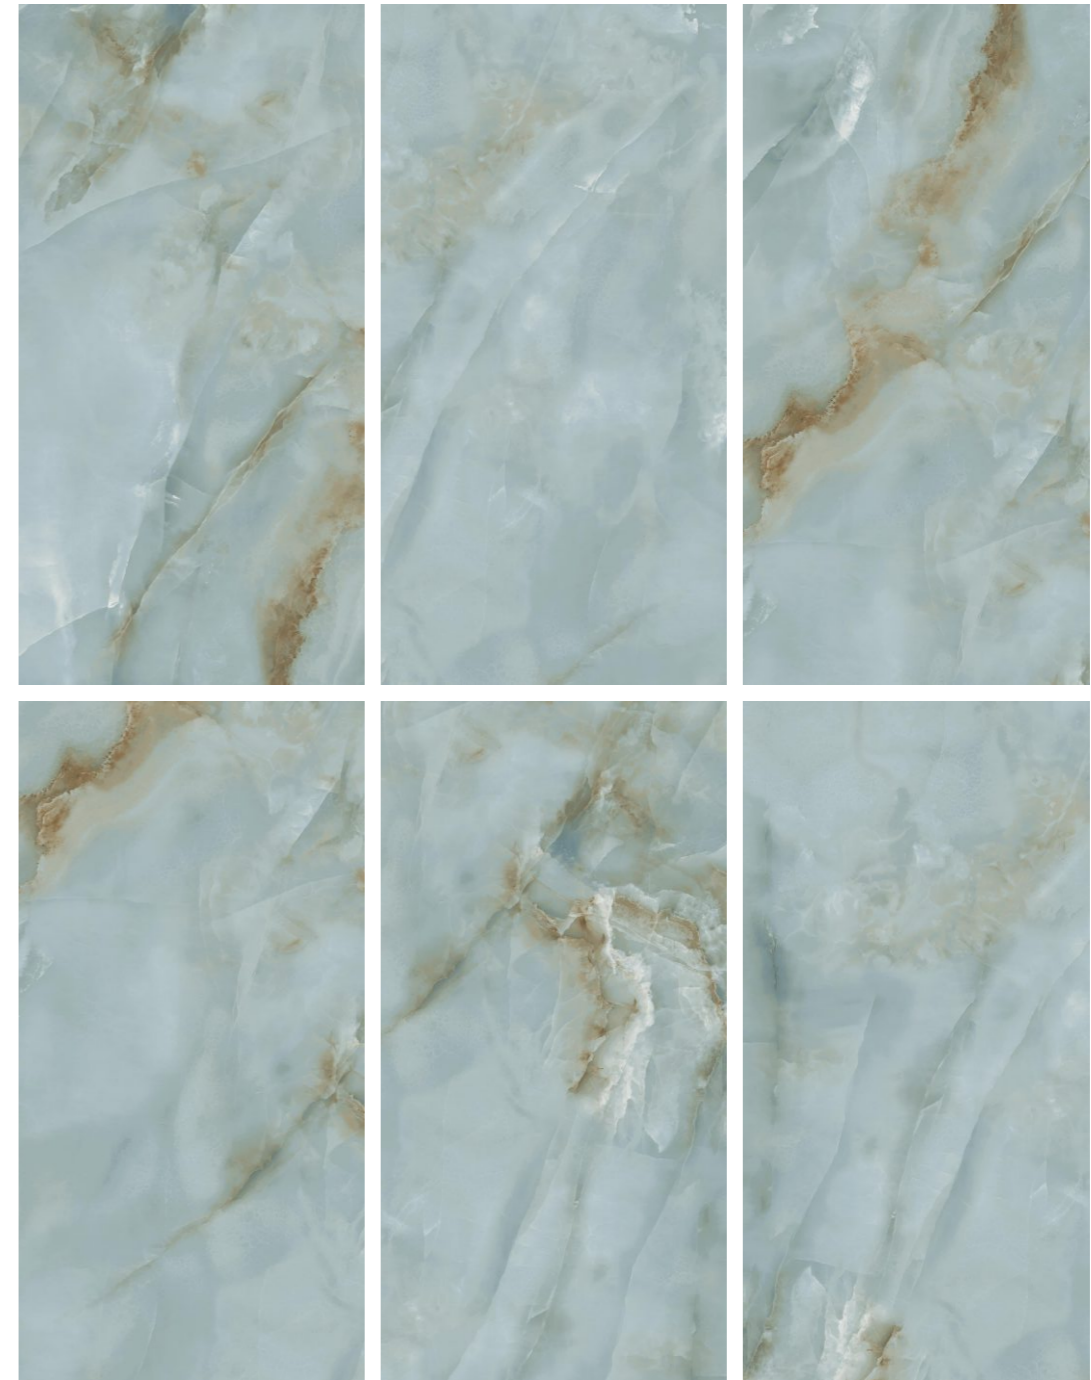

Glossy
shine your brightest

Terra Onxy White

Terra Onxy Blue

Tiles are a versatile and stylish option for interior design, offering both aesthetic appeal and functional benefits. Whether used for flooring, walls, or as decorative accents, tiles can transform the look and feel of a space.