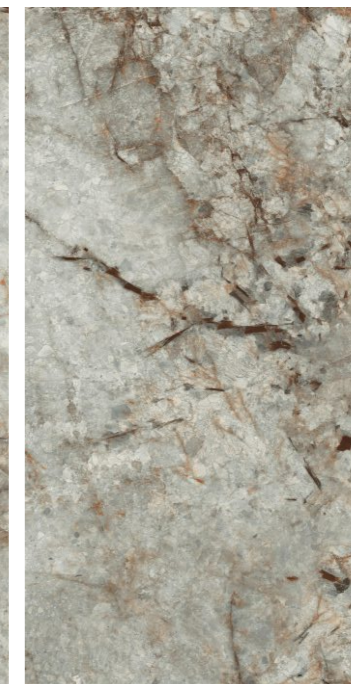

Glossy
shine your brightest

Rious Green

Back To Index