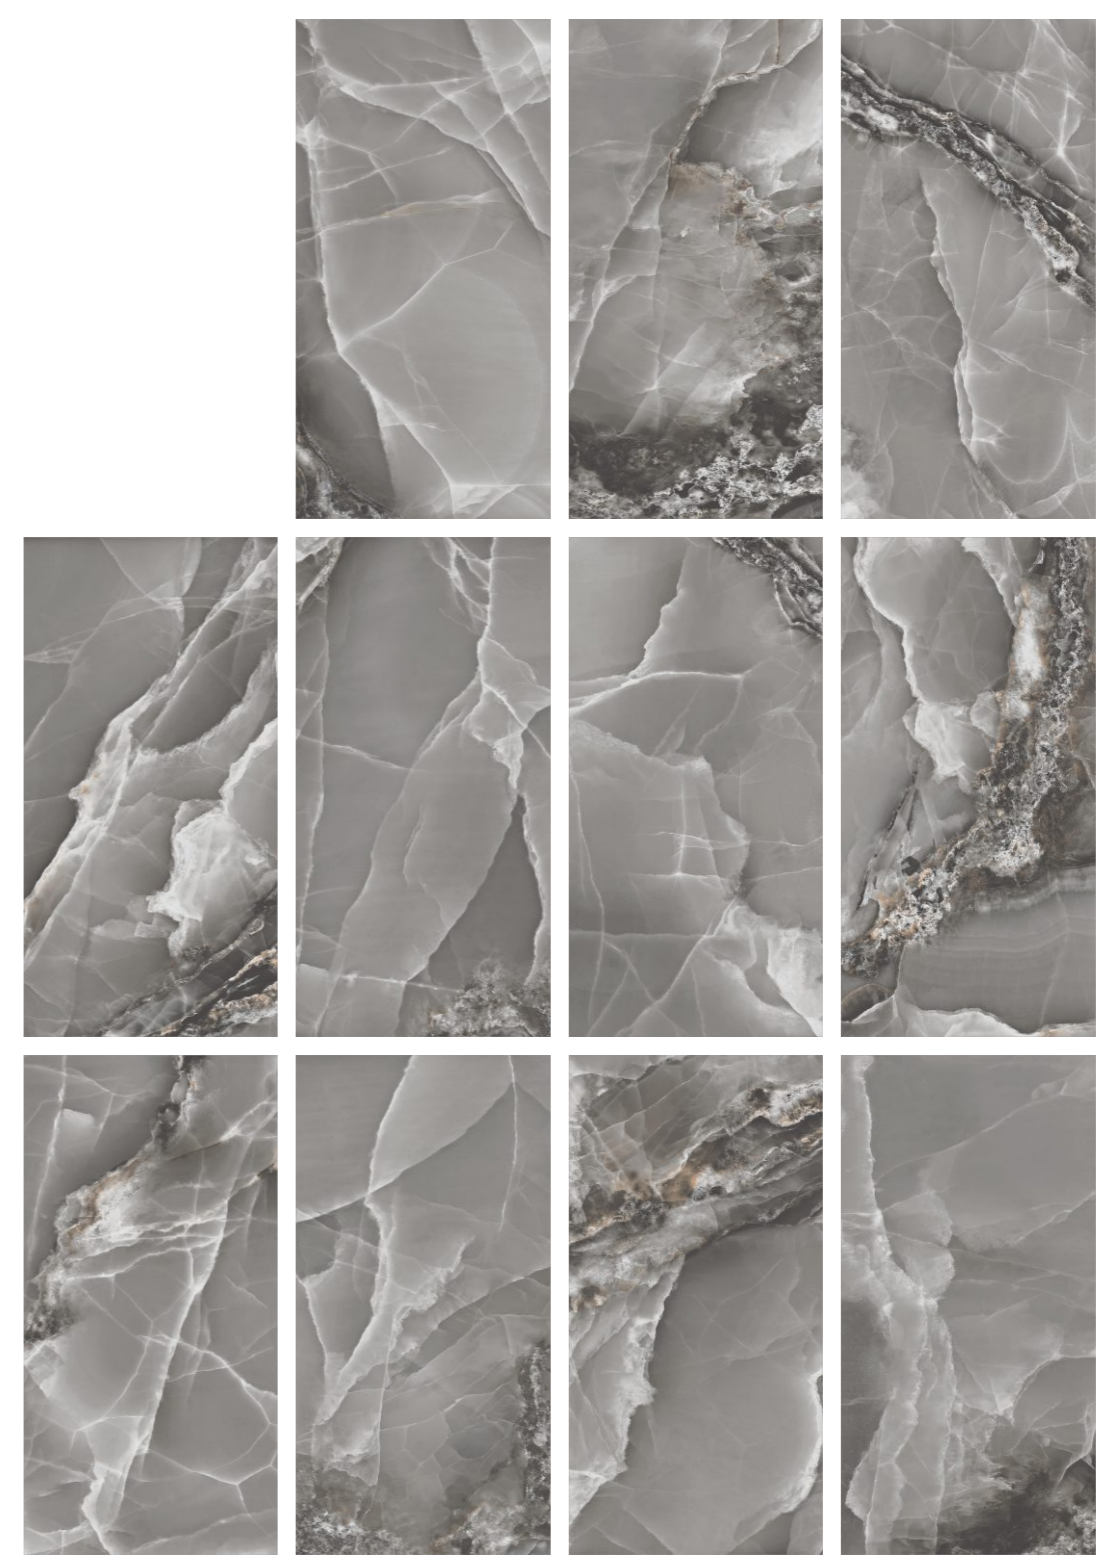

Tiles are a versatile and stylish option for interior design, offering both aesthetic appeal and functional benefits. Whether used for flooring, walls, or as decorative accents, tiles can transform the look and feel of a space.

- Residential Areas
- Commercial Areas
- Hospitals
- Shops and Malls
- Hotels and Restaurants
- Schools and Colleges
- Religious Places
- Railway Stations
- Parks and Outdoor Furnitures
- Public Places

Glossy
shine your brightest

Agate Griss