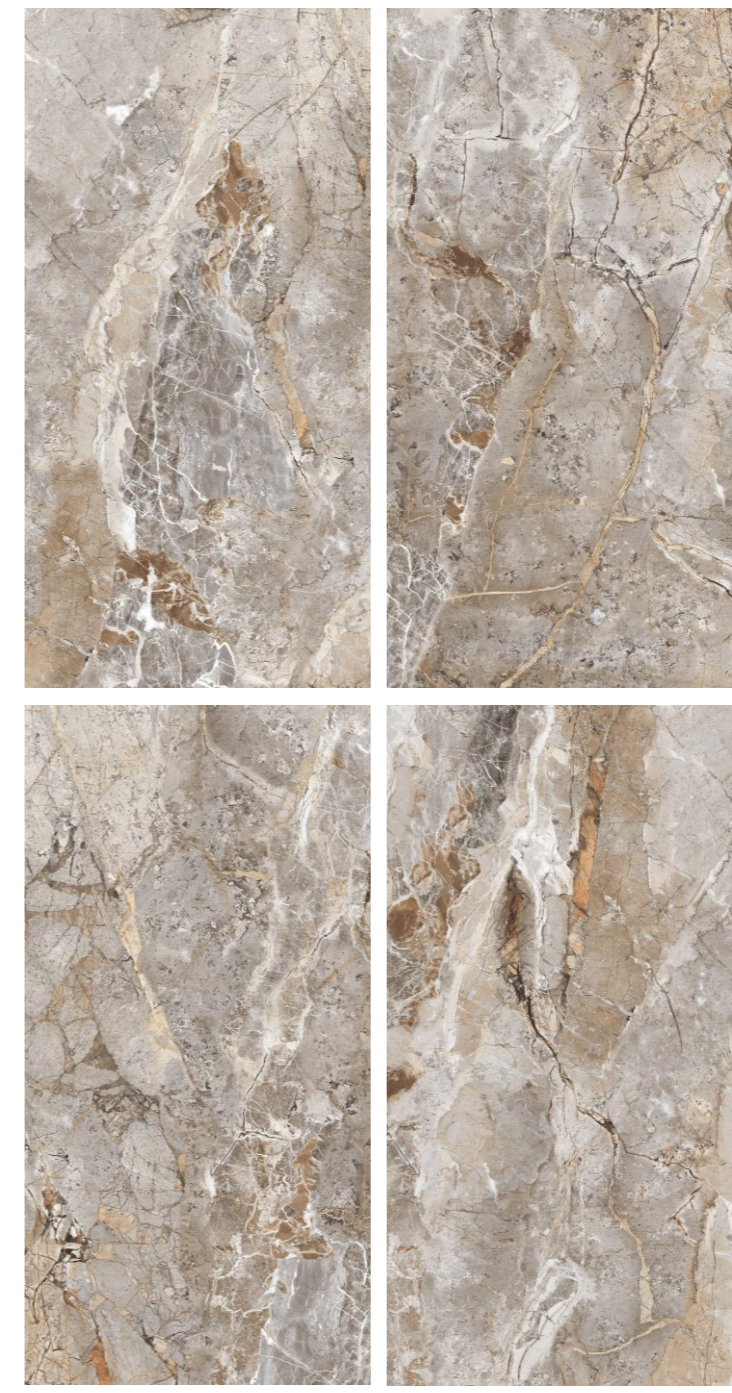

Tiles are a versatile and stylish option for interior design, offering both aesthetic appeal and functional benefits. Whether used for flooring, walls, or as decorative accents, tiles can transform the look and feel of a space.

- Residential Areas
- Commercial Areas
- Hospitals
- Shops and Malls
- Hotels and Restaurants
- Schools and Colleges
- Religious Places
- Railway Stations
- Parks and Outdoor Furnitures
- Public Places

ITALIAN DESIGN
qualità che esalta lo stile
quality that exalts style

Back To Index

Glossy
shine your brightest

Politan Natural