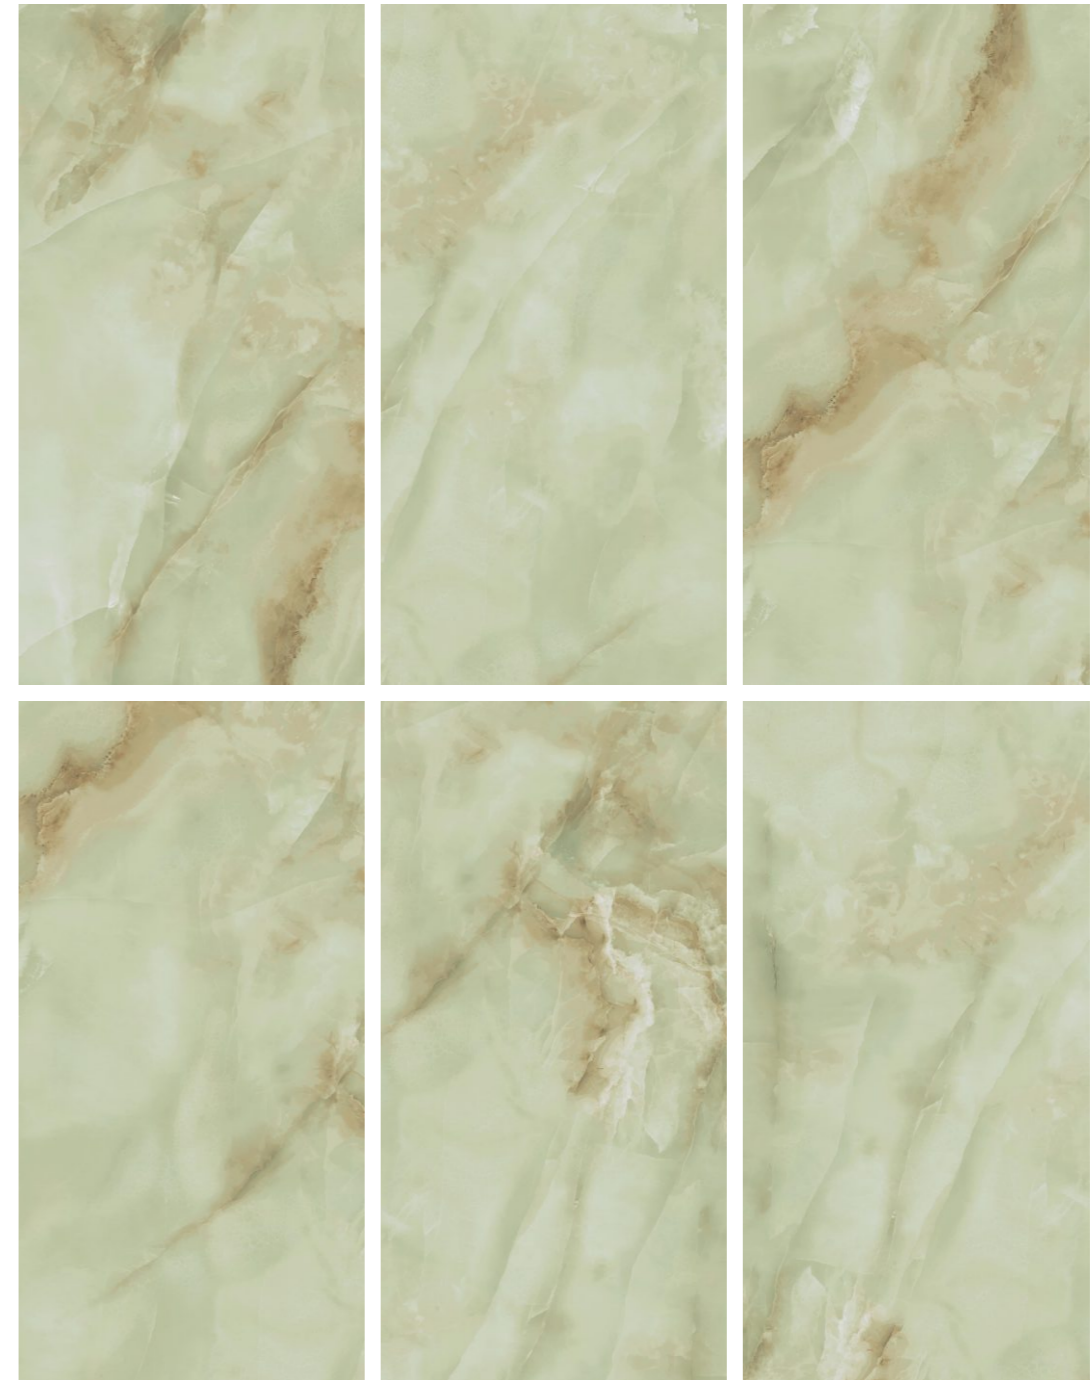

Glossy
 shine your brightest

Rious Green

Back To Index

Terra Onxy Green

Terra Onxy White

Tiles are a versatile and stylish option for interior design, offering both aesthetic appeal and functional benefits. Whether used for flooring, walls, or as decorative accents, tiles can transform the look and feel of a space.