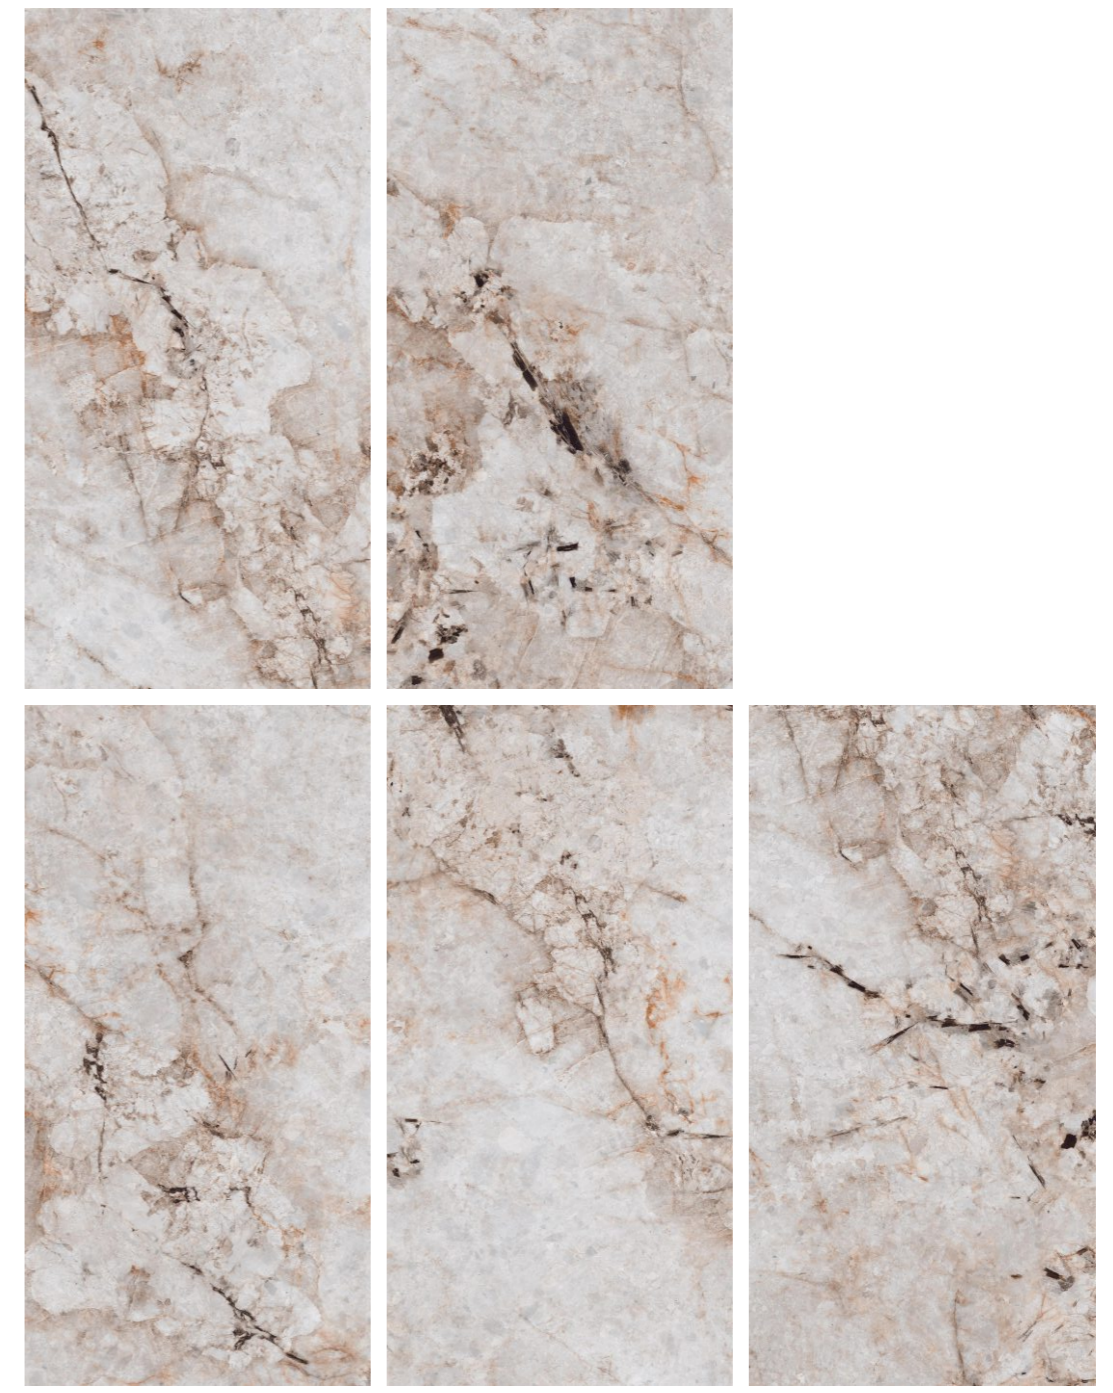

Tiles are a versatile and stylish option for interior design, offering both aesthetic appeal and functional benefits. Whether used for flooring, walls, or as decorative accents, tiles can transform the look and feel of a space.

- Residential Areas
- Commercial Areas
- Hospitals
- Shops and Malls
- Hotels and Restaurants
- Schools and Colleges
- Religious Places
- Railway Stations
- Parks and Outdoor Furnitures
- Public Places

Glossy
shine your brightest

Rious Brown