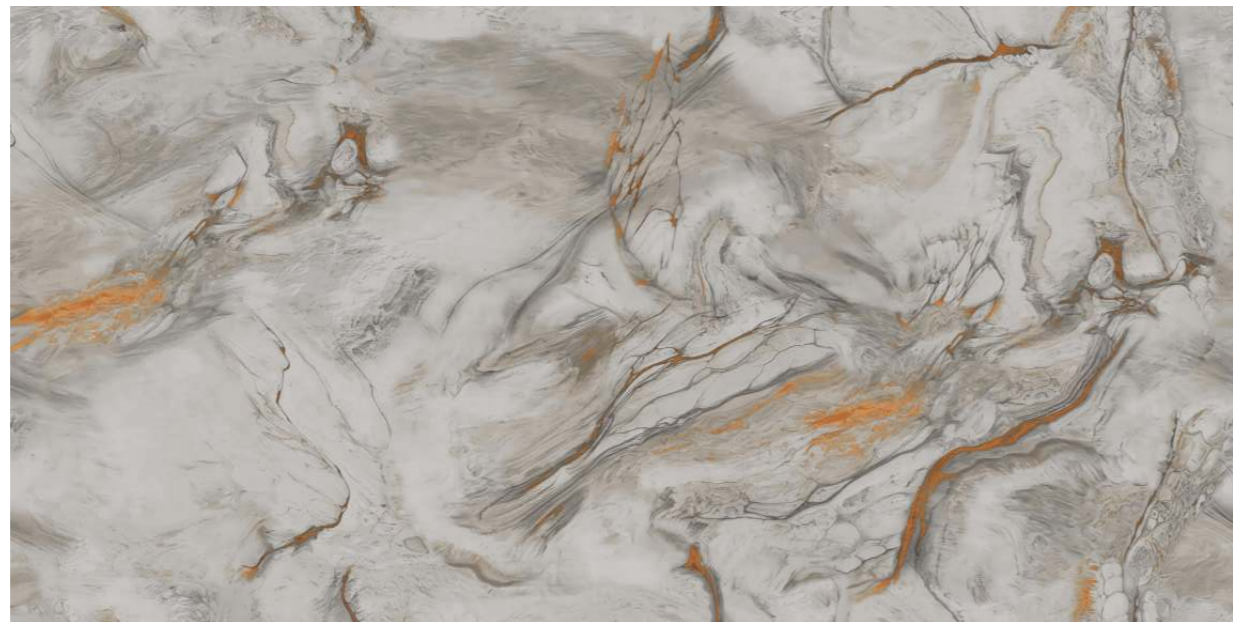

SLICE GREY

Back To Index

NEVER
Ends

Size :
600x1200mm

Finish :
Glossy / Carving

APPLICATIONS AREAS

AIRPORTS

HOTELS

SHOPS

HOMES

RESTAURANTS

FITTED KITCHENS
AND BATHROOM
FURNITURE

VENTILATED
CURTAIN WALLS

INTERIOR DESIGN
AND FURNISHINGS

OFFICES

RETAIL MALLS

MUSEUMS

SPA AND
WELLNESS
CENTRES