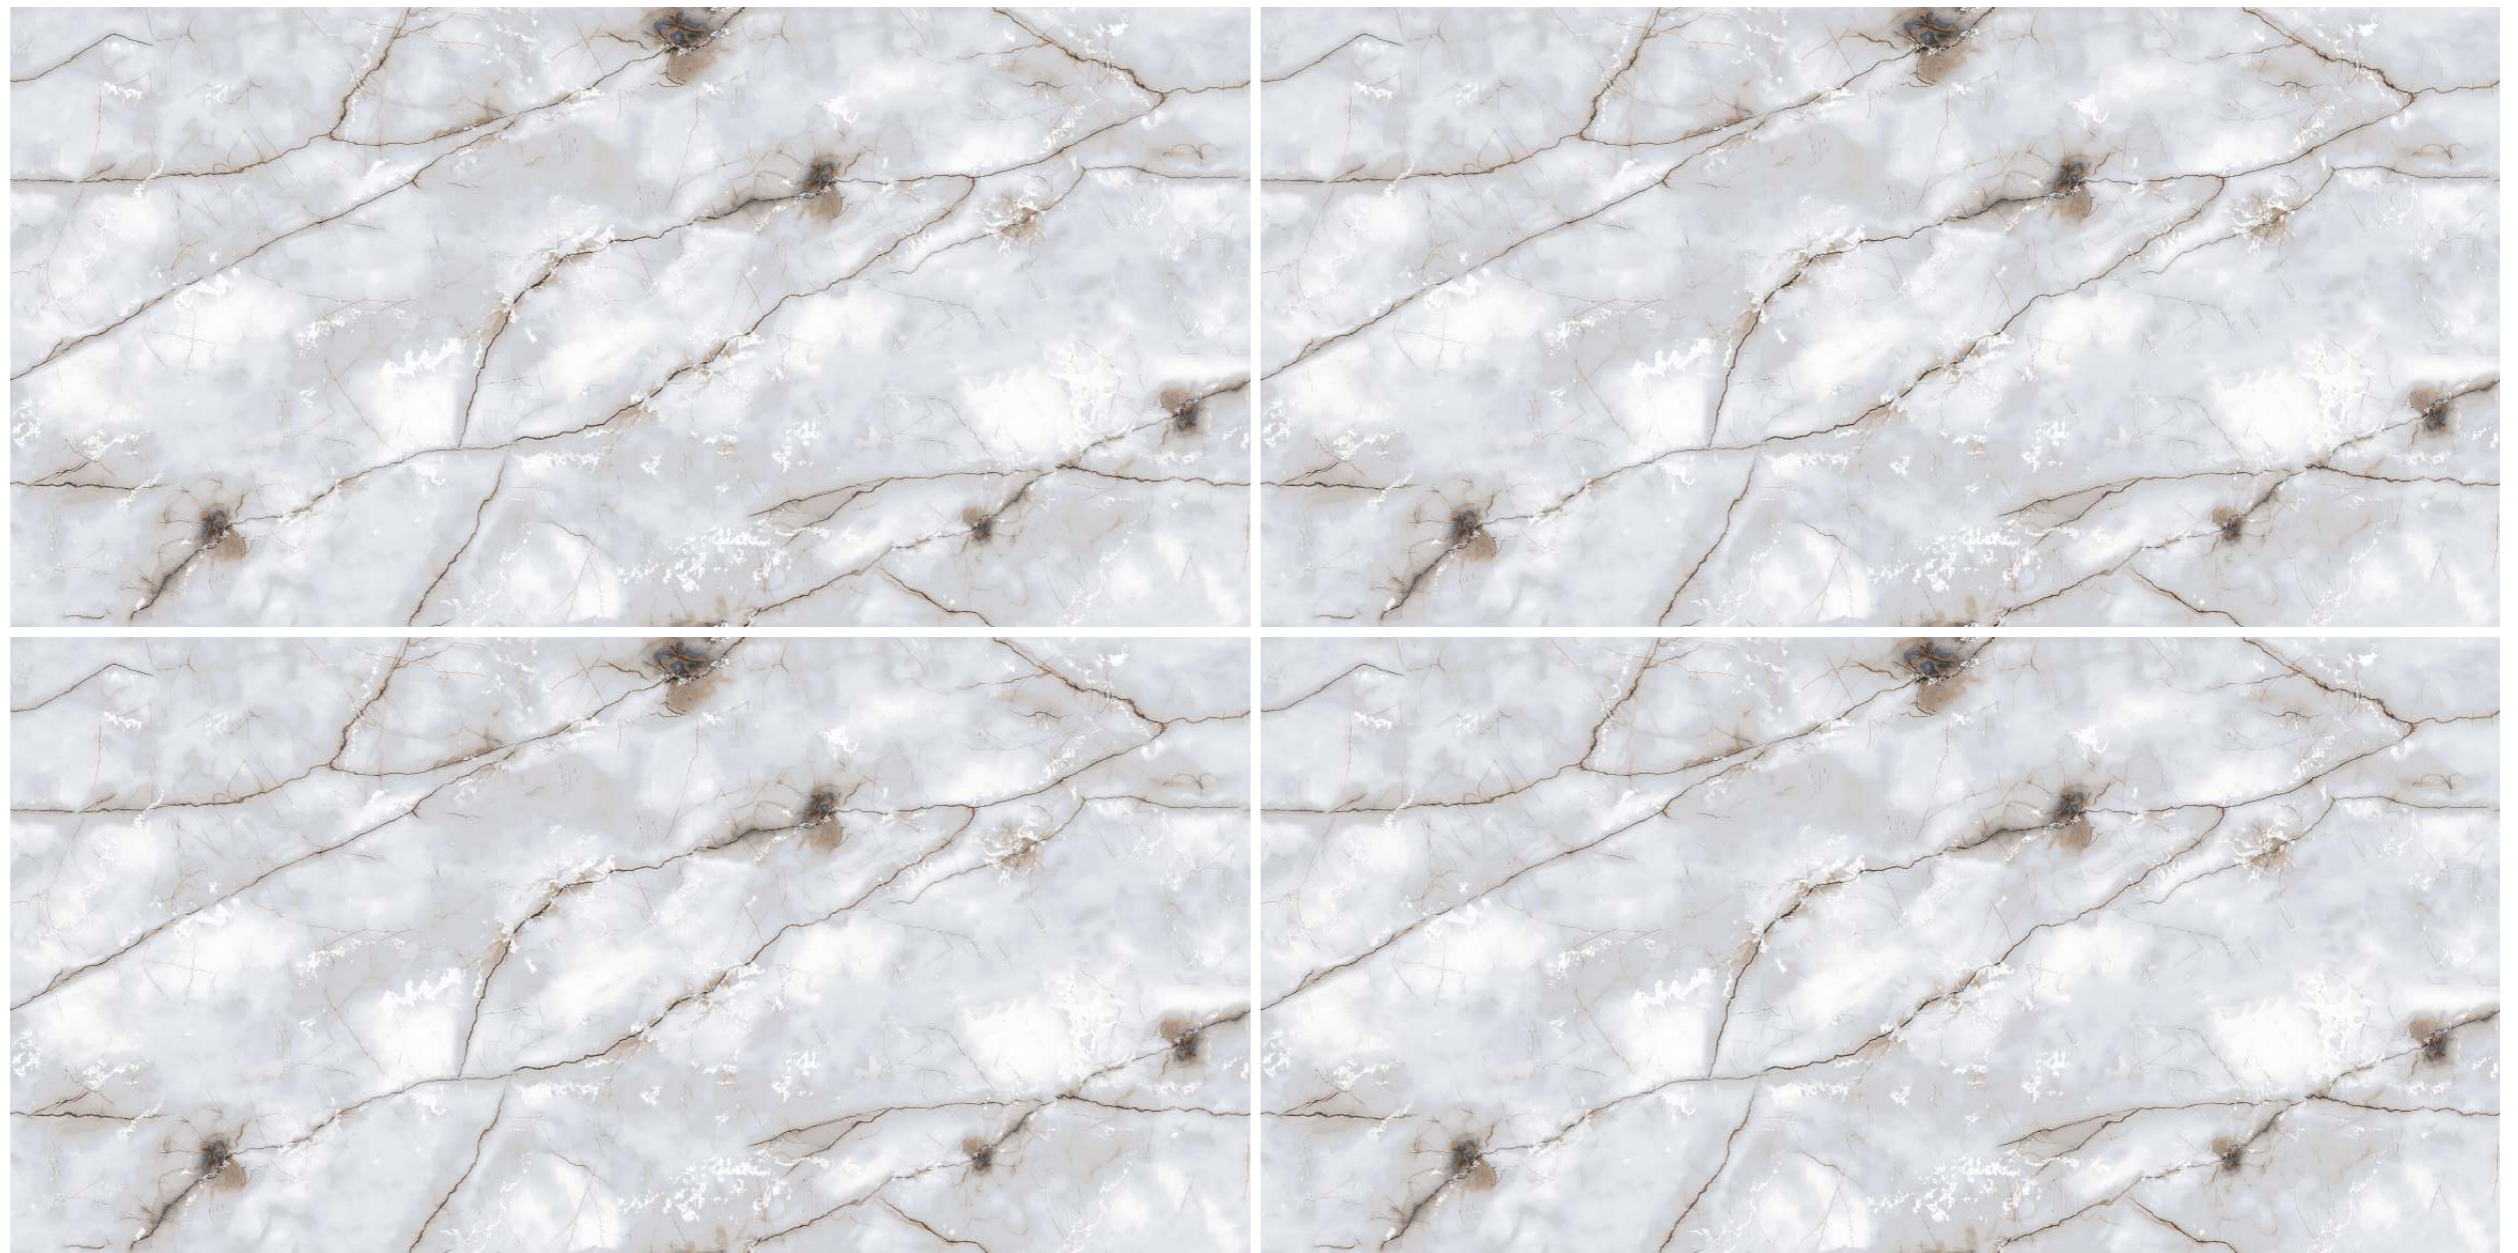

OFFICES

RETAIL MALLS

MUSEUMS

SPA AND
WELLNESS
CENTRES

RICA BROWN

NEVER
Ends

Size :
600x1200mm

Finish :
Glossy / Carving