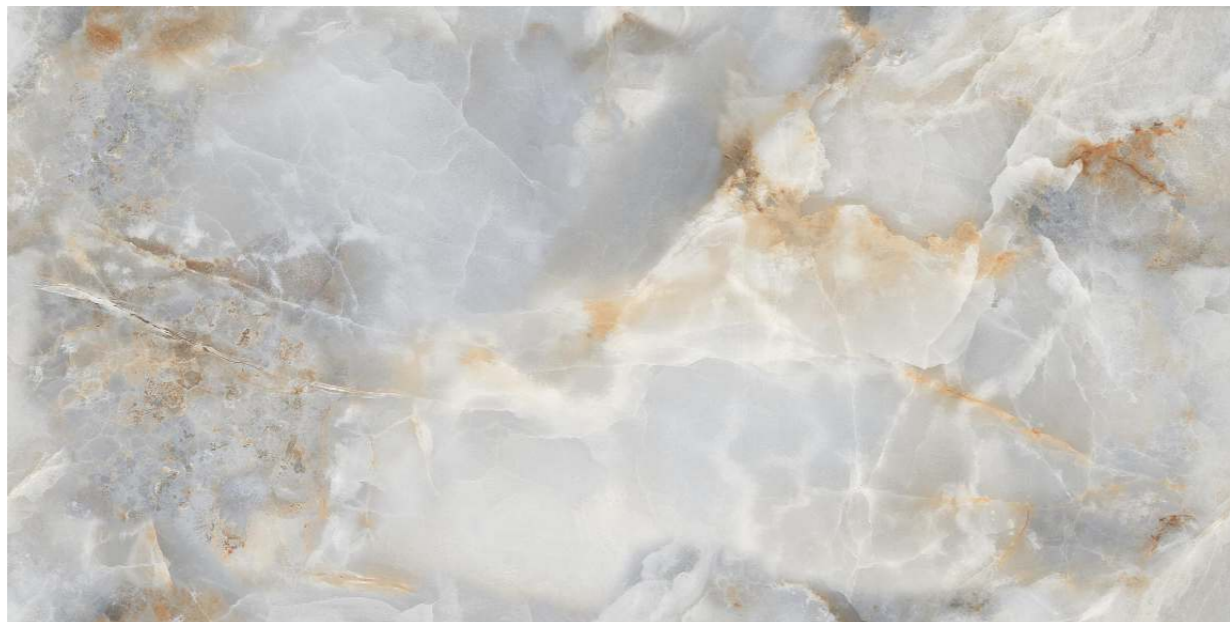

SPA AND
WELLNESS
CENTRES

MARIO BEIGE

Back To Index

NEVER
Ends

Size :
600x1200mm

Finish :
Glossy

APPLICATIONS AREAS

AIRPORTS