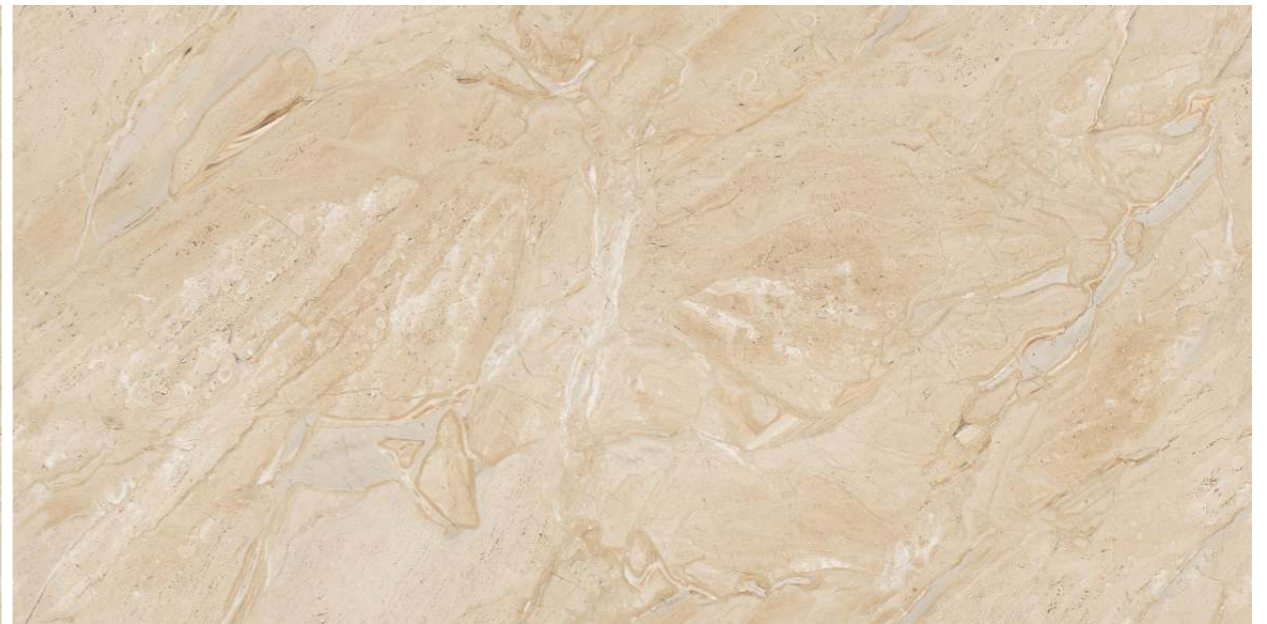

MARIO BEIGE

Back To Index

NEVER
Ends

Size :
600x1200mm

Finish :
Glossy

APPLICATIONS AREAS

AIRPORTS

HOTELS

SHOPS

HOMES

RESTAURANTS

FITTED KITCHENS
AND BATHROOM
FURNITURE

VENTILATED
CURTAIN WALLS

INTERIOR DESIGN
AND FURNISHINGS

OFFICES

RETAIL MALLS

MUSEUMS

SPA AND
WELLNESS
CENTRES