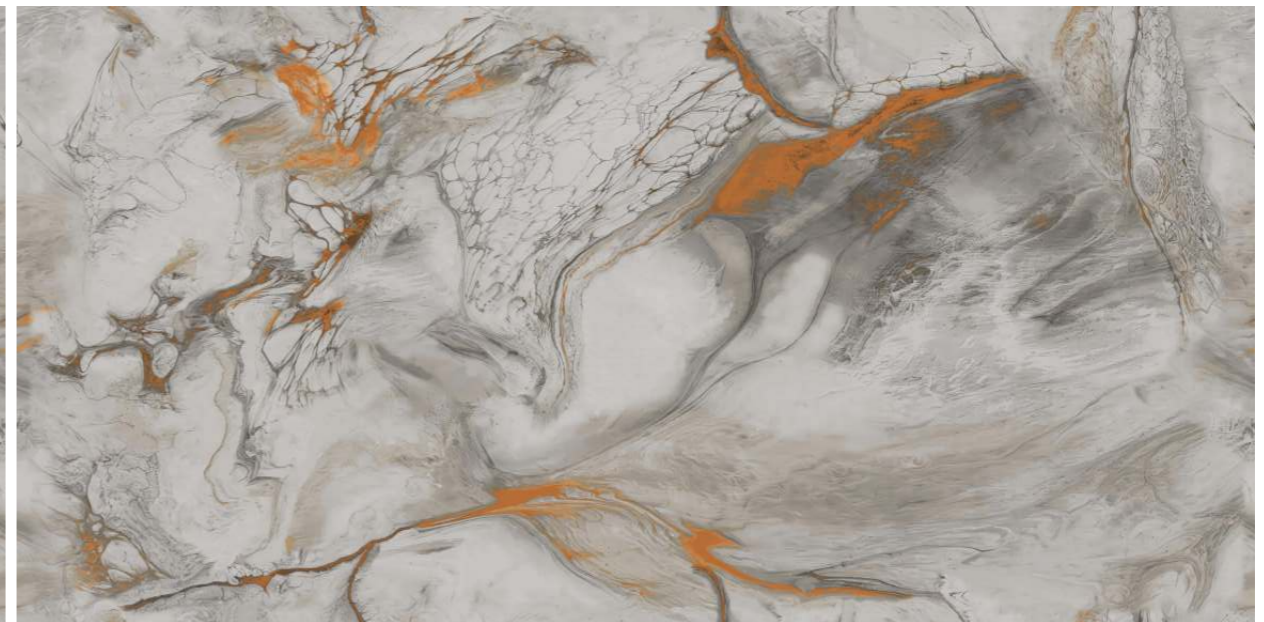

SLICE GREY

Back To Index

NEVER
Ends

Size :
600x1200mm

Finish :
Glossy / Carving

APPLICATIONS AREAS

AIRPORTS

HOTELS

SHOPS

HOMES

RESTAURANTS

FITTED KITCHENS
AND BATHROOM
FURNITURE

VENTILATED
CURTAIN WALLS

INTERIOR DESIGN
AND FURNISHINGS

OFFICES

RETAIL MALLS

MUSEUMS

SPA AND
WELLNESS
CENTRES