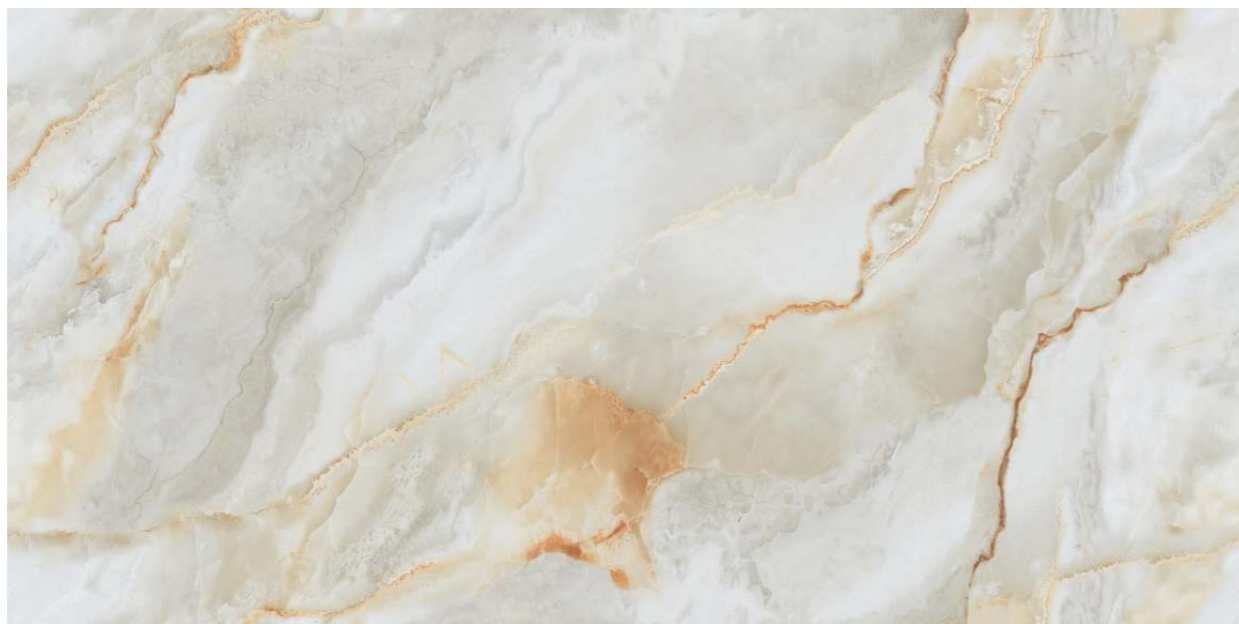

MARSELLA SKY

NEVER
Ends

Size :
600x1200mm

Finish :
Glossy

APPLICATIONS AREAS

AIRPORTS

HOTELS

SHOPS

HOMES

RESTAURANTS

FITTED KITCHENS
AND BATHROOM
FURNITURE

VENTILATED
CURTAIN WALLS

INTERIOR DESIGN
AND FURNISHINGS

OFFICES

RETAIL MALLS

MUSEUMS

SPA AND
WELLNESS
CENTRES