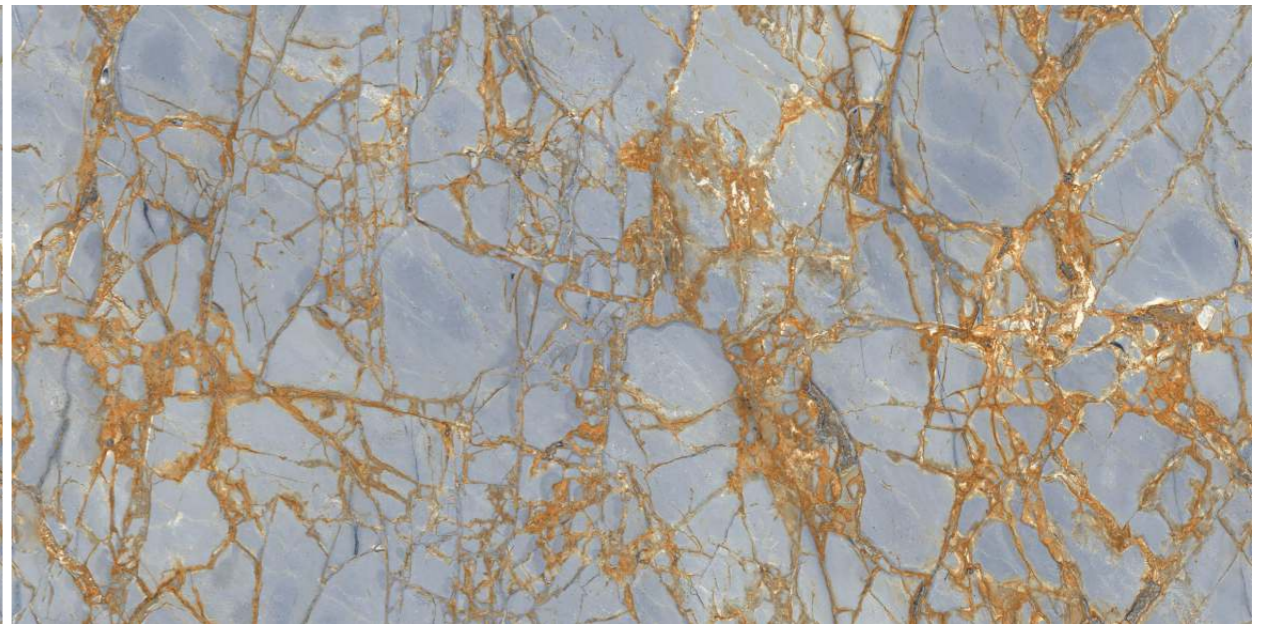

DENVER BLUE

Back To Index

NEVER
Ends

Size :
600x1200mm

Finish :
Glossy

APPLICATIONS AREAS

AIRPORTS

HOTELS

SHOPS

HOMES

RESTAURANTS

FITTED KITCHENS
AND BATHROOM
FURNITURE

VENTILATED
CURTAIN WALLS

INTERIOR DESIGN
AND FURNISHINGS

OFFICES

RETAIL MALLS

MUSEUMS

SPA AND
WELLNESS
CENTRES