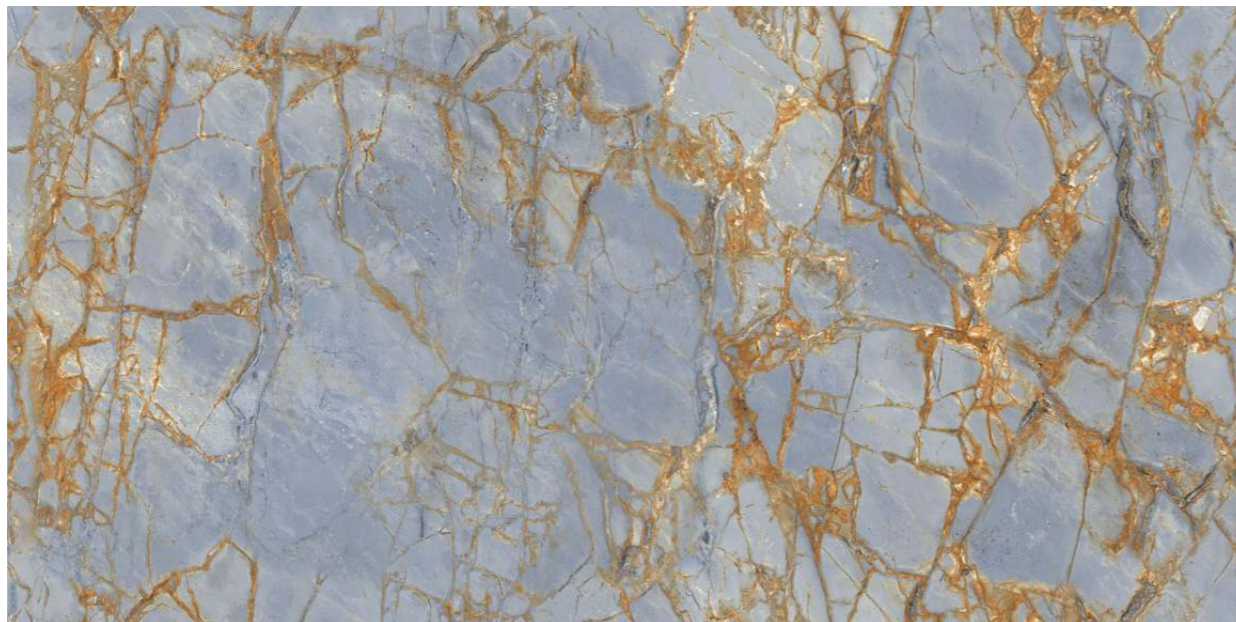

DENVER BLUE

Back To Index

NEVER
Ends

Size :
600x1200mm

Finish :
Glossy

APPLICATIONS AREAS

AIRPORTS

HOTELS

SHOPS

HOMES

RESTAURANTS

FITTED KITCHENS
AND BATHROOM
FURNITURE

VENTILATED
CURTAIN WALLS

INTERIOR DESIGN
AND FURNISHINGS

OFFICES

RETAIL MALLS

MUSEUMS

SPA AND
WELLNESS
CENTRES