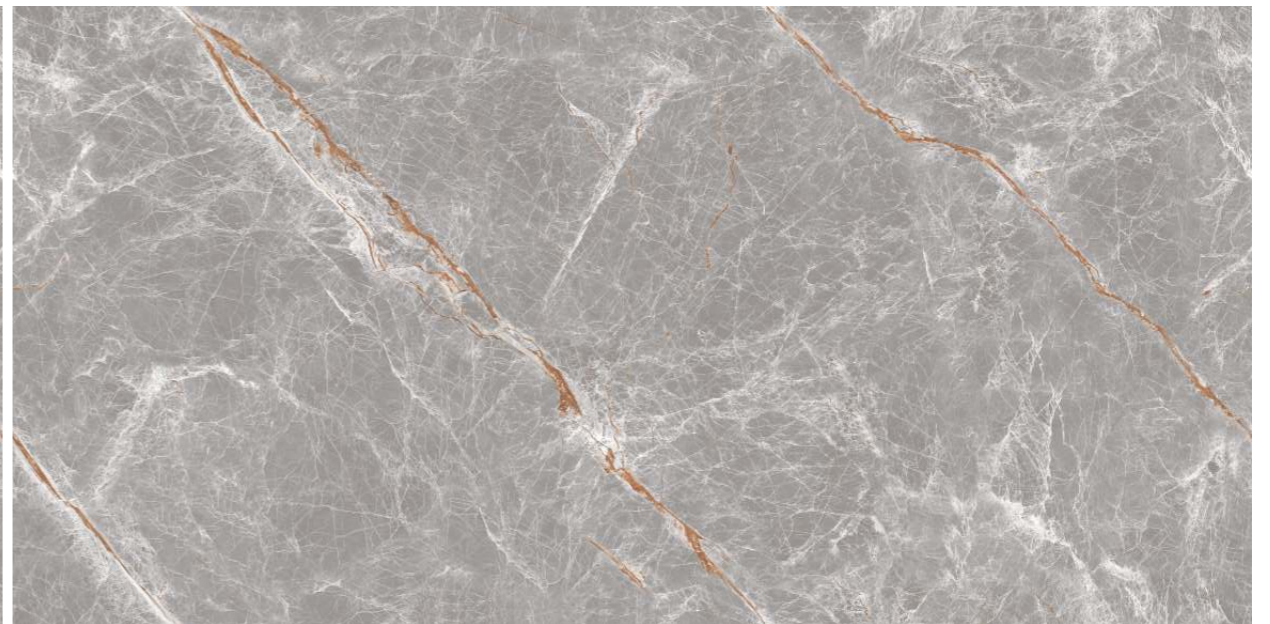

LUXORA GREY

Back To Index

NEVER
Ends

Size :
600x1200mm

Finish :
Glossy

APPLICATIONS AREAS

AIRPORTS

HOTELS

SHOPS

HOMES

RESTAURANTS

FITTED KITCHENS
AND BATHROOM
FURNITURE

VENTILATED
CURTAIN WALLS

INTERIOR DESIGN
AND FURNISHINGS

OFFICES

RETAIL MALLS

MUSEUMS

SPA AND
WELLNESS
CENTRES