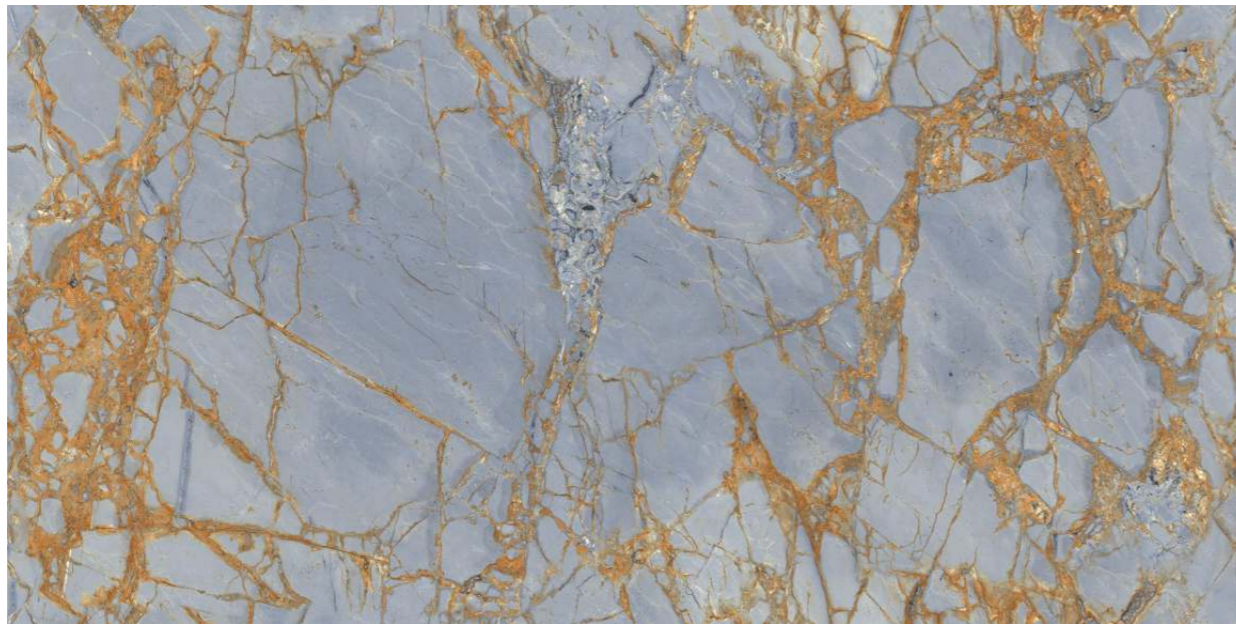

DENVER BLUE

Back To Index

NEVER
Ends

Size :
600x1200mm

Finish :
Glossy

APPLICATIONS AREAS

AIRPORTS

HOTELS

SHOPS

HOMES

RESTAURANTS

FITTED KITCHENS
AND BATHROOM
FURNITURE

VENTILATED
CURTAIN WALLS

INTERIOR DESIGN
AND FURNISHINGS

OFFICES

RETAIL MALLS

MUSEUMS

SPA AND
WELLNESS
CENTRES