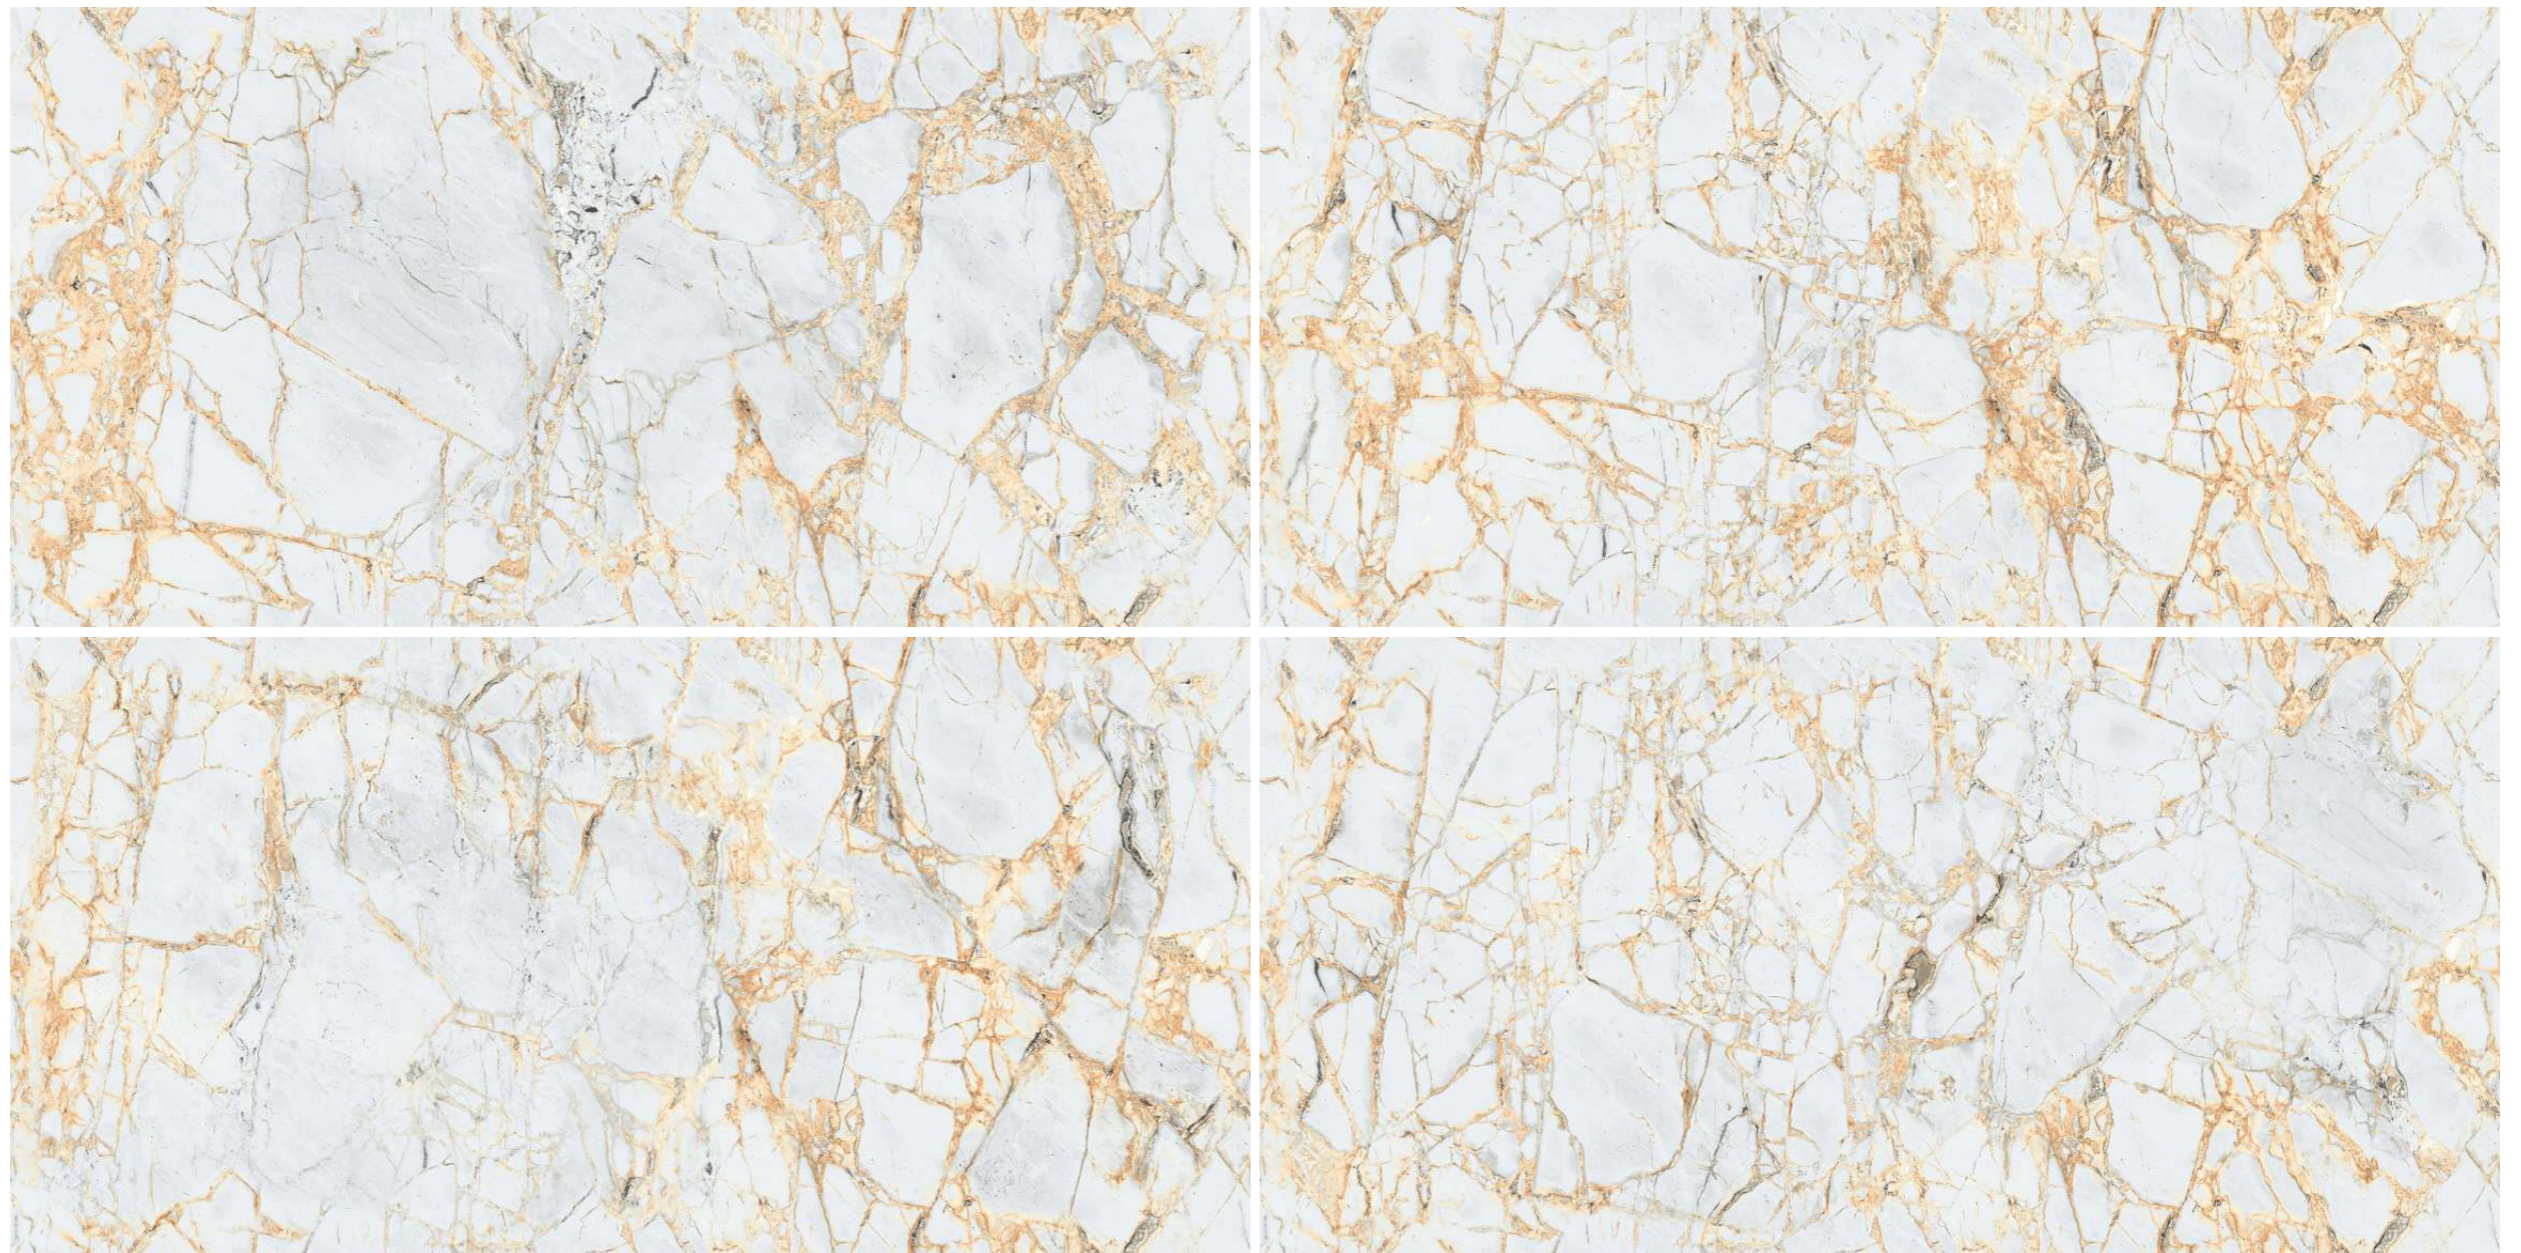

DENVER SKY

NEVER
Ends

Size :
600x1200mm

Finish :
Glossy

APPLICATIONS AREAS

AIRPORTS

HOTELS

SHOPS

HOMES

RESTAURANTS

FITTED KITCHENS
AND BATHROOM
FURNITURE

VENTILATED
CURTAIN WALLS

INTERIOR DESIGN
AND FURNISHINGS

OFFICES

RETAIL MALLS

MUSEUMS

SPA AND
WELLNESS
CENTRES