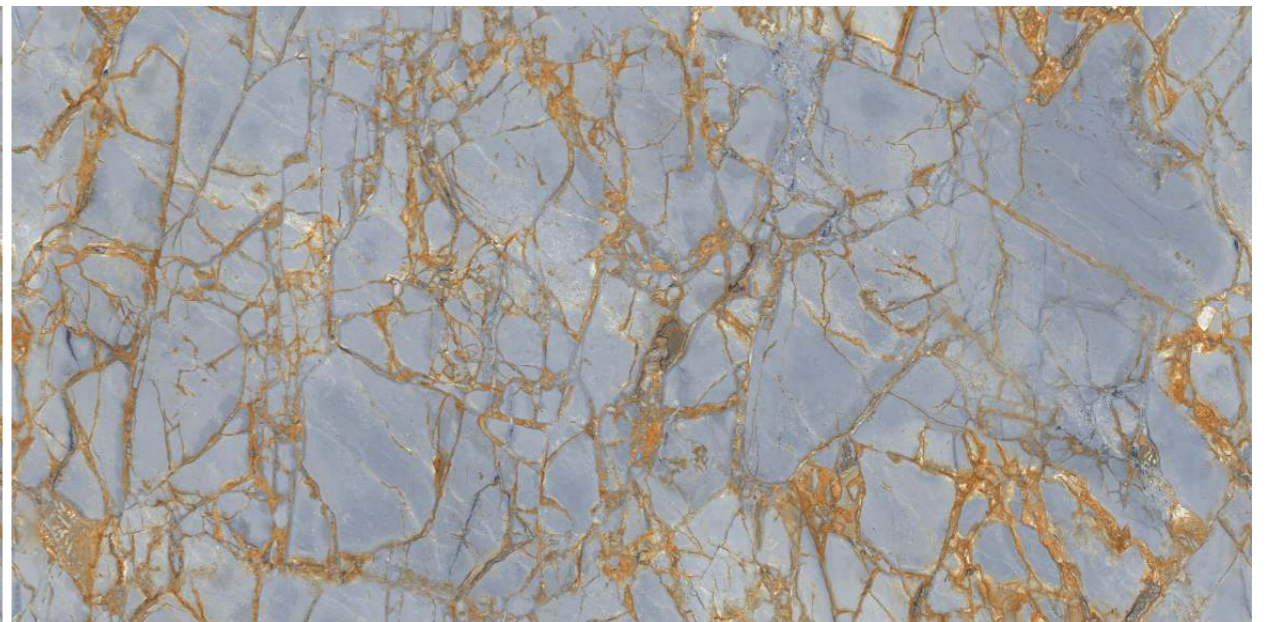

DENVER BLUE

Back To Index

NEVER
Ends

Size :
600x1200mm

Finish :
Glossy

APPLICATIONS AREAS

AIRPORTS

HOTELS

SHOPS

HOMES

RESTAURANTS

FITTED KITCHENS
AND BATHROOM
FURNITURE

VENTILATED
CURTAIN WALLS

INTERIOR DESIGN
AND FURNISHINGS

OFFICES

RETAIL MALLS

MUSEUMS

SPA AND
WELLNESS
CENTRES