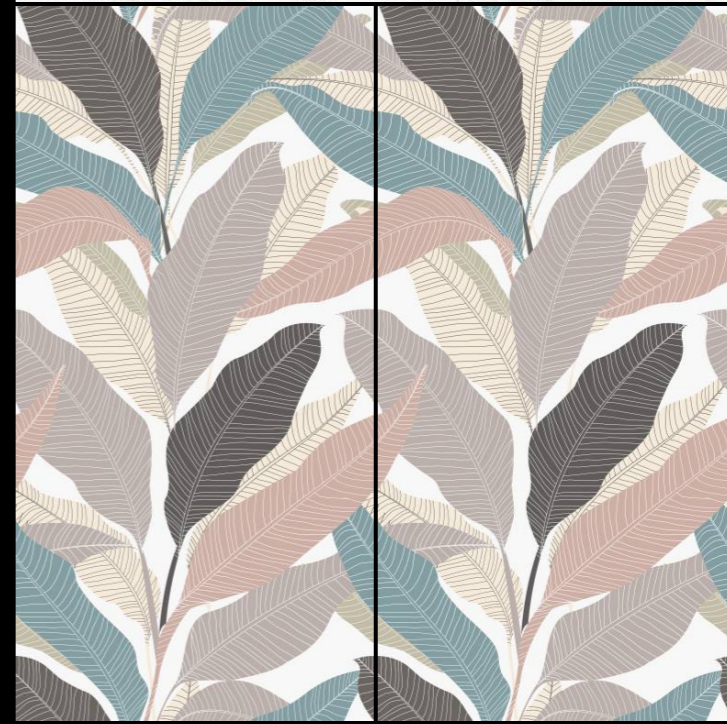

LECOTS BIANCO HL