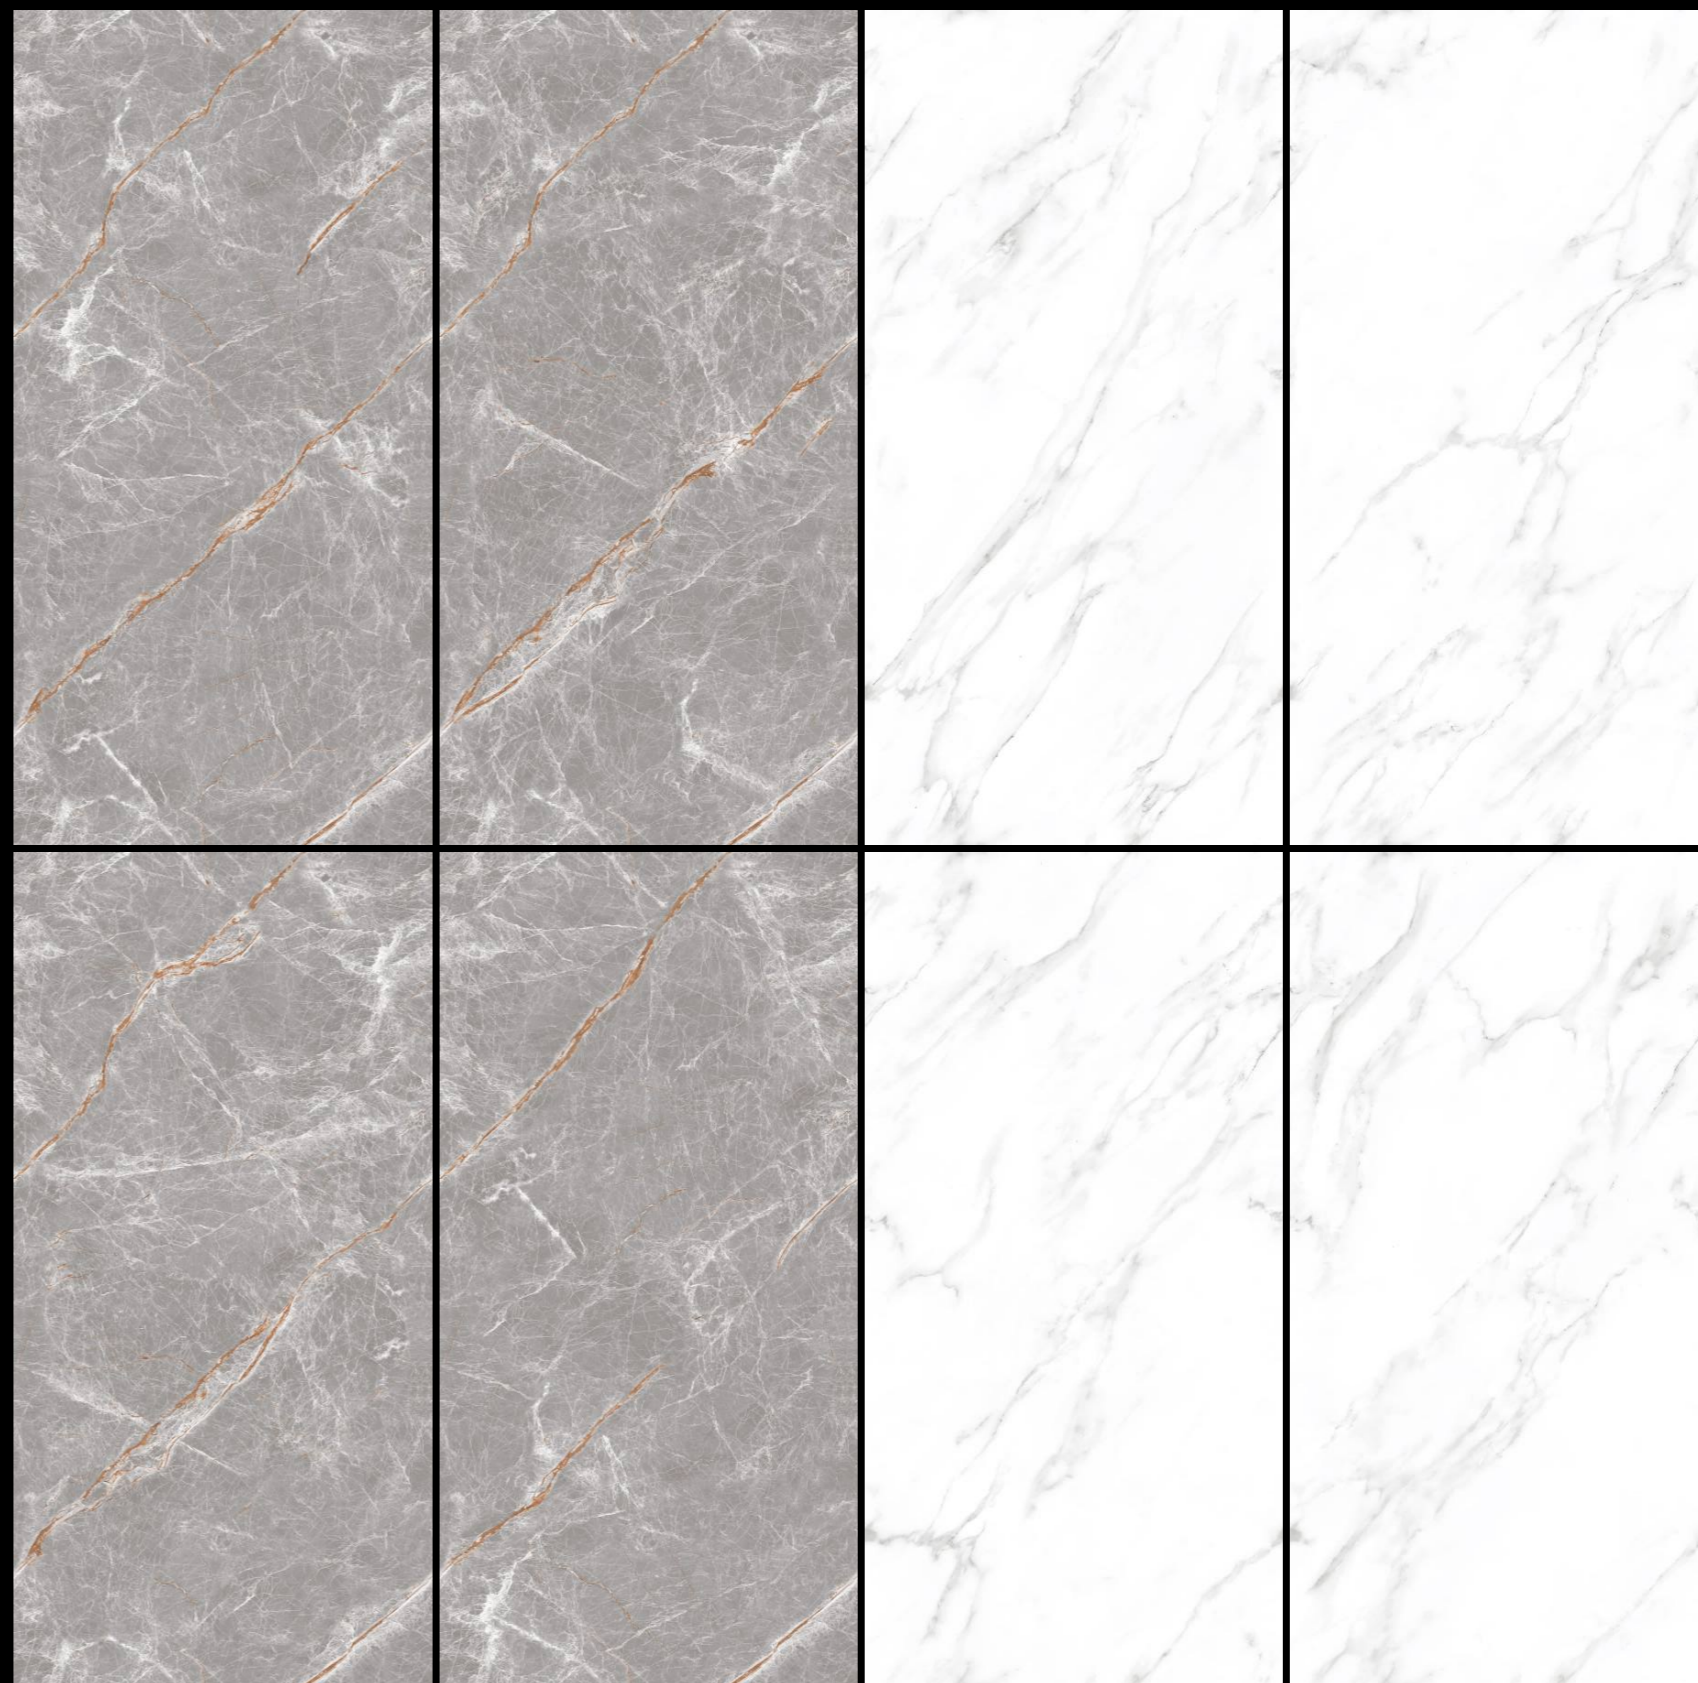

Available Surface
Glossy \ Carving

LUXORA GREY

KAZERA WHITE