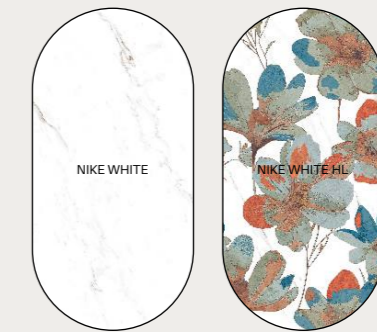

Ragic

Nike

Bixbite

Kazera & Luxora

Lecots

Brino

A glossy surface adds an air of sophistication and elegance to any decor, enhancing its visual appeal.

Its smooth, reflective finish captures light beautifully, creating a sense of depth and dimension in the space. Whether it's a polished marble countertop, a lacquered cabinet, or a sleek ceramic vase, the glossy texture exudes modernity while remaining versatile enough to complement traditional designs. This lustrous effect not only brightens the environment but also amplifies the perception of cleanliness and luxury. Perfect for accentuating vibrant colors or highlighting minimalist tones, a glossy surface serves as a dynamic element in contemporary interior styling.