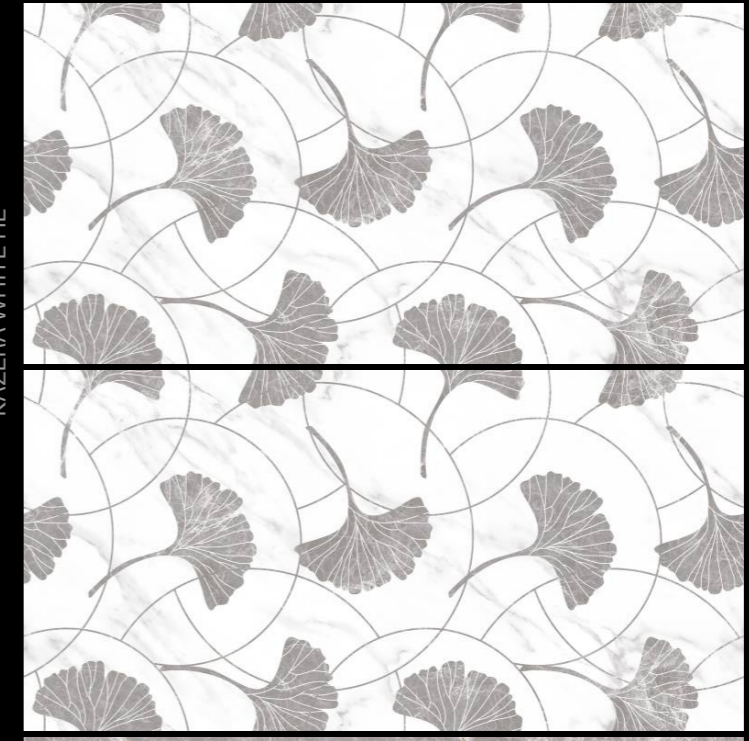

600x1200 mm

Surface
Glossy \ Carving

Kazera & Luxora

/ KAZERA & LUXORA

600x1200 mm

Surface
Glossy \ Carving

KAZERA WHITE

KAZERA WHITE HL