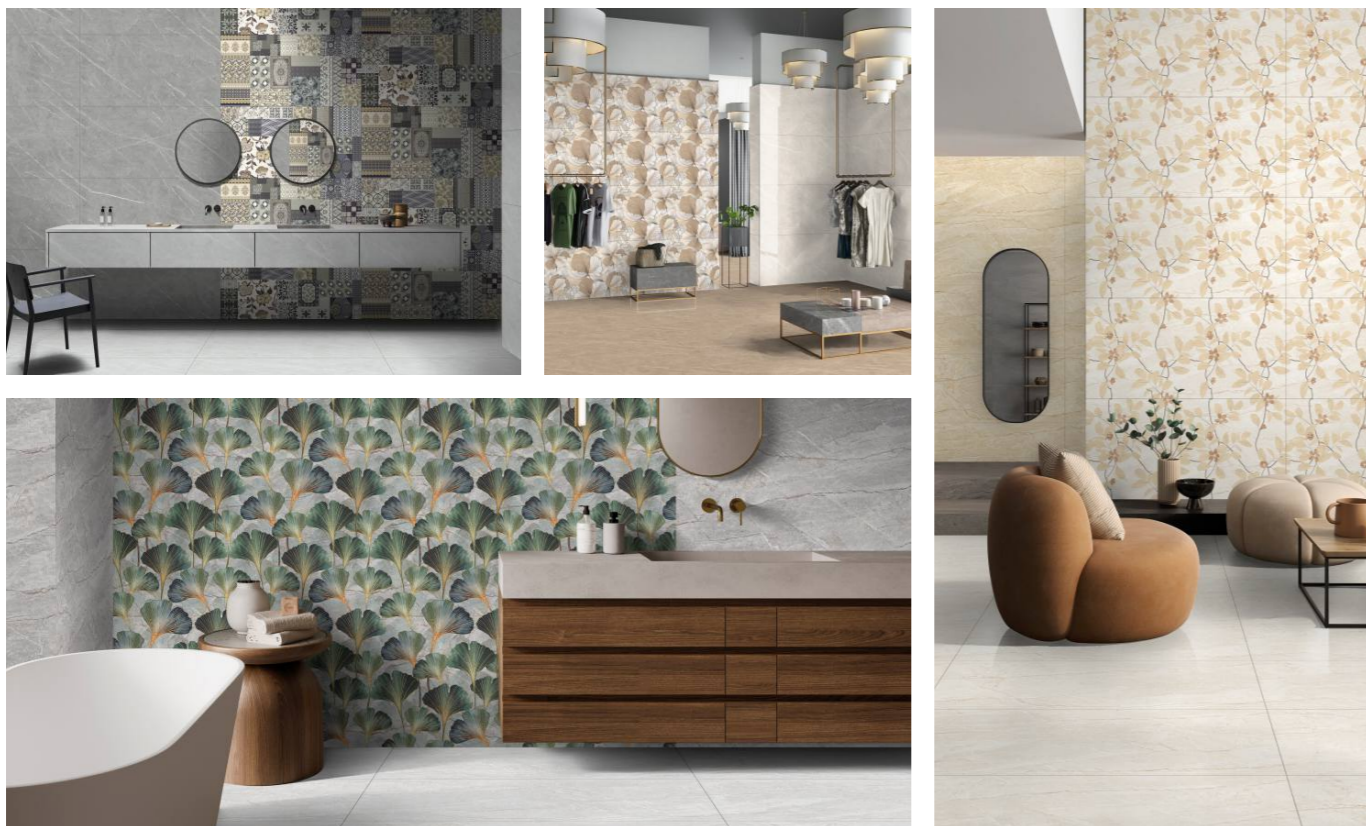

Ragic

Nike

Bixbite

Kazera & Luxora

Lecots

Brino

A glossy surface adds an air of sophistication and elegance to any decor, enhancing its visual appeal.

Its smooth, reflective finish captures light beautifully, creating a sense of depth and dimension in the space. Whether it's a polished marble countertop, a lacquered cabinet, or a sleek ceramic vase, the glossy texture exudes modernity while remaining versatile enough to complement traditional designs. This lustrous effect not only brightens the environment but also amplifies the perception of cleanliness and luxury. Perfect for accentuating vibrant colors or highlighting minimalist tones, a glossy surface serves as a dynamic element in contemporary interior styling.