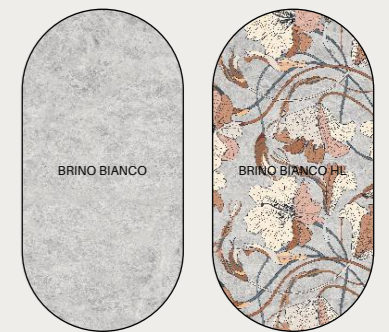

Ragic

Nike

Bixbite

Kazera & Luxora

Lecots

Brino

A glossy surface adds an air of sophistication and elegance to any decor, enhancing its visual appeal.

Its smooth, reflective finish captures light beautifully, creating a sense of depth and dimension in the space. Whether it's a polished marble countertop, a lacquered cabinet, or a sleek ceramic vase, the glossy texture exudes modernity while remaining versatile enough to complement traditional designs. This lustrous effect not only brightens the environment but also amplifies the perception of cleanliness and luxury. Perfect for accentuating vibrant colors or highlighting minimalist tones, a glossy surface serves as a dynamic element in contemporary interior styling.