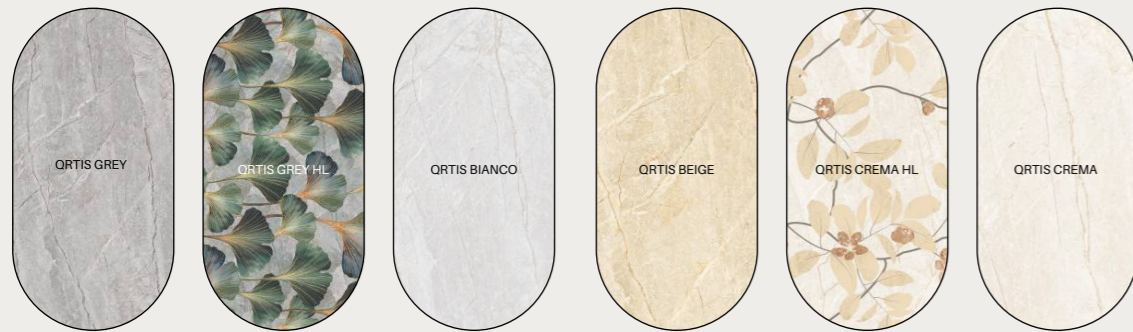

Ragic

Nike

Bixbite

Kazera & Luxora

Lecots

Brino

A glossy surface adds an air of sophistication and elegance to any decor, enhancing its visual appeal.

Its smooth, reflective finish captures light beautifully, creating a sense of depth and dimension in the space. Whether it's a polished marble countertop, a lacquered cabinet, or a sleek ceramic vase, the glossy texture exudes modernity while remaining versatile enough to complement traditional designs. This lustrous effect not only brightens the environment but also amplifies the perception of cleanliness and luxury. Perfect for accentuating vibrant colors or highlighting minimalist tones, a glossy surface serves as a dynamic element in contemporary interior styling.