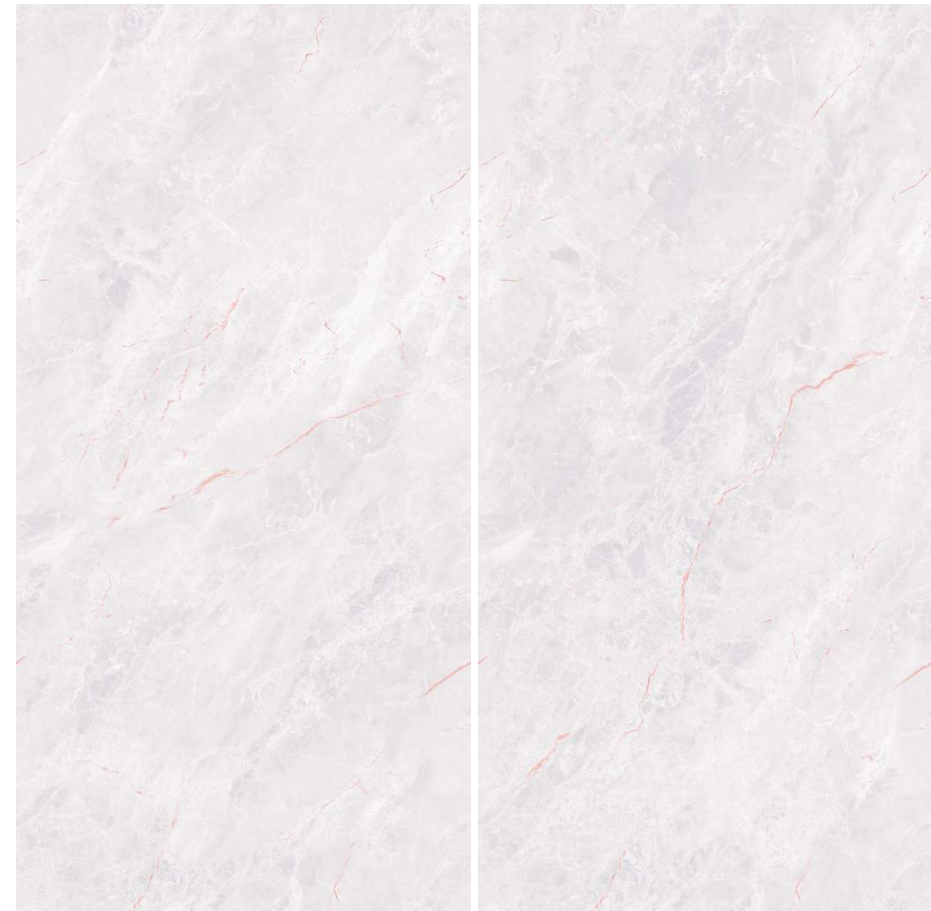

REVEL SILVER

Available Surface
Glossy \ Carving

GO TO BACK

Colorful endless design tiles are an excellent choice for adding vibrancy and continuity to both wall and flooring spaces.