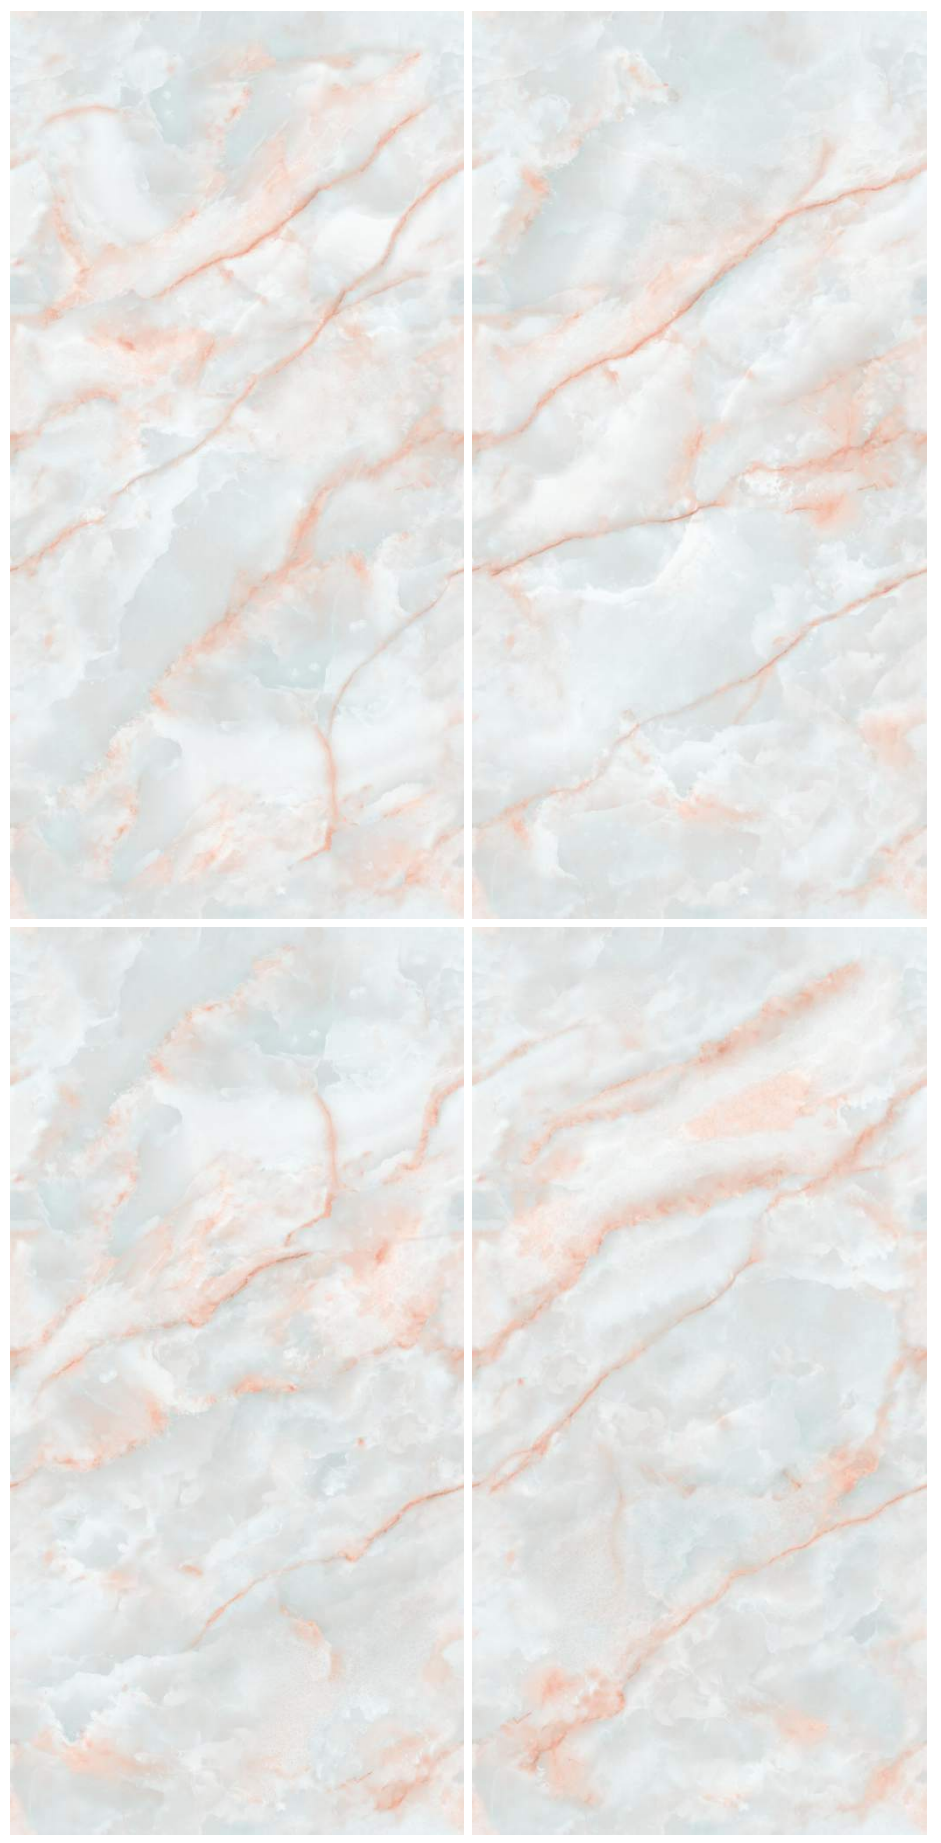

60 x 120 cm. | 600 x 1200 mm.

Radiant 

Available Surface
Glossy \ Carving

NEVER *Ends* + Radiant 

ADEMIER MULTY

GO TO BACK

Colorful endless design tiles are an excellent choice for adding vibrancy and continuity to both wall and flooring spaces.