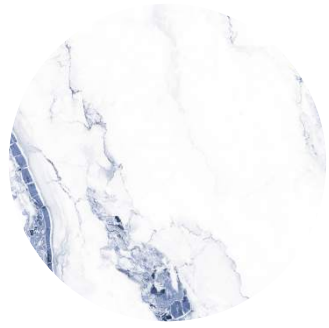

MARTIN

Unique and Elegant

Colores | Colors

MARTIN BLUE

Formato | Size

60 x 120 cm. | 600 x 1200 mm.

Radiant