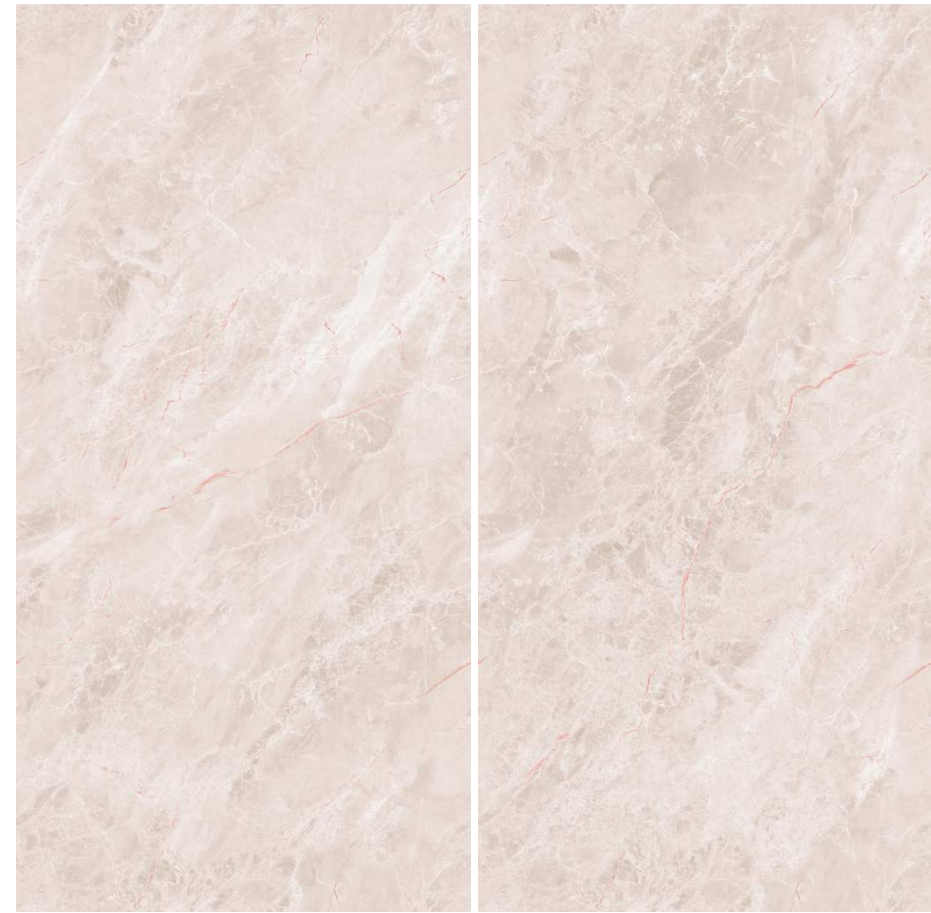

Colorful endless design tiles are an excellent choice for adding vibrancy and continuity to both wall and flooring spaces.

REVEL CREMA

Available Surface
Glossy \ Carving

GO TO BACK

Colorful endless design tiles are an excellent choice for adding vibrancy and continuity to both wall and flooring spaces.