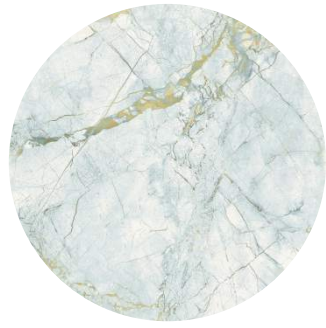

Radiant 

REBET RED

GO TO BACK

Colorful endless design tiles are an excellent choice for adding vibrancy and continuity to both wall and flooring spaces.

REPIDO

Unique and Elegant

Colores | Colors

REPIDO AQUA