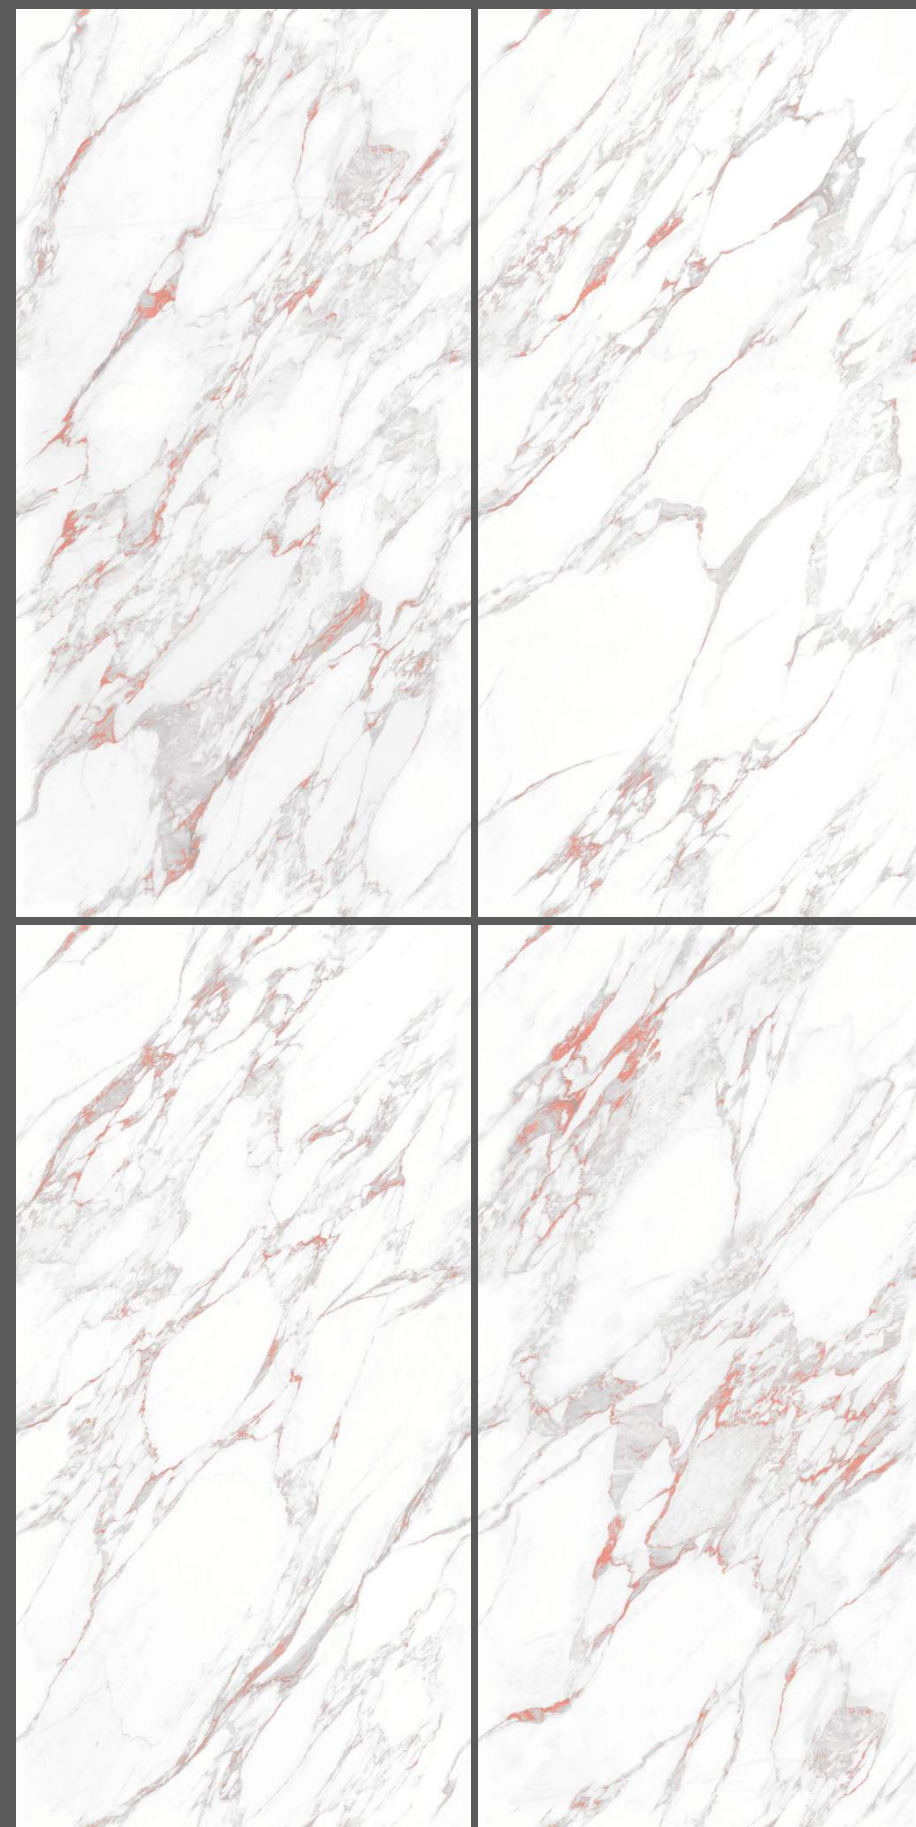

+

Radiant

Available Surface
Glossy \ Carving

NITRA RED

GO TO BACK

Colorful endless design tiles are an excellent choice for adding vibrancy and continuity to both wall and flooring spaces.

NITRA

Unique and Elegant