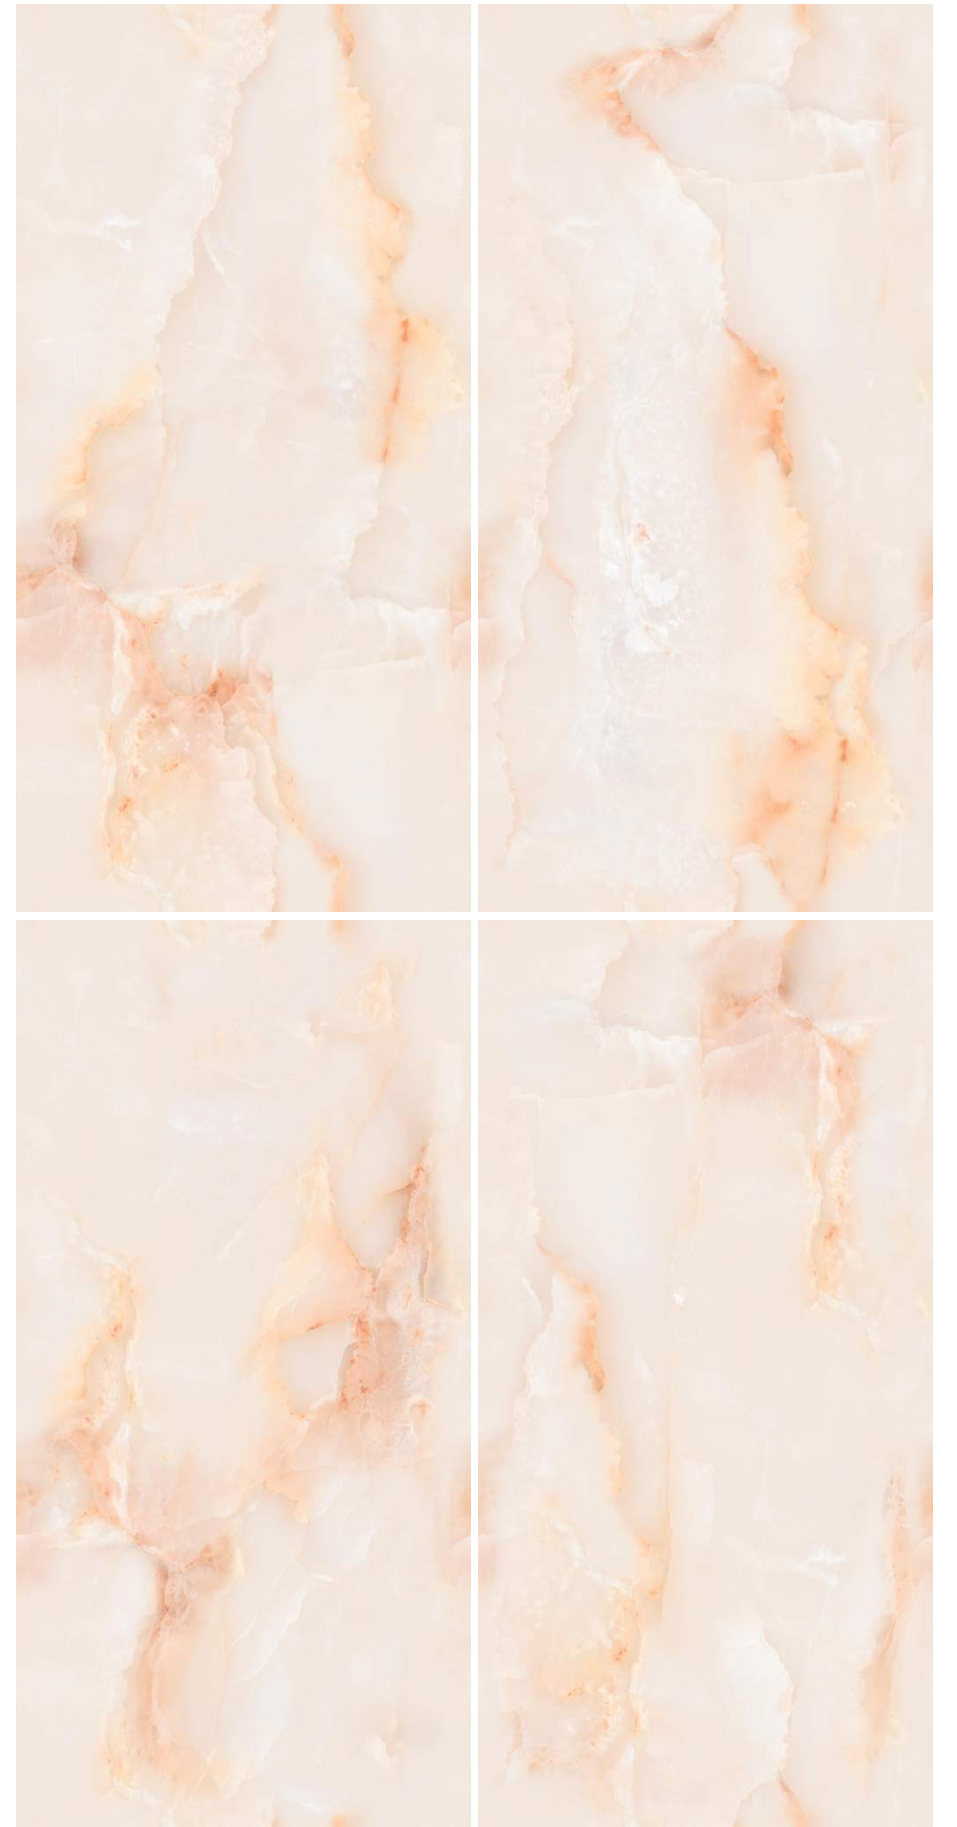

ARCHI ONYX PINK

GO TO BACK

Colorful endless design tiles are an excellent choice for adding vibrancy and continuity to both wall and flooring spaces.