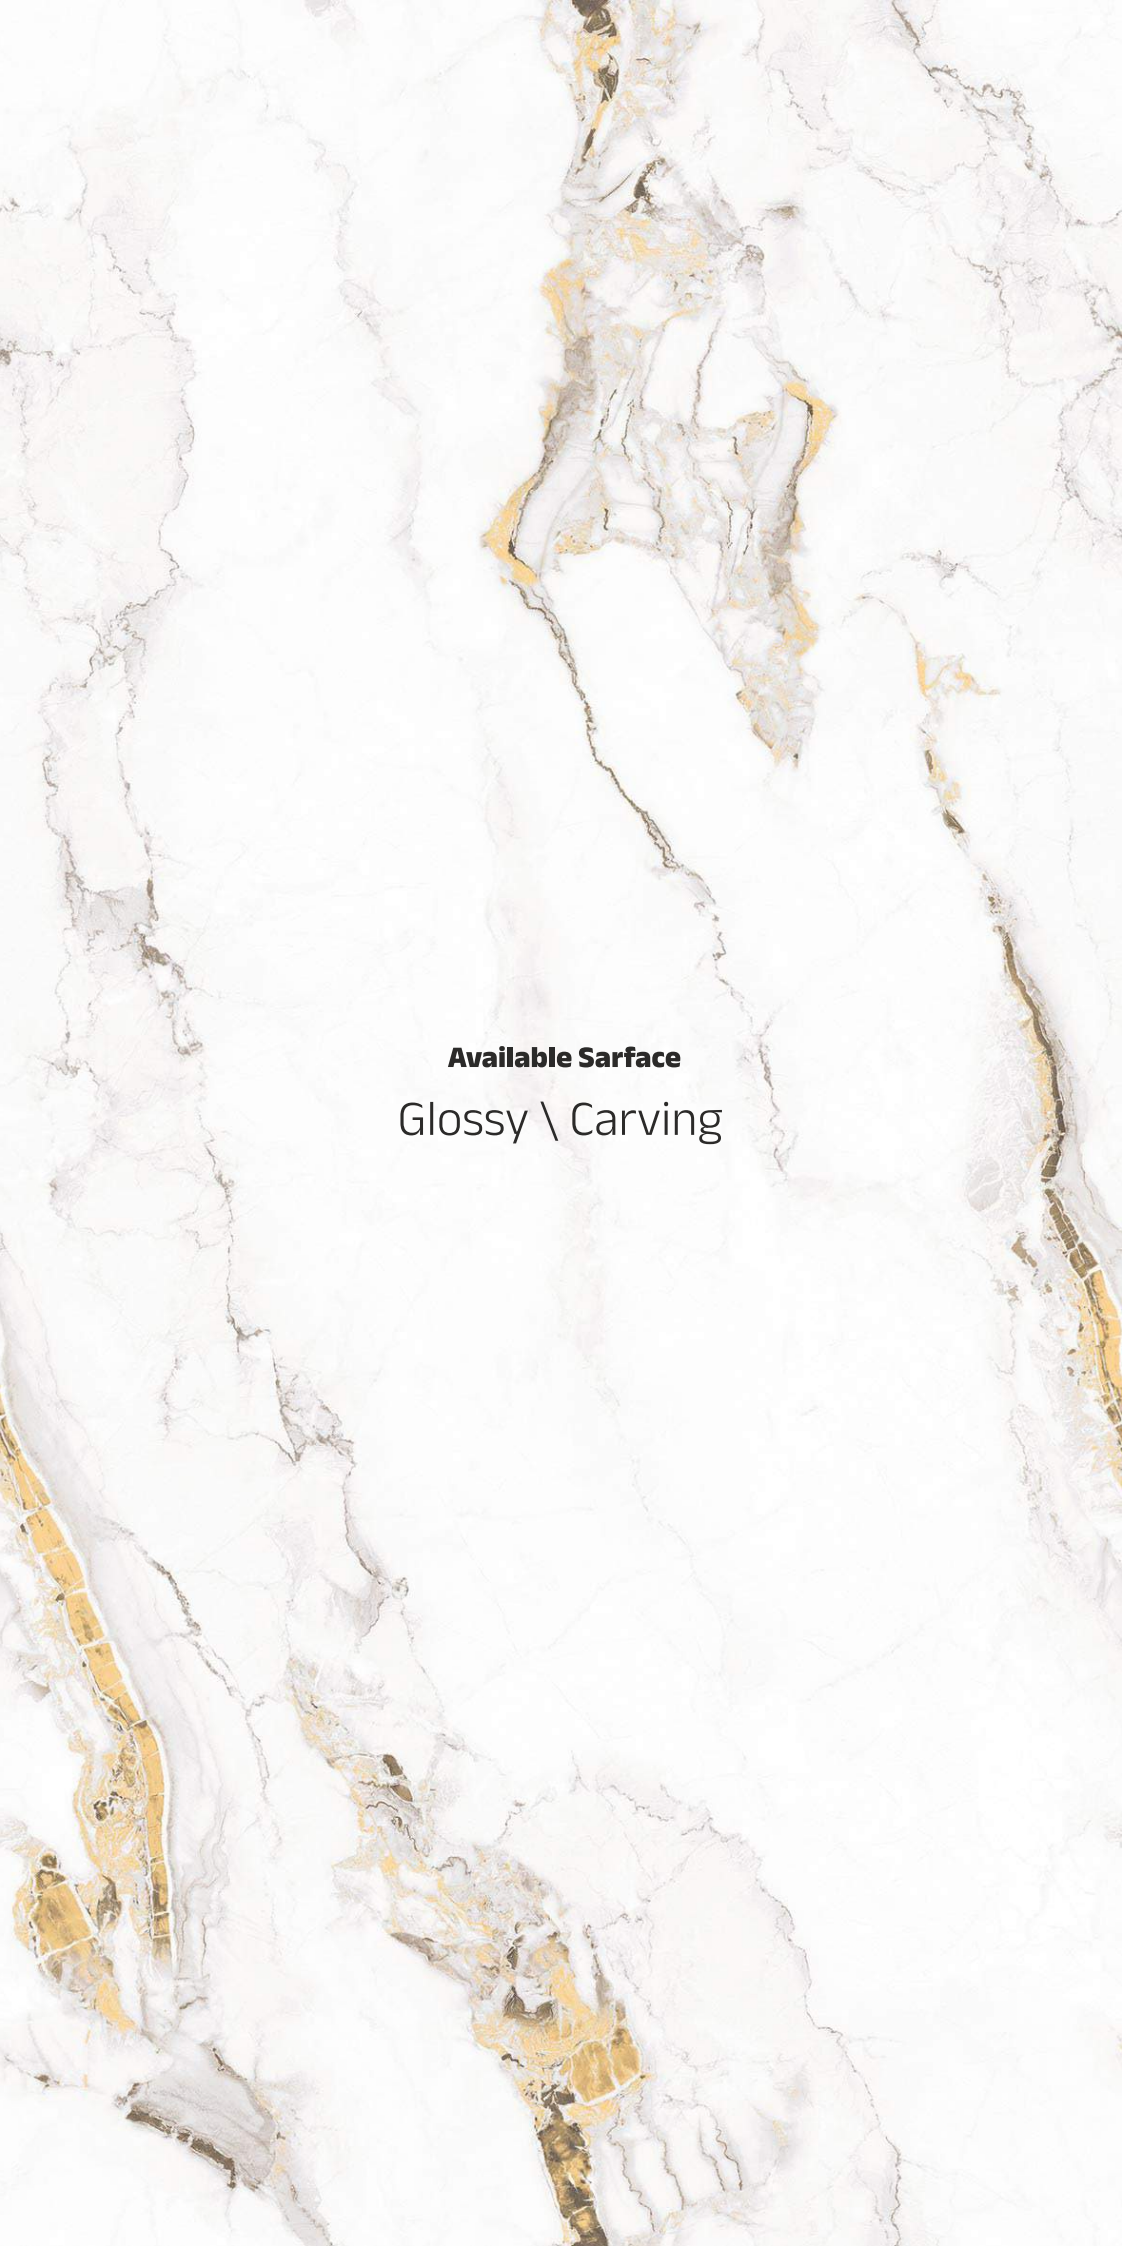

Formato | Size

60 x 120 cm. | 600 x 1200 mm.

Radiant 

Available Surface
Glossy \ Carving

NEVER
Ends

+

Radiant 

MARTIN GOLD