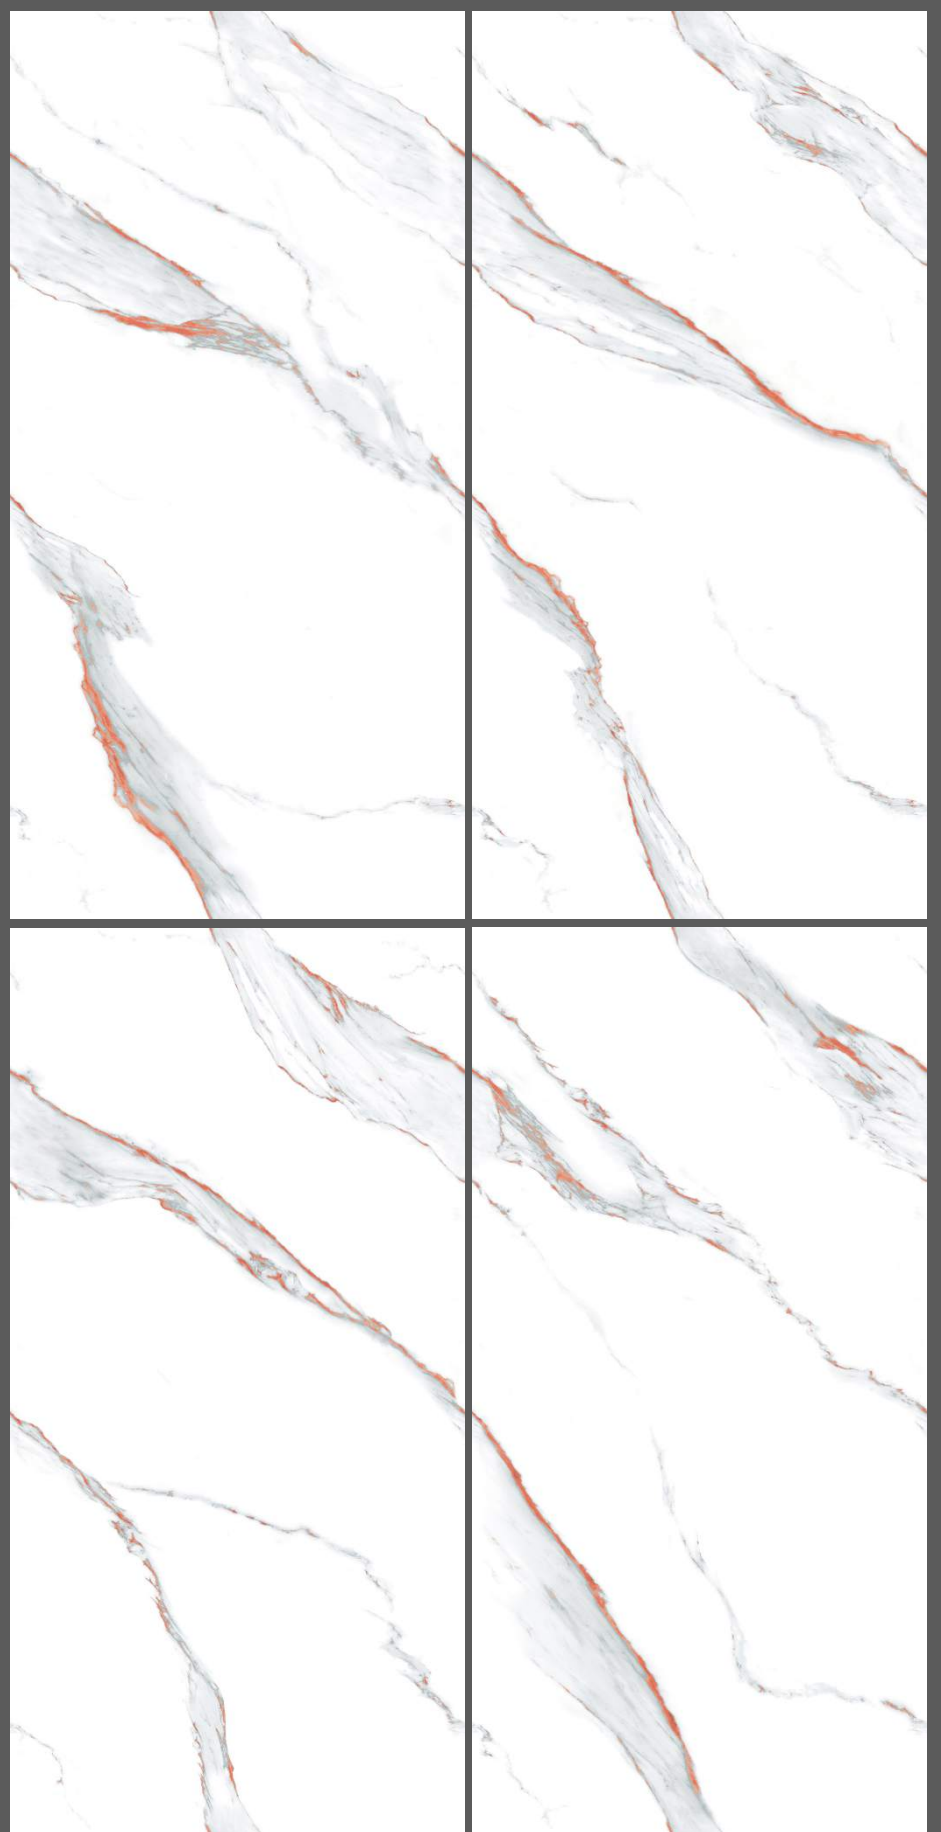

GO TO BACK

Colorful endless design tiles are an excellent choice for adding vibrancy and continuity to both wall and flooring spaces.