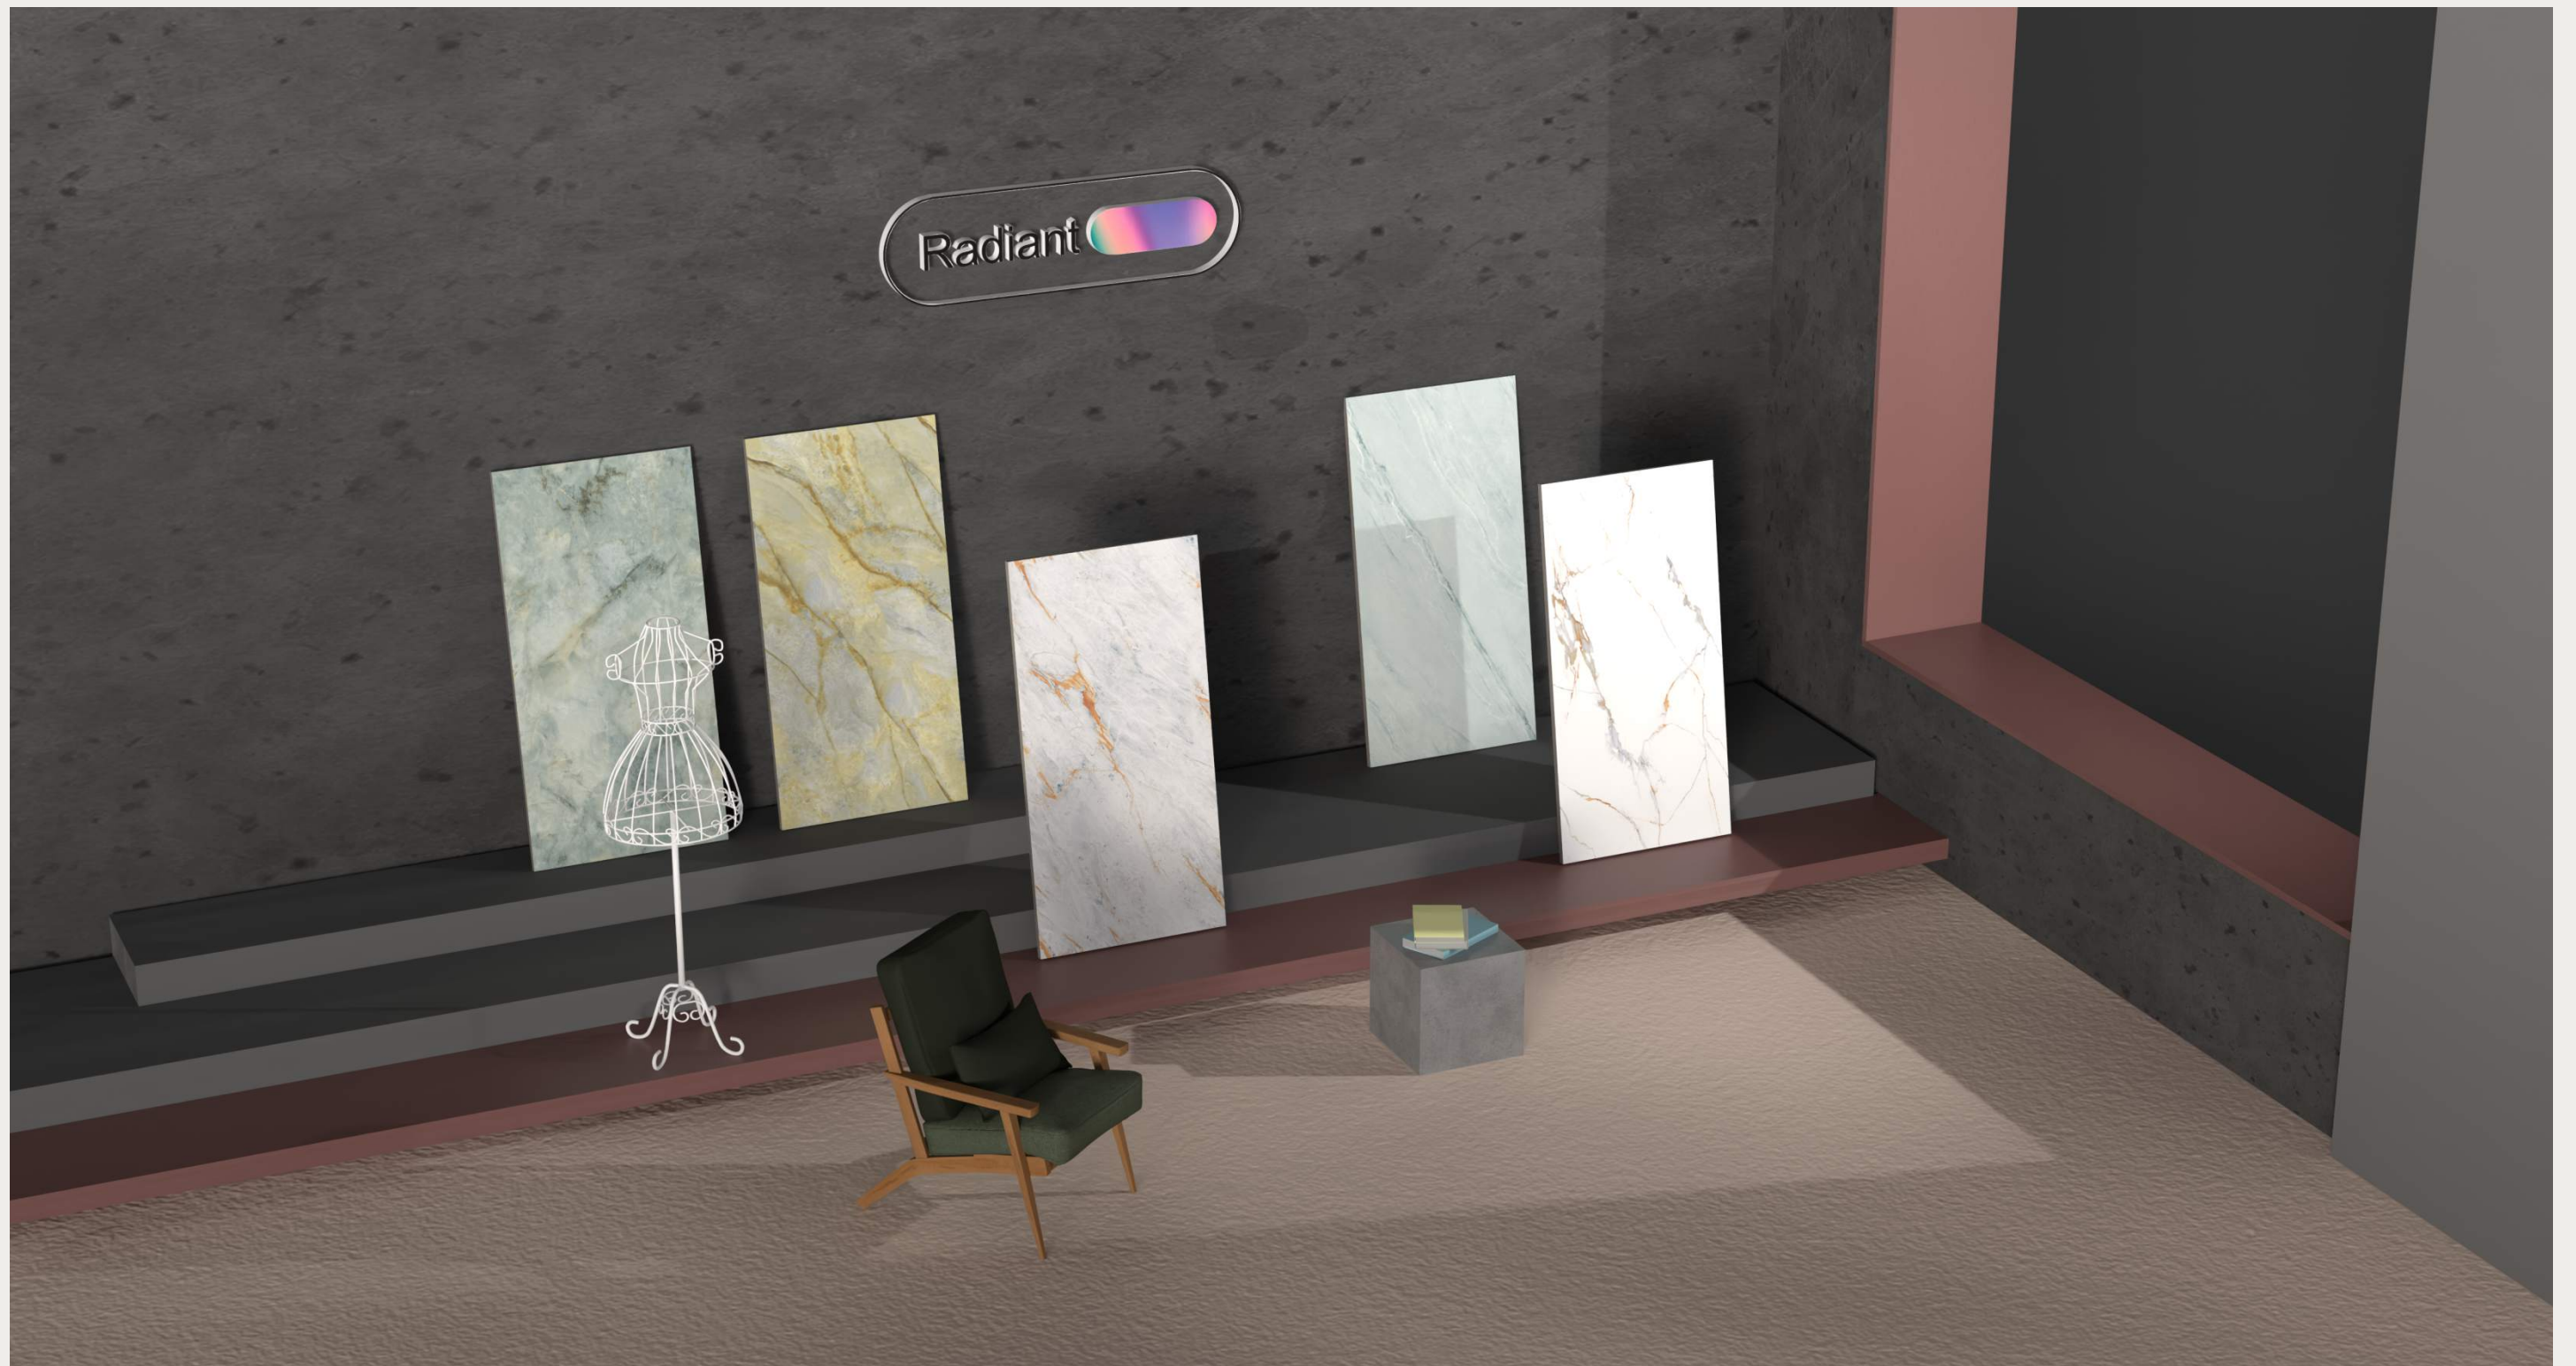

The Role of Color Tones in Modern Architectural Design”

Pastel shades like baby pink, lavender, and soft mint paired with neutrals such as grey, cream, or beige create a gentle, calming aesthetic. This combination is perfect for casual fashion, baby nurseries, and light-hearted design projects.