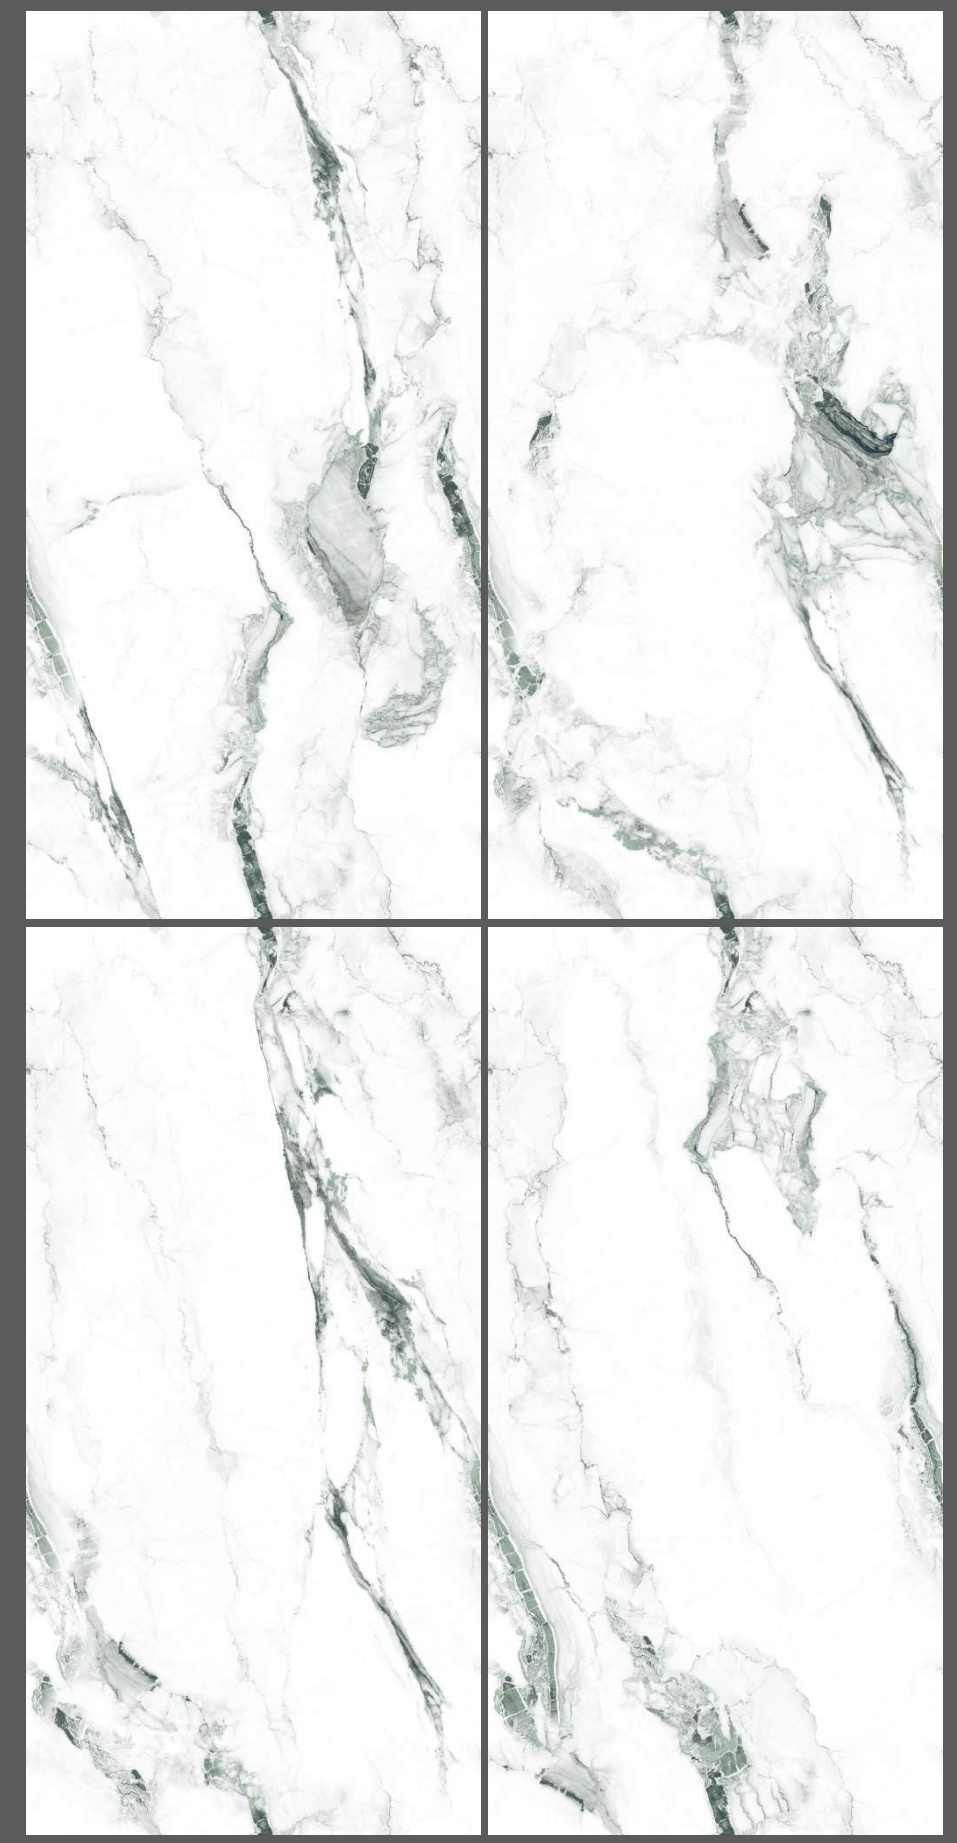

Available Surface
Glossy \ Carving

NEVER
Ends

+

Radiant

MARTIN GREEN

GO TO BACK

Colorful endless design tiles are an excellent choice for adding vibrancy and continuity to both wall and flooring spaces.