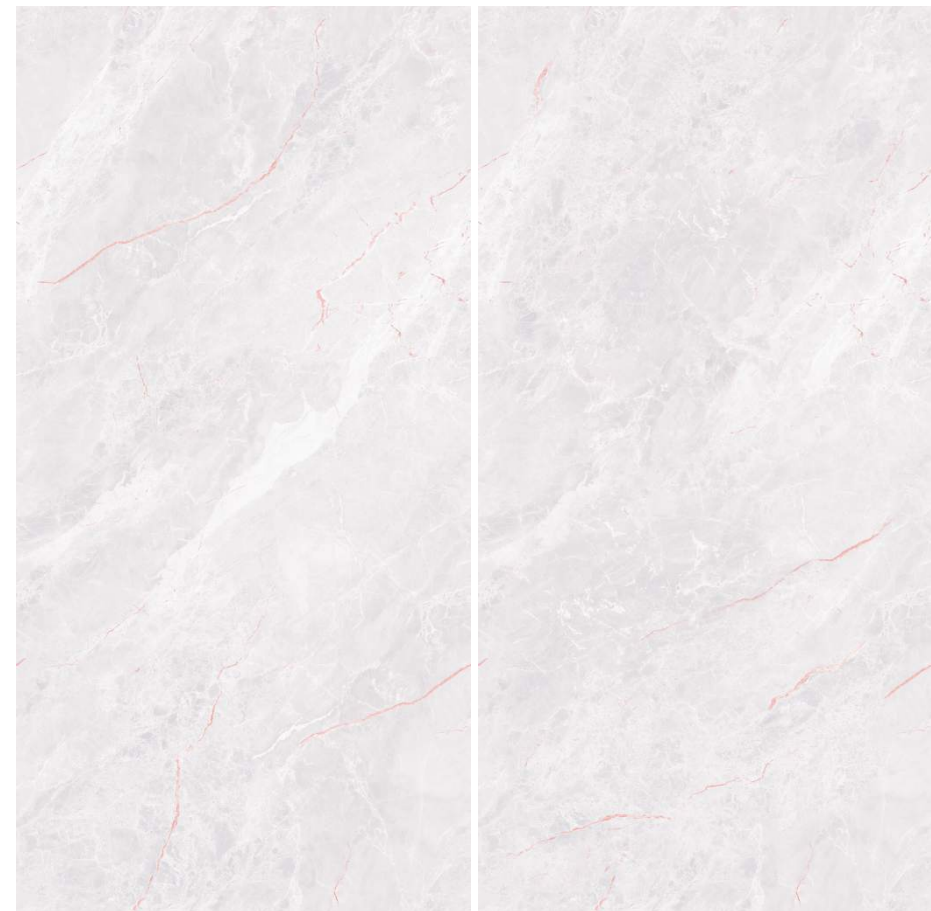

REVEL SILVER

Available Surface
Glossy \ Carving

GO TO BACK

Colorful endless design tiles are an excellent choice for adding vibrancy and continuity to both wall and flooring spaces.