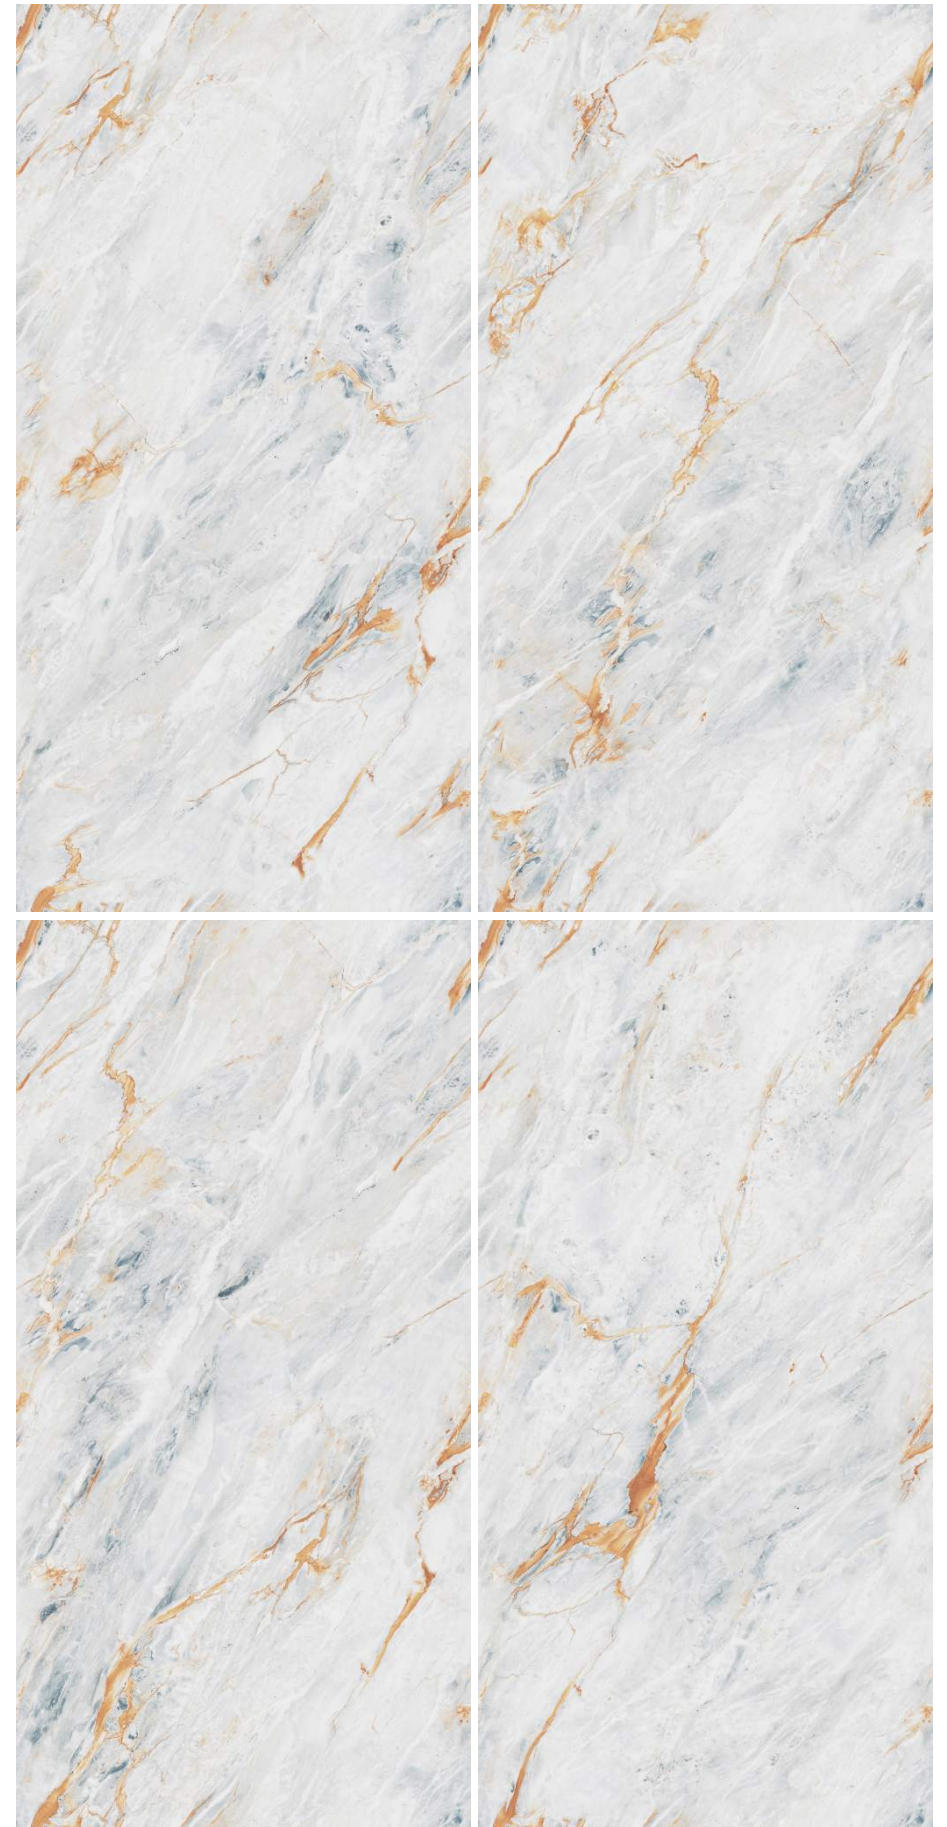

Formato | Size

60 x 120 cm. | 600 x 1200 mm.

Radiant 

Available Surface
Glossy \ Carving

NEVER
Ends

+

Radiant

OLMPIYA MALTI