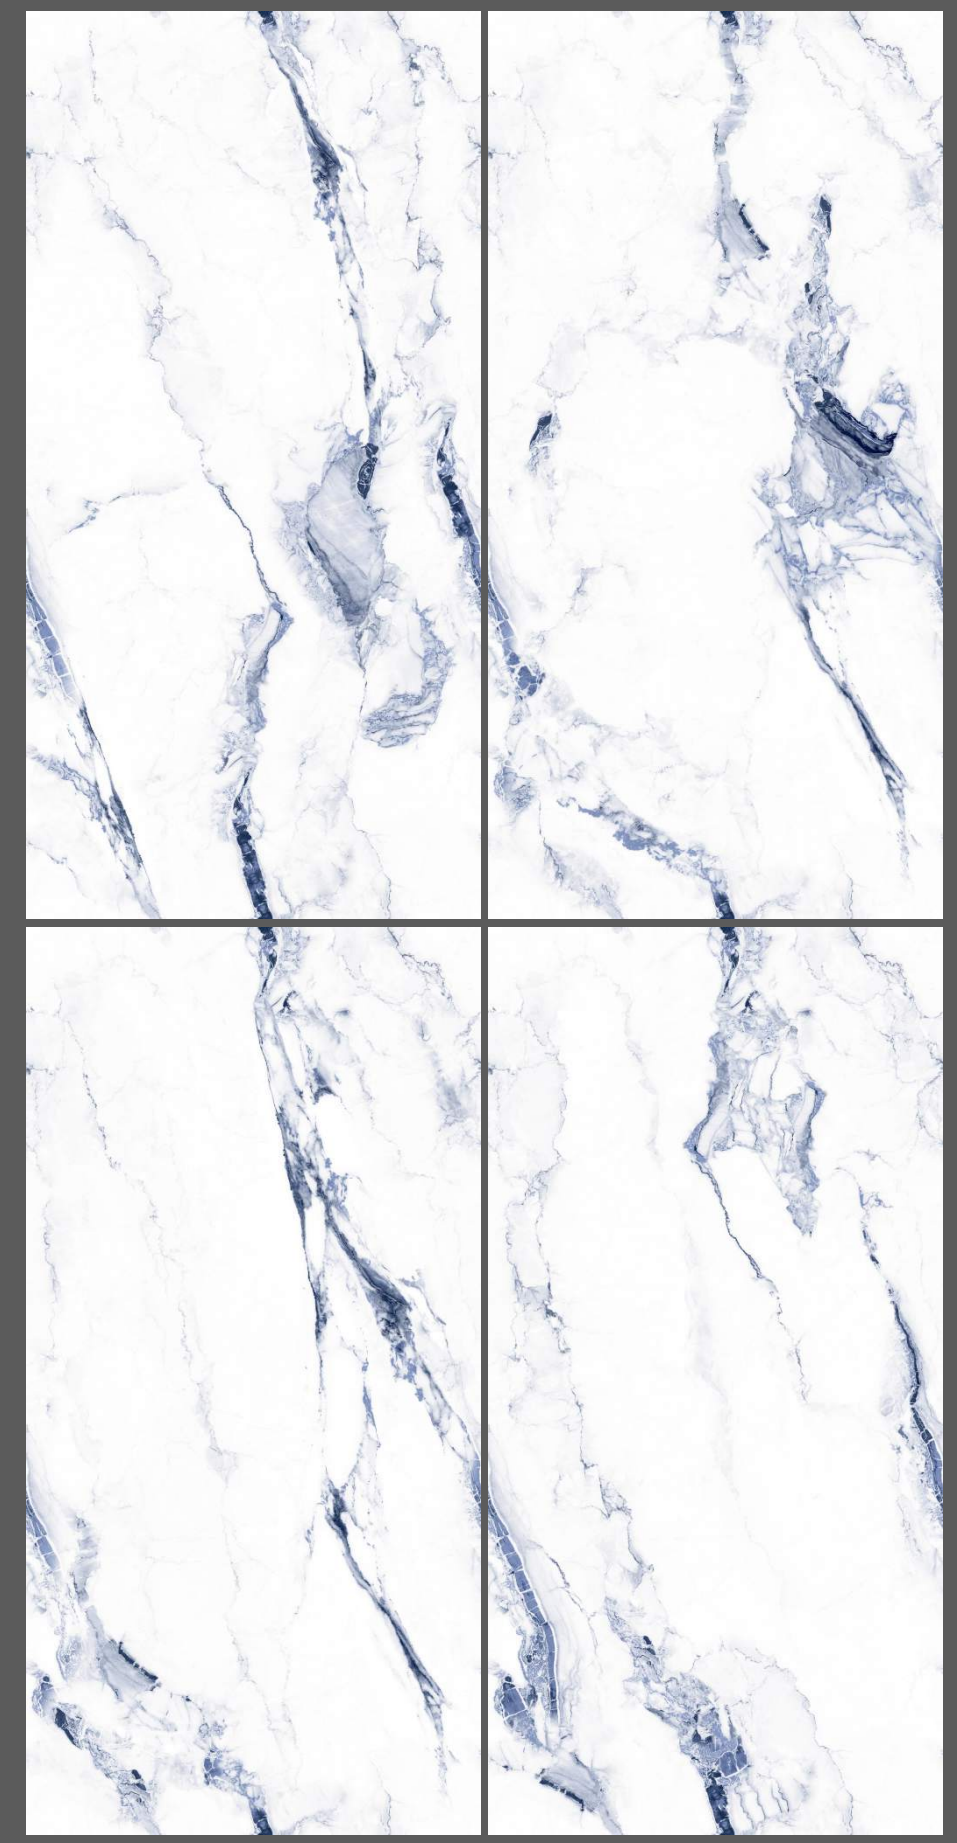

NEVER
Ends

+

Radiant 

MARTIN BLUE

GO TO BACK

Colorful endless design tiles are an excellent choice for adding vibrancy and continuity to both wall and flooring spaces.

MARTIN

Unique and Elegant