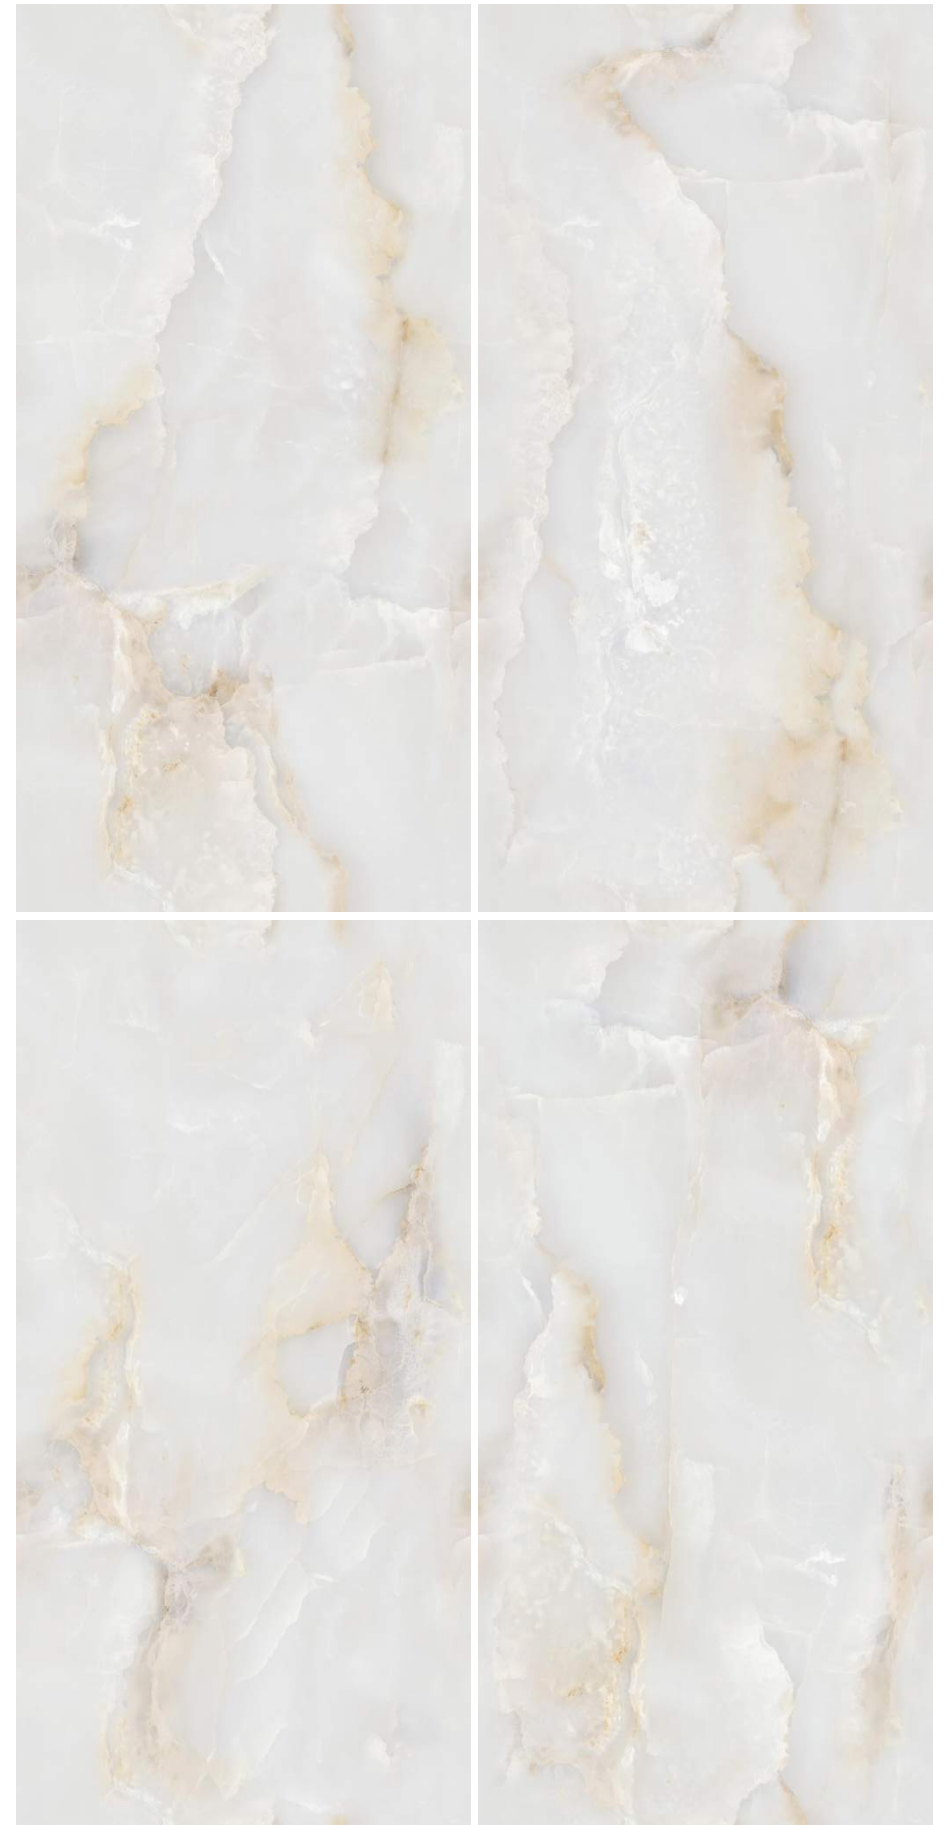

Radiant 

ARCHI ONYX WHITE

GO TO BACK

Colorful endless design tiles are an excellent choice for adding vibrancy and continuity to both wall and flooring spaces.

ALBERTO

Unique and Elegant

Colores | Colors

ALBERTO AQUA