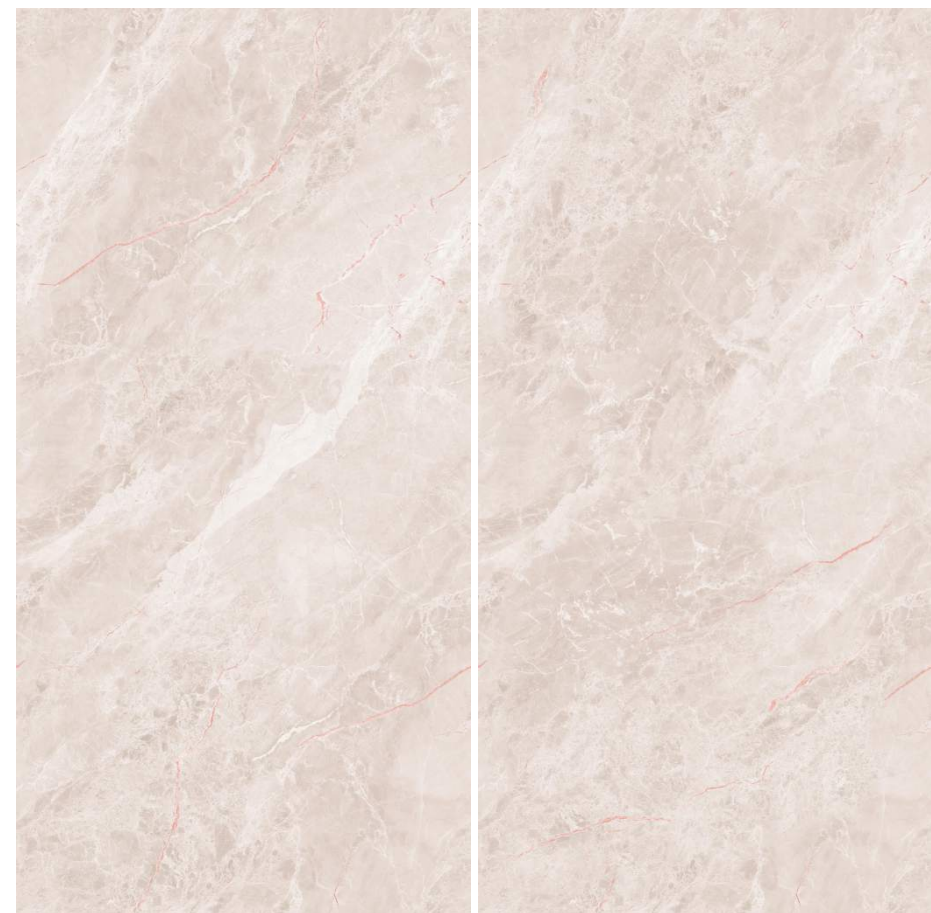

Colorful endless design tiles are an excellent choice for adding vibrancy and continuity to both wall and flooring spaces.

REVEL CREMA

Available Surface
Glossy \ Carving

GO TO BACK

Colorful endless design tiles are an excellent choice for adding vibrancy and continuity to both wall and flooring spaces.