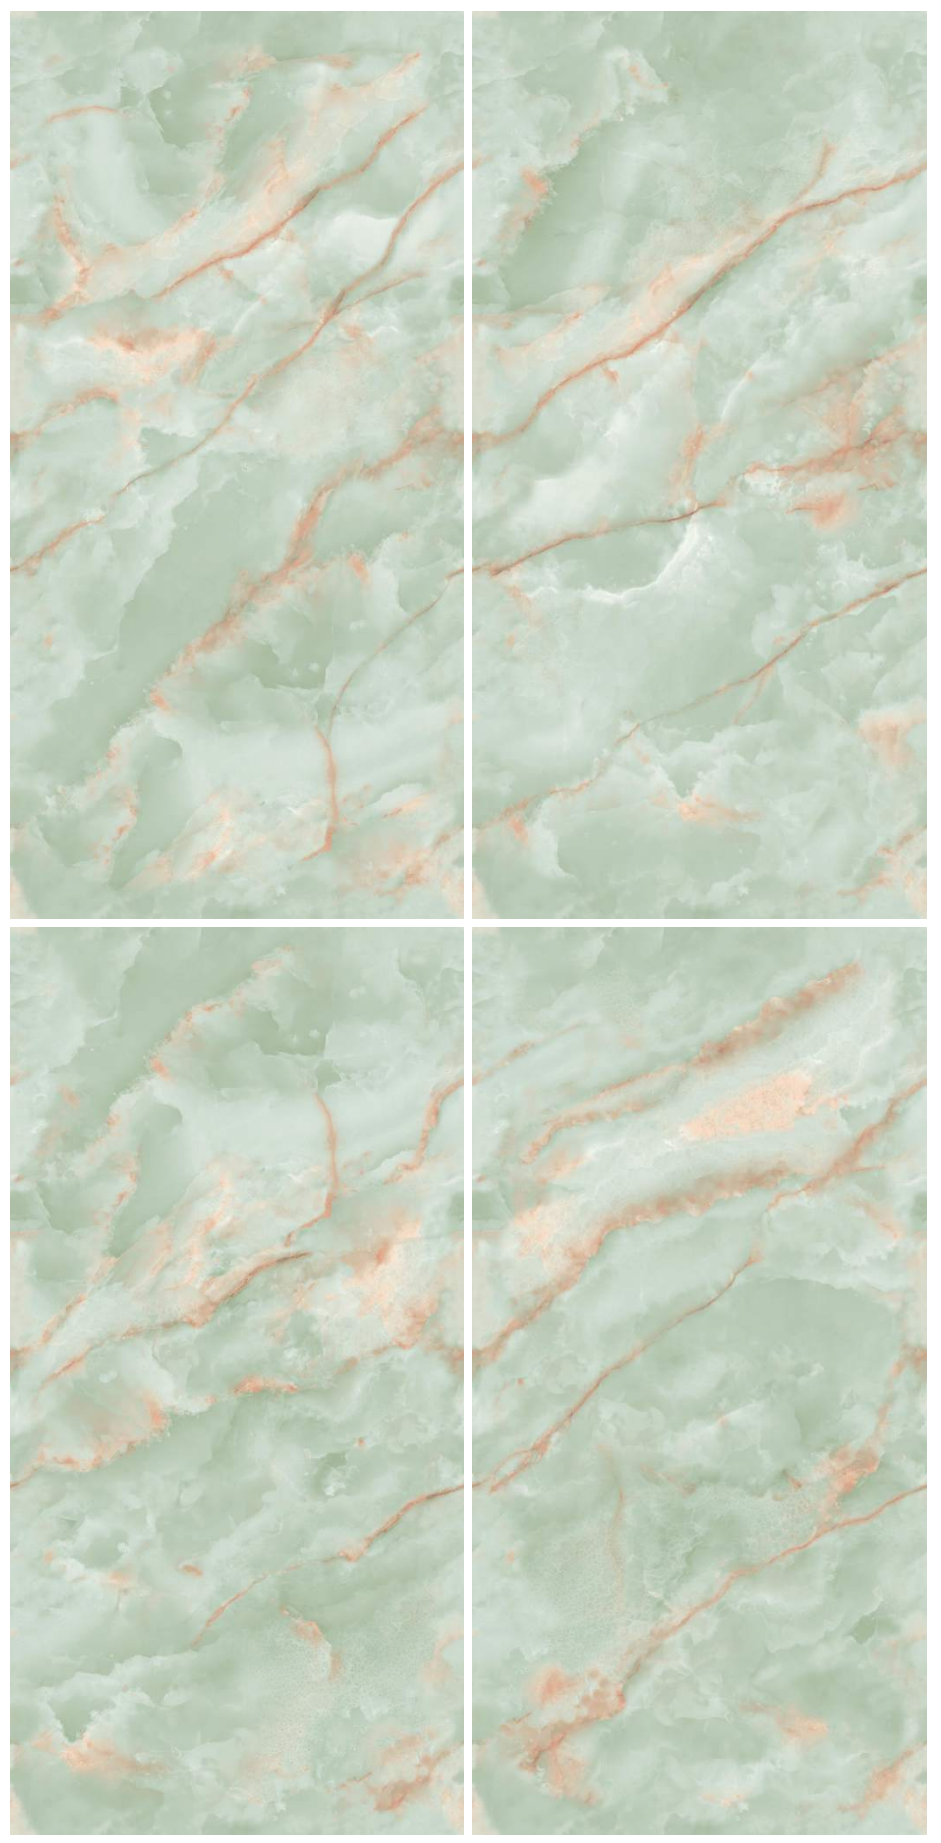

Available Surface
Glossy \ Carving

NEVER *Ends* + Radiant

ADEMIER GREEN

GO TO BACK

Colorful endless design tiles are an excellent choice for adding vibrancy and continuity to both wall and flooring spaces.