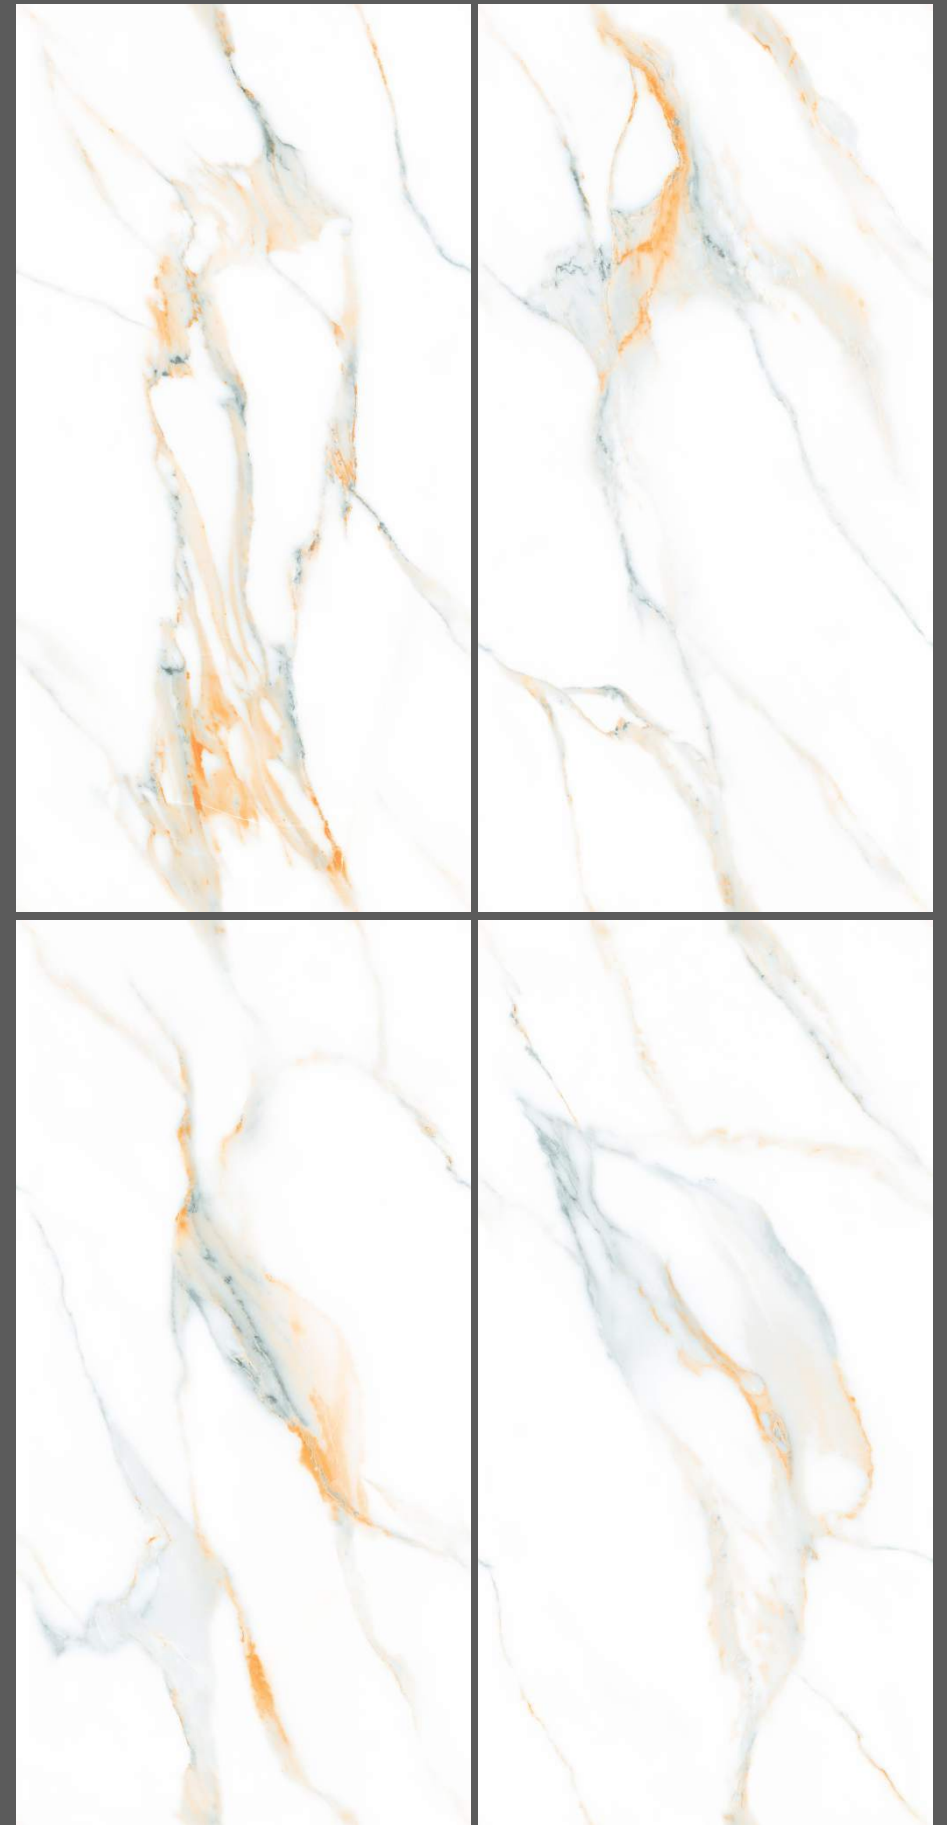

GO TO BACK

Colorful endless design tiles are an excellent choice for adding vibrancy and continuity to both wall and flooring spaces.