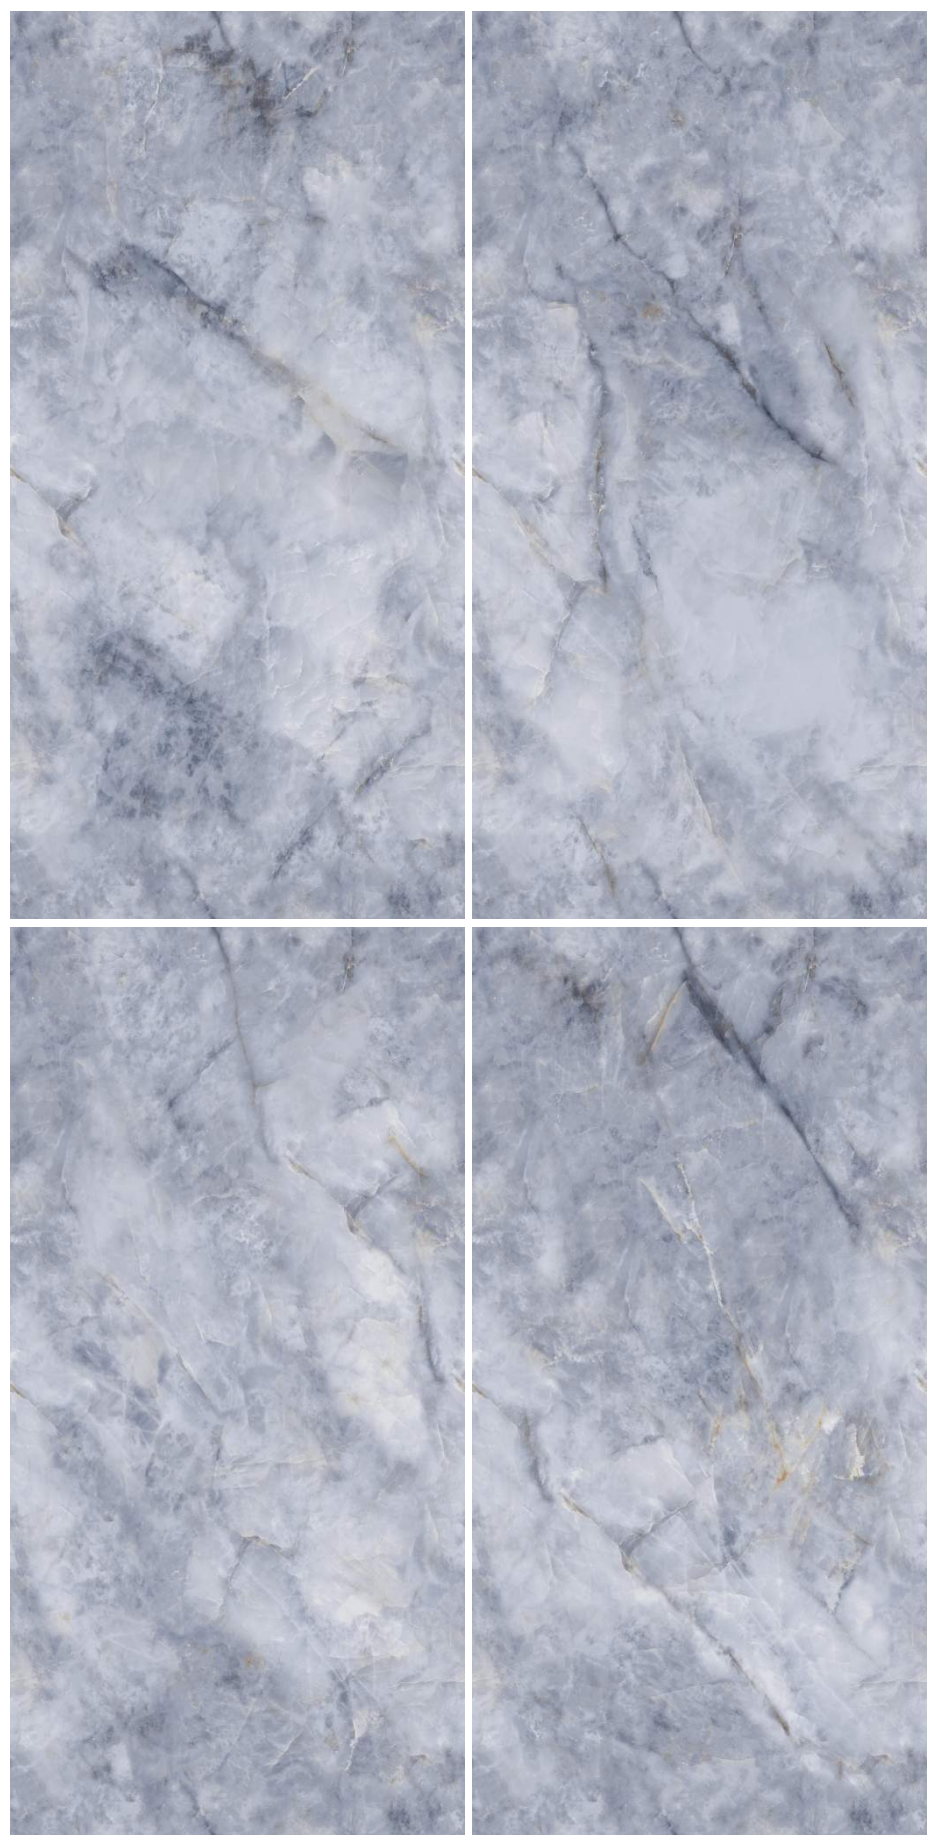

Colorful endless design tiles are an excellent choice for adding vibrancy and continuity to both wall and flooring spaces.

ARCHI

Unique and Elegant

Colores | Colors

ARCHI ONYX SKY

Formato | Size

60 x 120 cm. | 600 x 1200 mm.