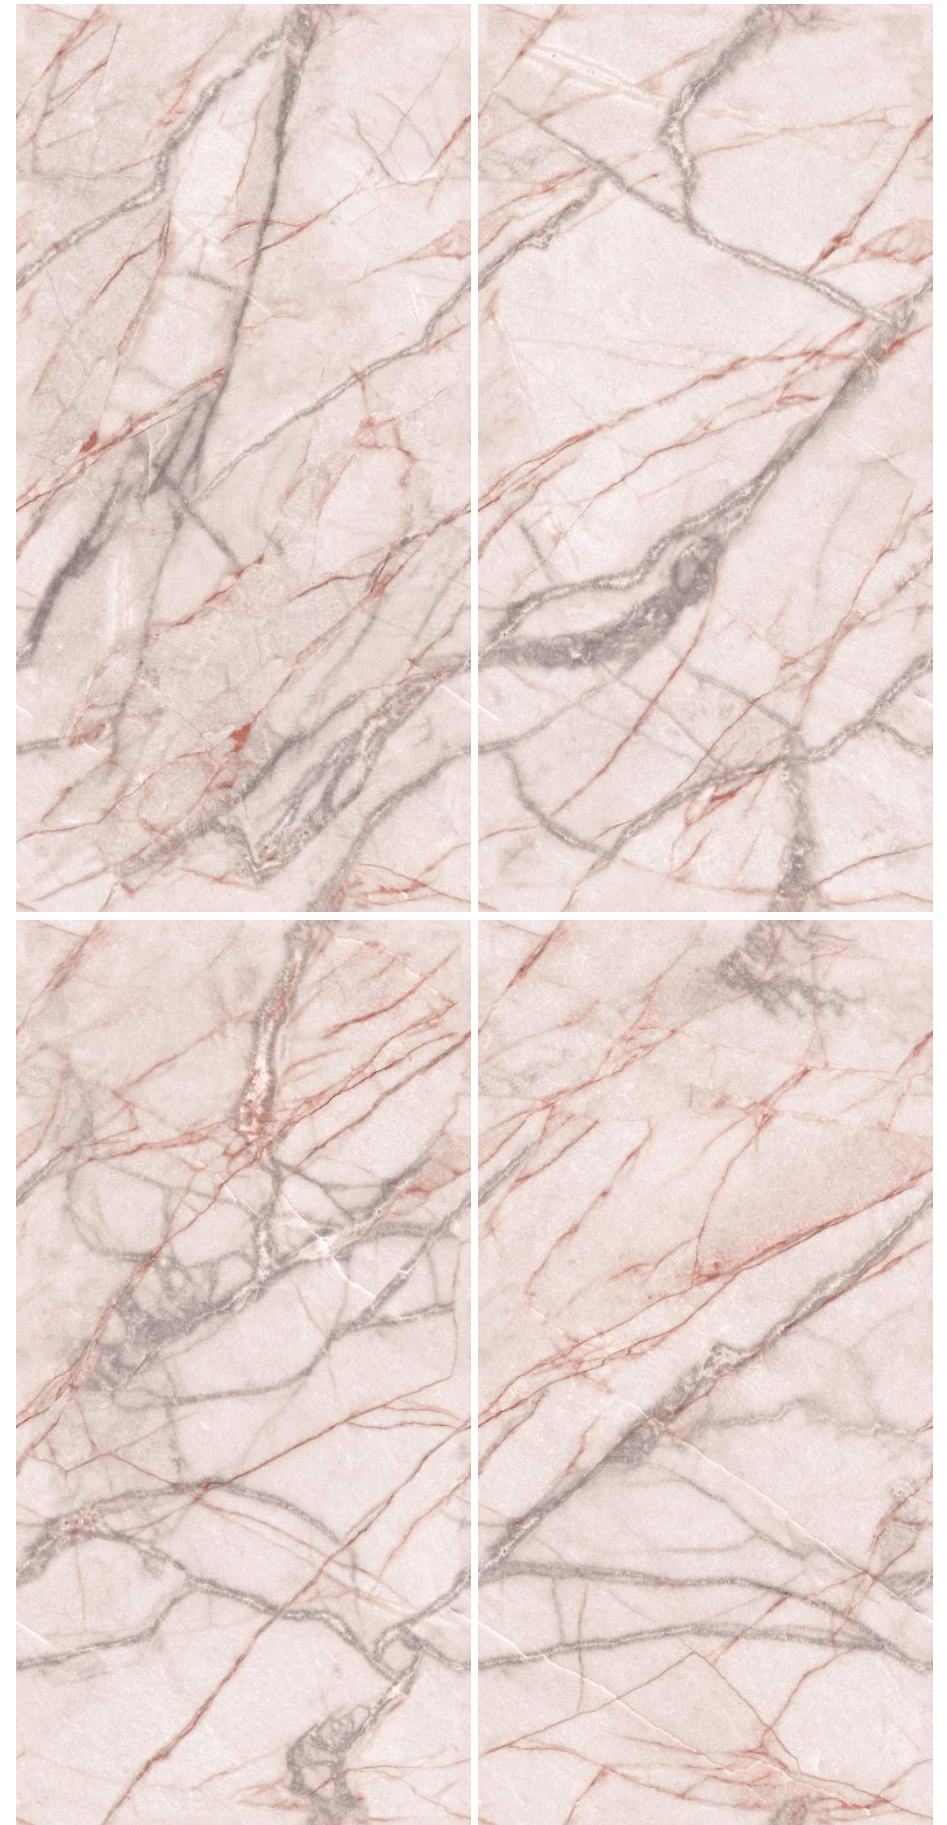

GO TO BACK

Colorful endless design tiles are an excellent choice for adding vibrancy and continuity to both wall and flooring spaces.