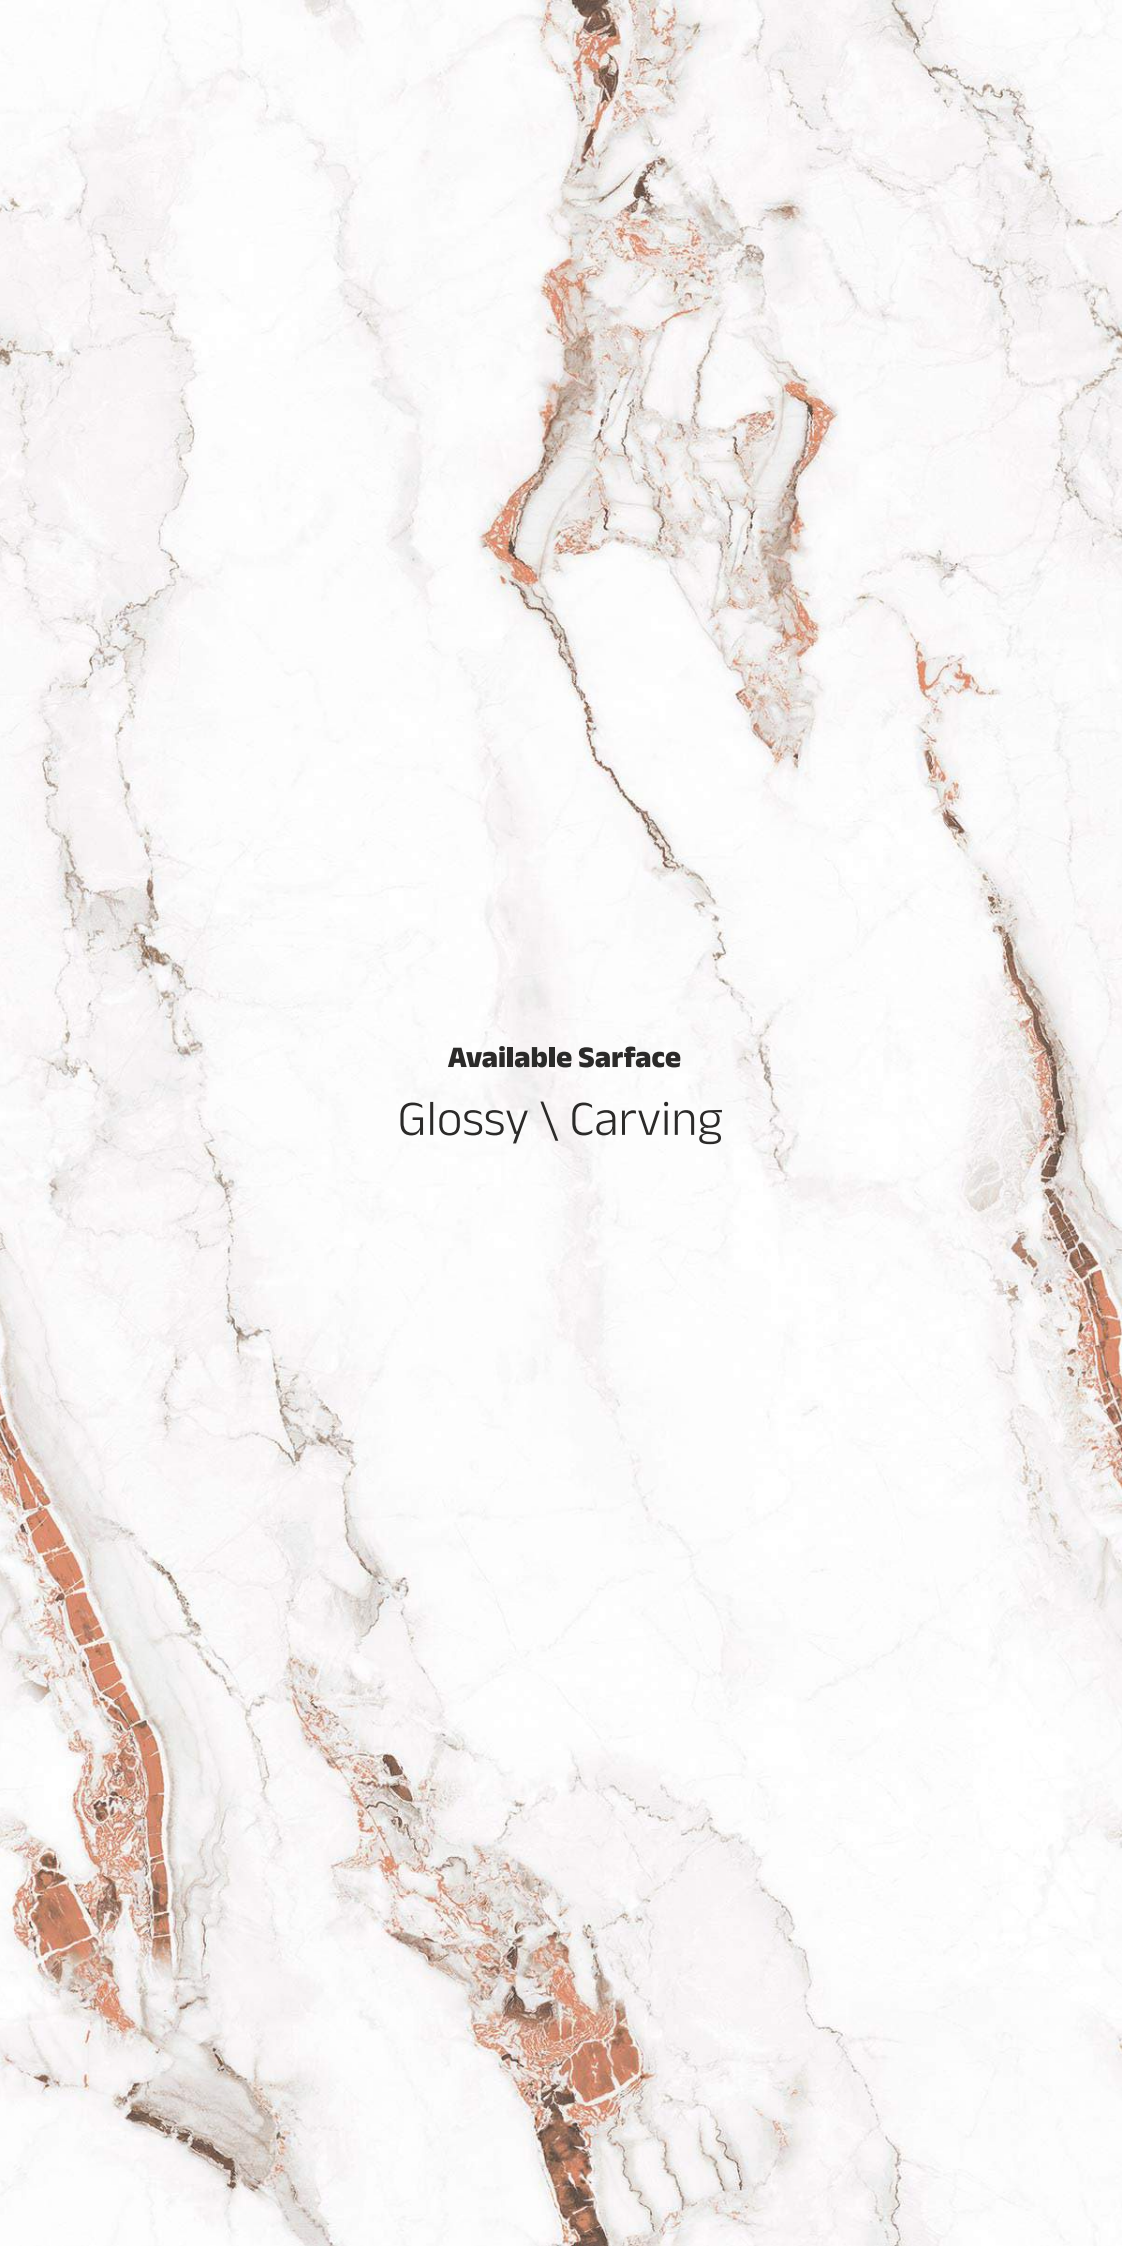

Radiant 

Available Surface
Glossy \ Carving

NEVER
Ends

+

Radiant 

MARTIN RED

GO TO BACK

Colorful endless design tiles are an excellent choice for adding vibrancy and continuity to both wall and flooring spaces.