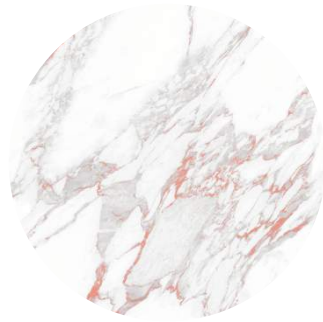

NITRA

Unique and Elegant

Colores | Colors

NITRA RED

Formato | Size

60 x 120 cm. | 600 x 1200 mm.

Radiant