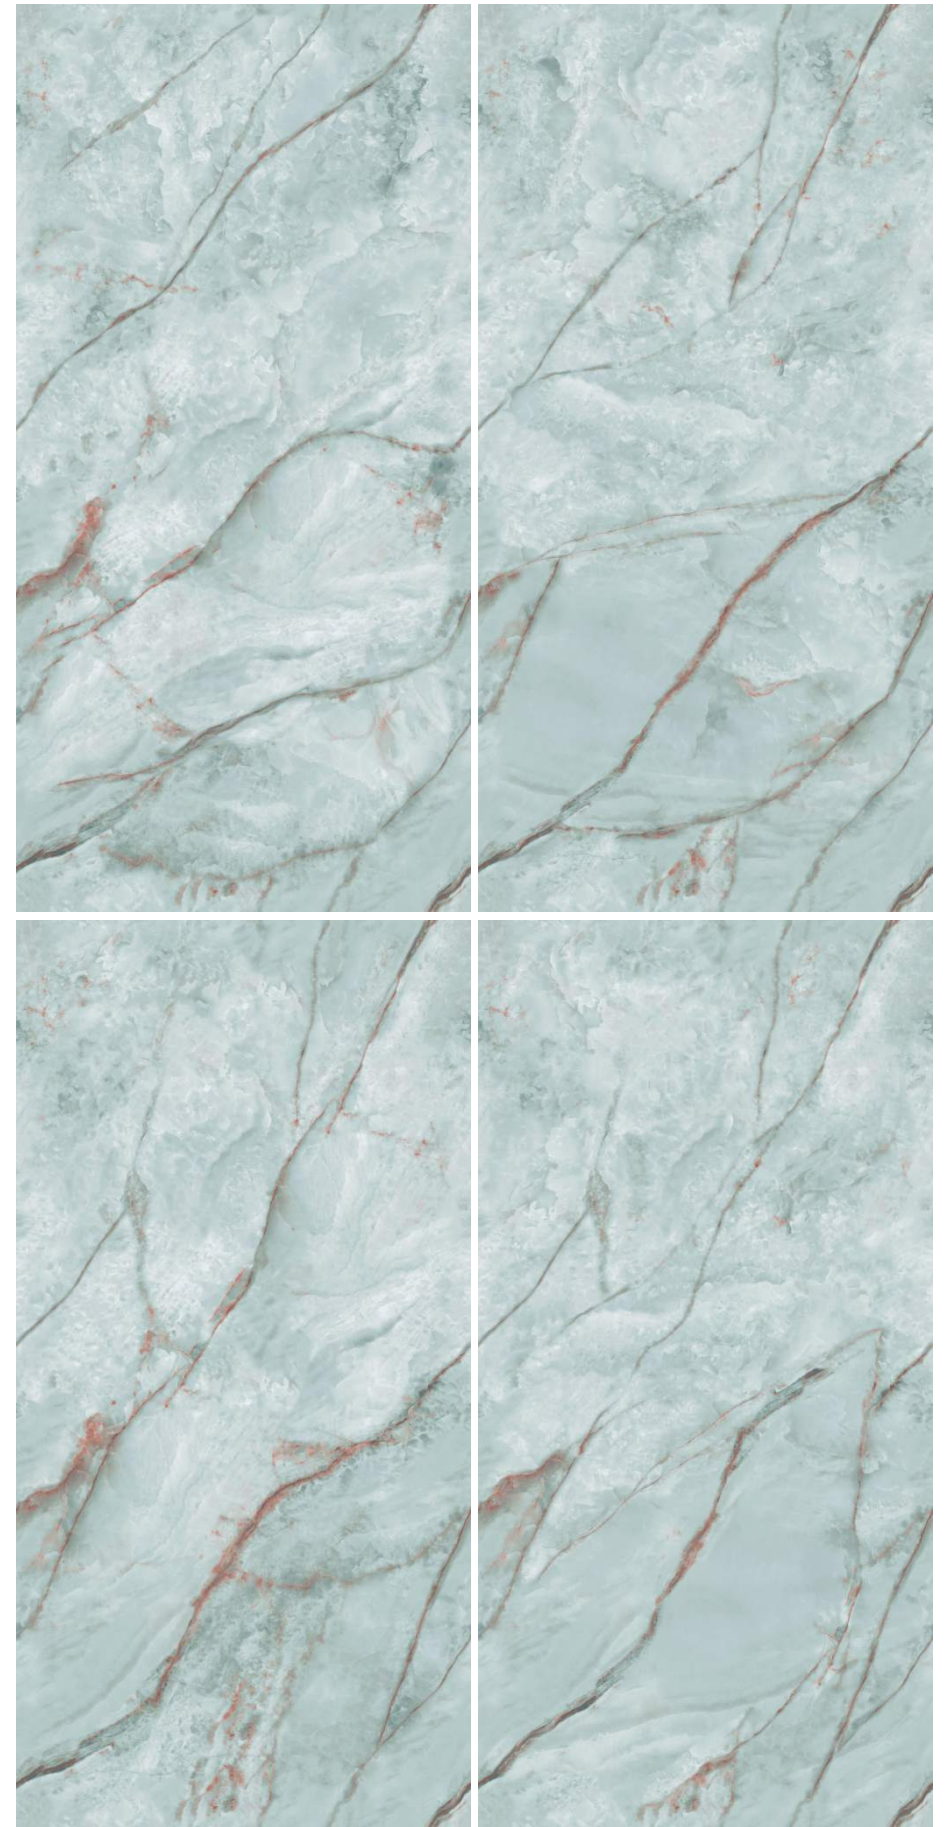

GO TO BACK

Colorful endless design tiles are an excellent choice for adding vibrancy and continuity to both wall and flooring spaces.

ALBERTO

Unique and Elegant

Colores | Colors

ALBERTO LEMON

Formato | Size