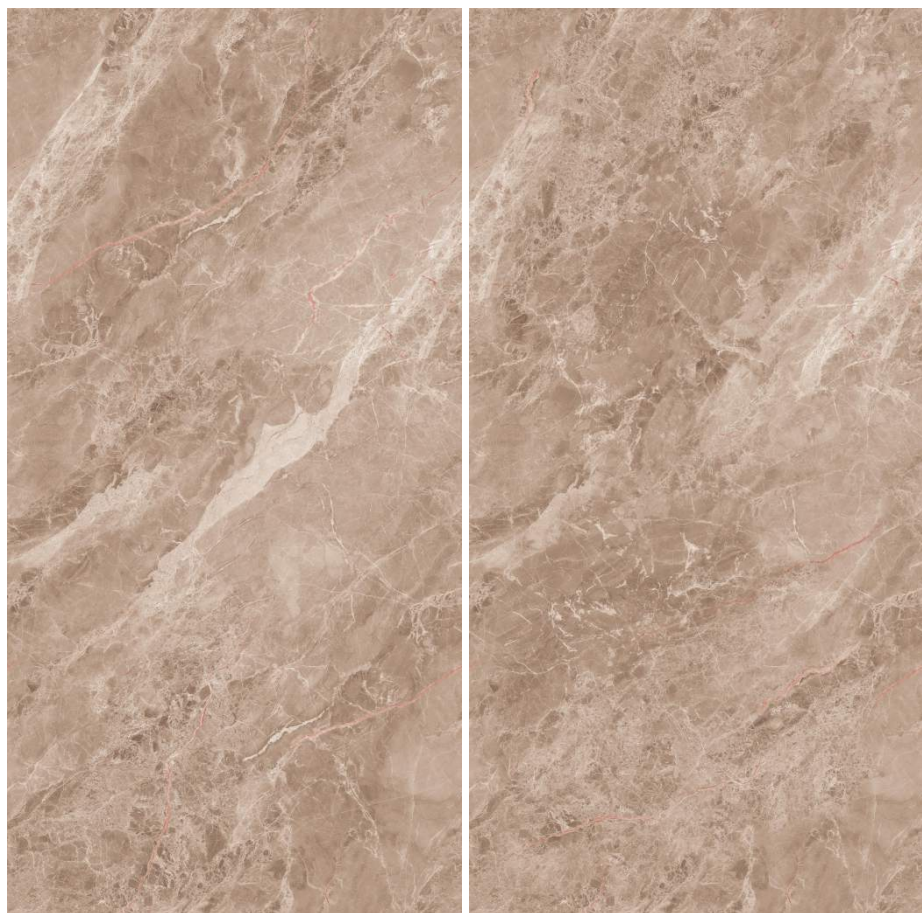

Colorful endless design tiles are an excellent choice for adding vibrancy and continuity to both wall and flooring spaces.

REVEL CREMA

Available Surface
Glossy \ Carving

GO TO BACK

Colorful endless design tiles are an excellent choice for adding vibrancy and continuity to both wall and flooring spaces.