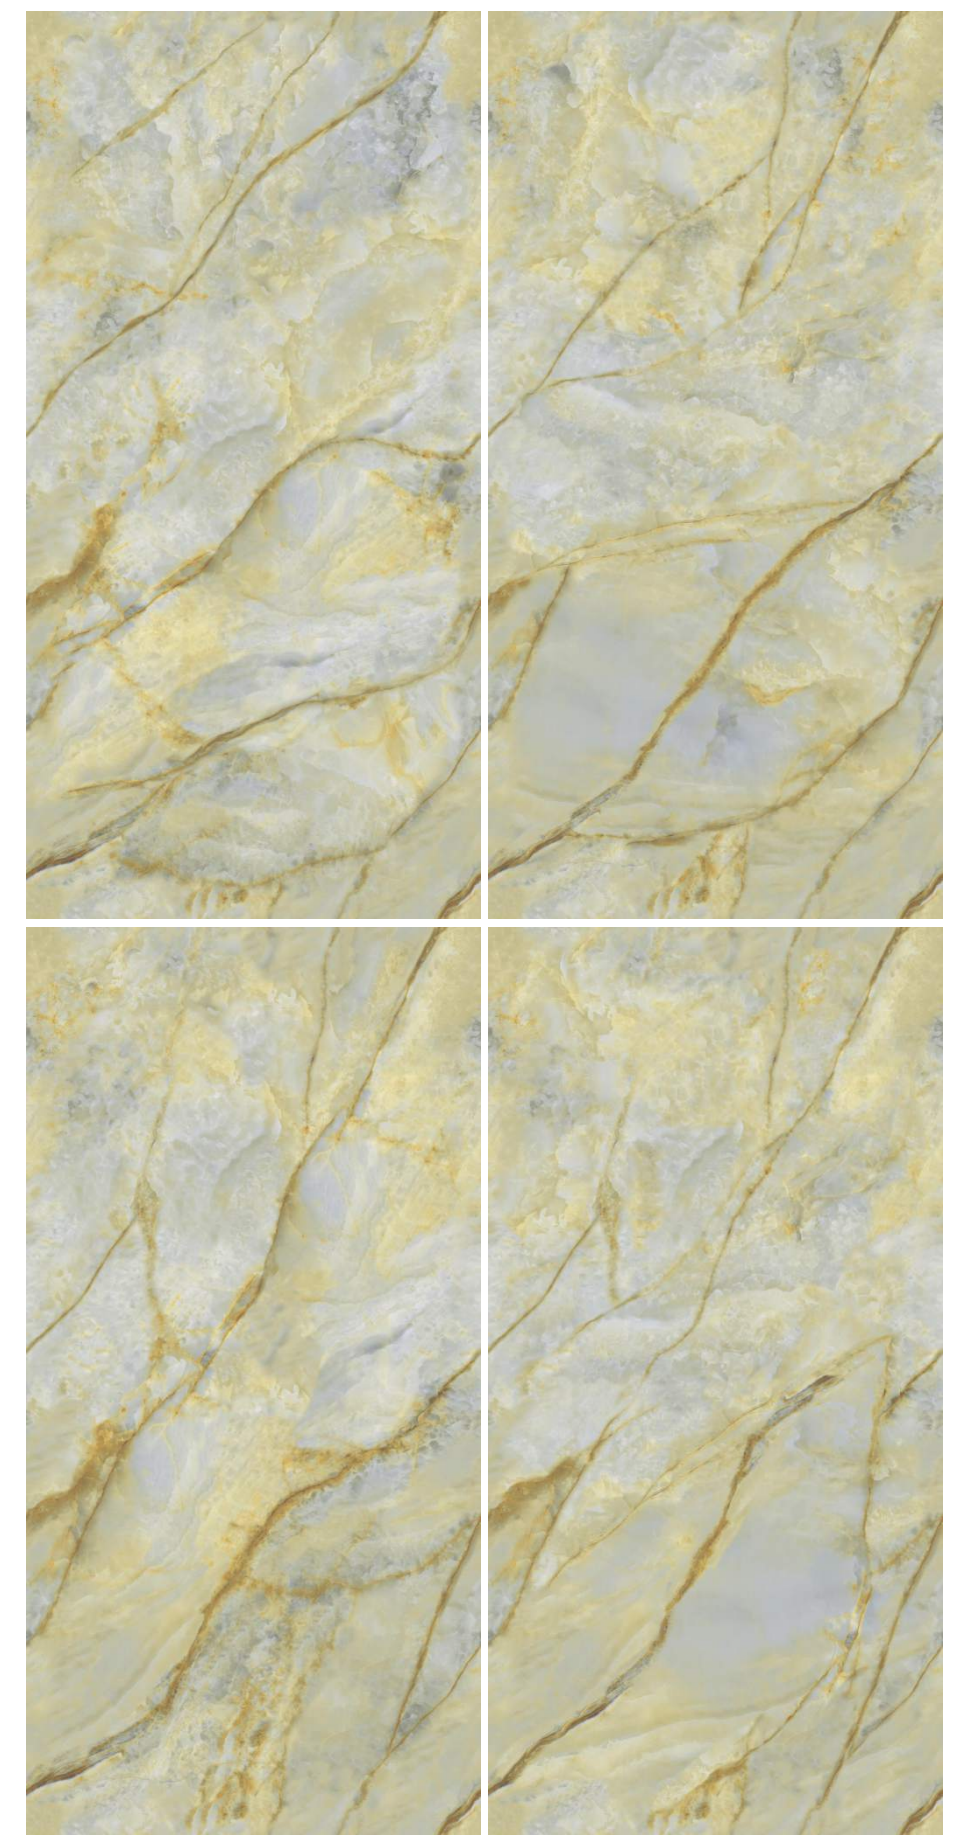

Available Surface
Glossy \ Carving

NEVER
Ends

+

Radiant

ALBERTO LEMON

GO TO BACK

Colorful endless design tiles are an excellent choice for adding vibrancy and continuity to both wall and flooring spaces.