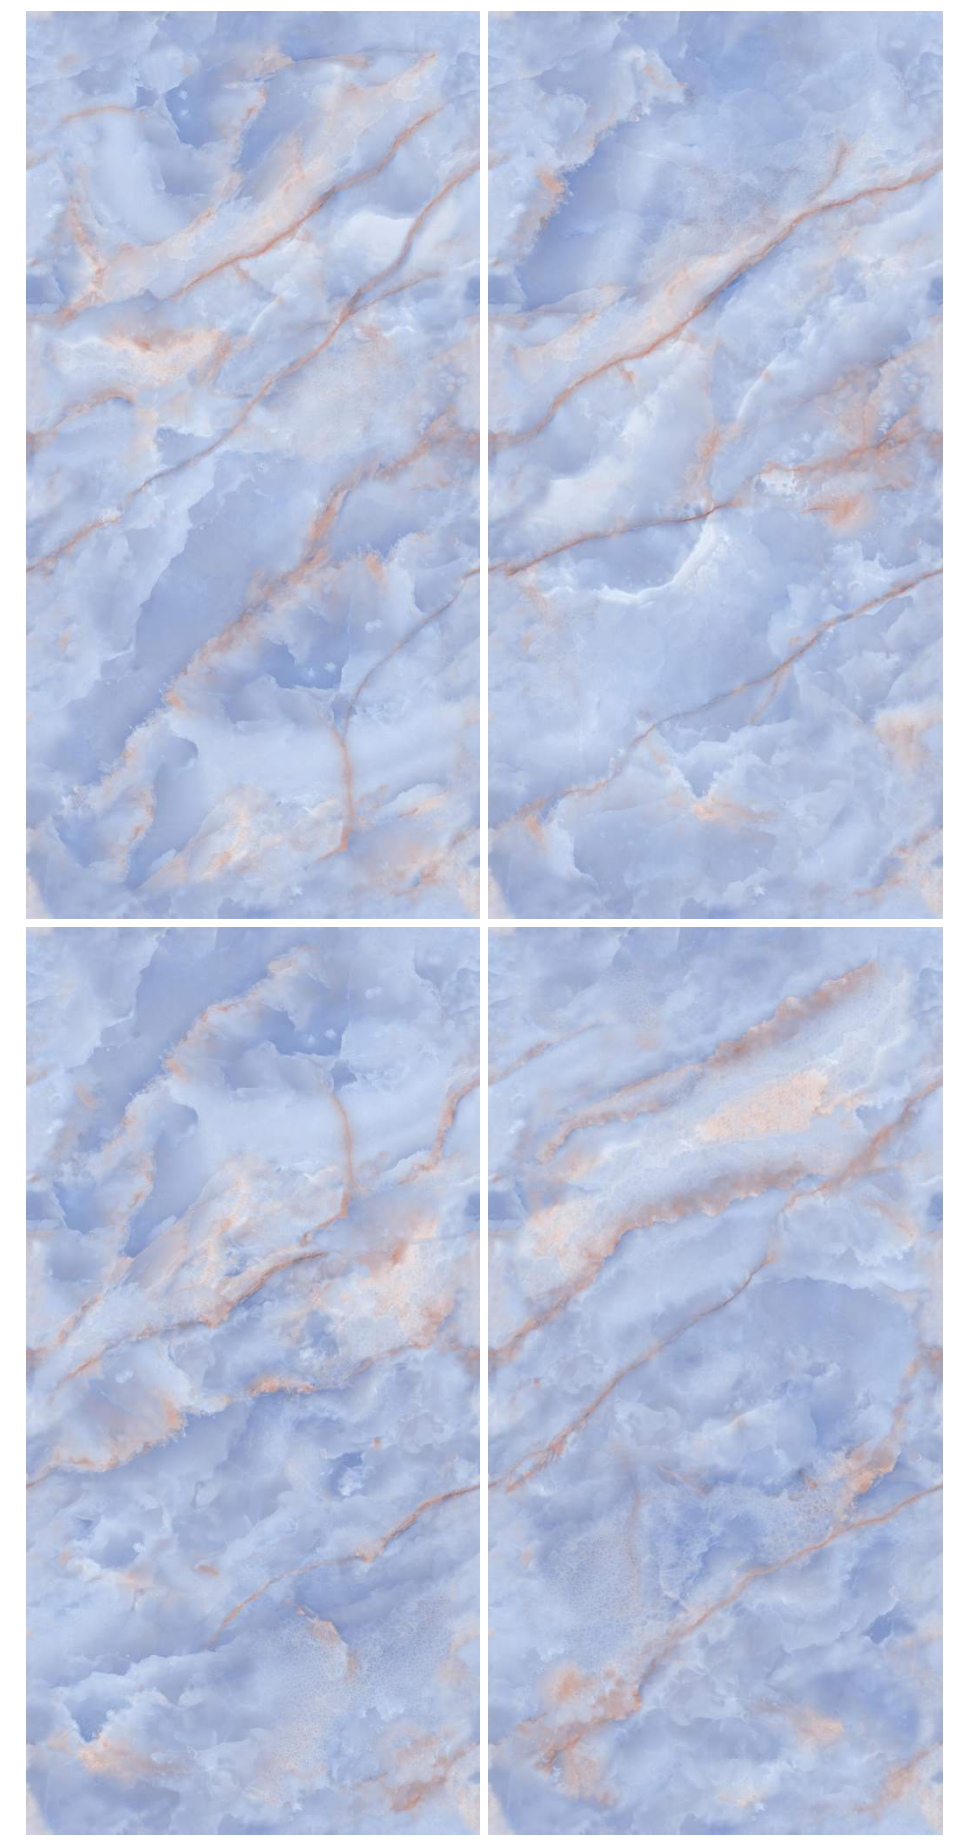

Available Surface
Glossy \ Carving

NEVER *Ends* + Radiant

ADEMIER BLUE

GO TO BACK

Colorful endless design tiles are an excellent choice for adding vibrancy and continuity to both wall and flooring spaces.