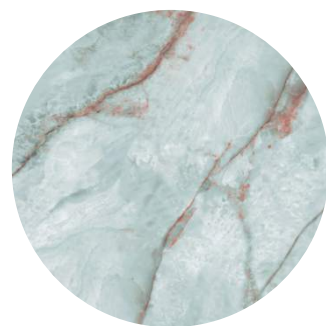

Radiant 

ARCHI ONYX WHITE

GO TO BACK

Colorful endless design tiles are an excellent choice for adding vibrancy and continuity to both wall and flooring spaces.

ALBERTO

Unique and Elegant

Colores | Colors

ALBERTO AQUA