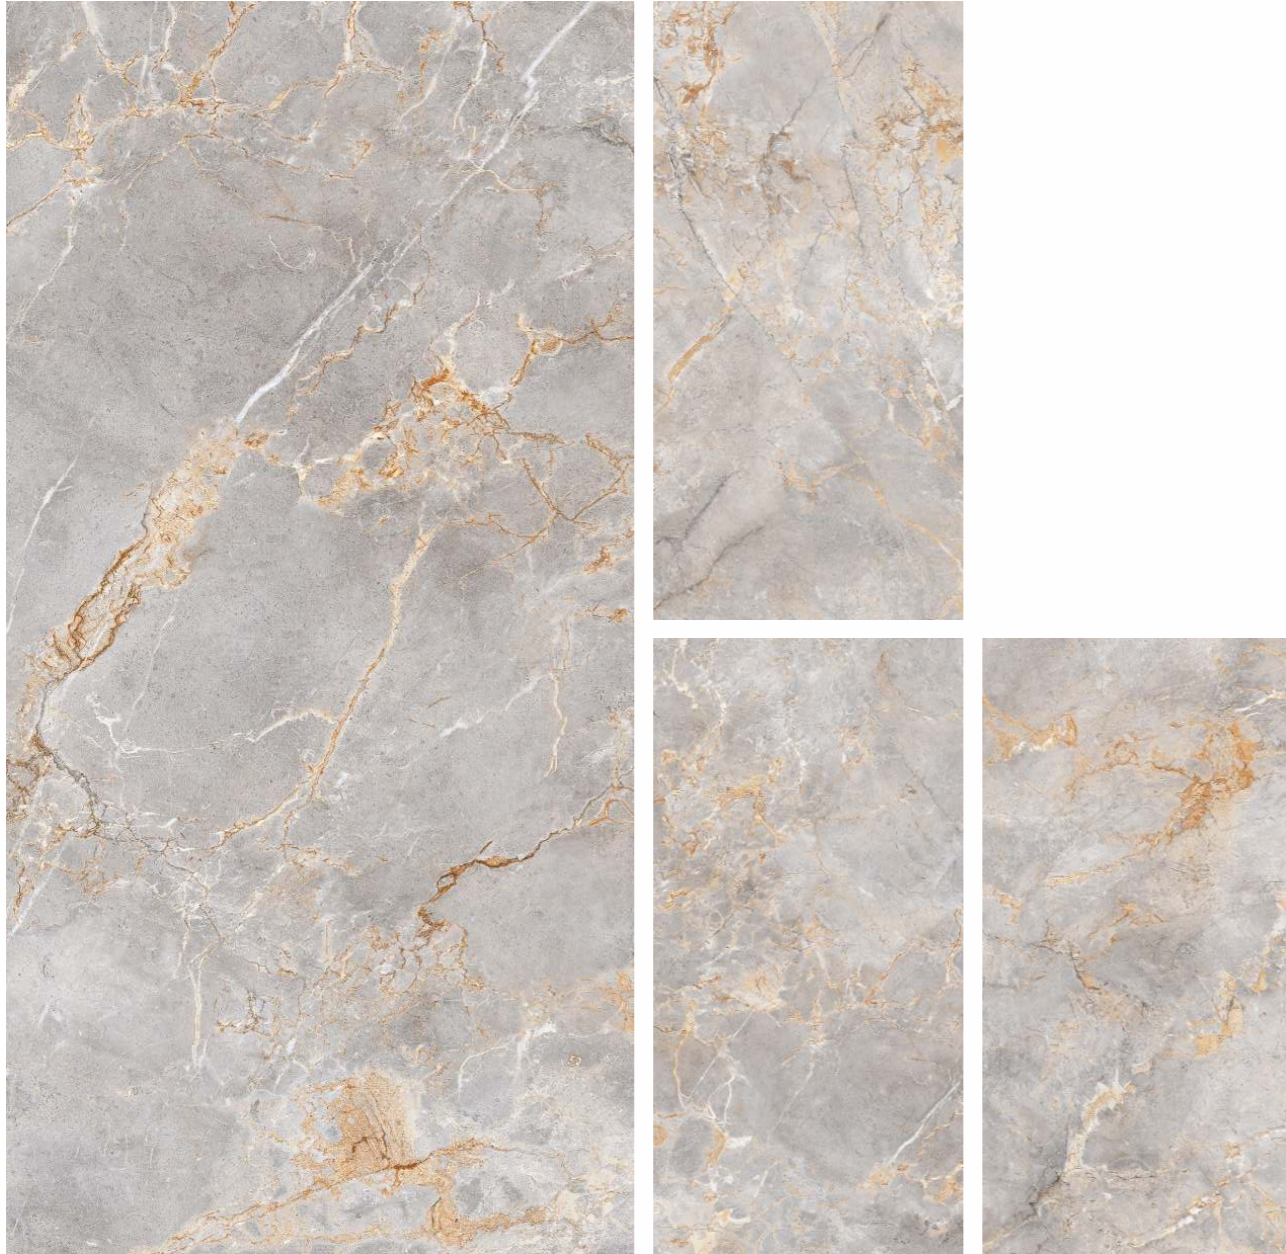

AMAZING
EXPERIENCE

LIGHT & DARK
Marble

Concept

RIPON GREY