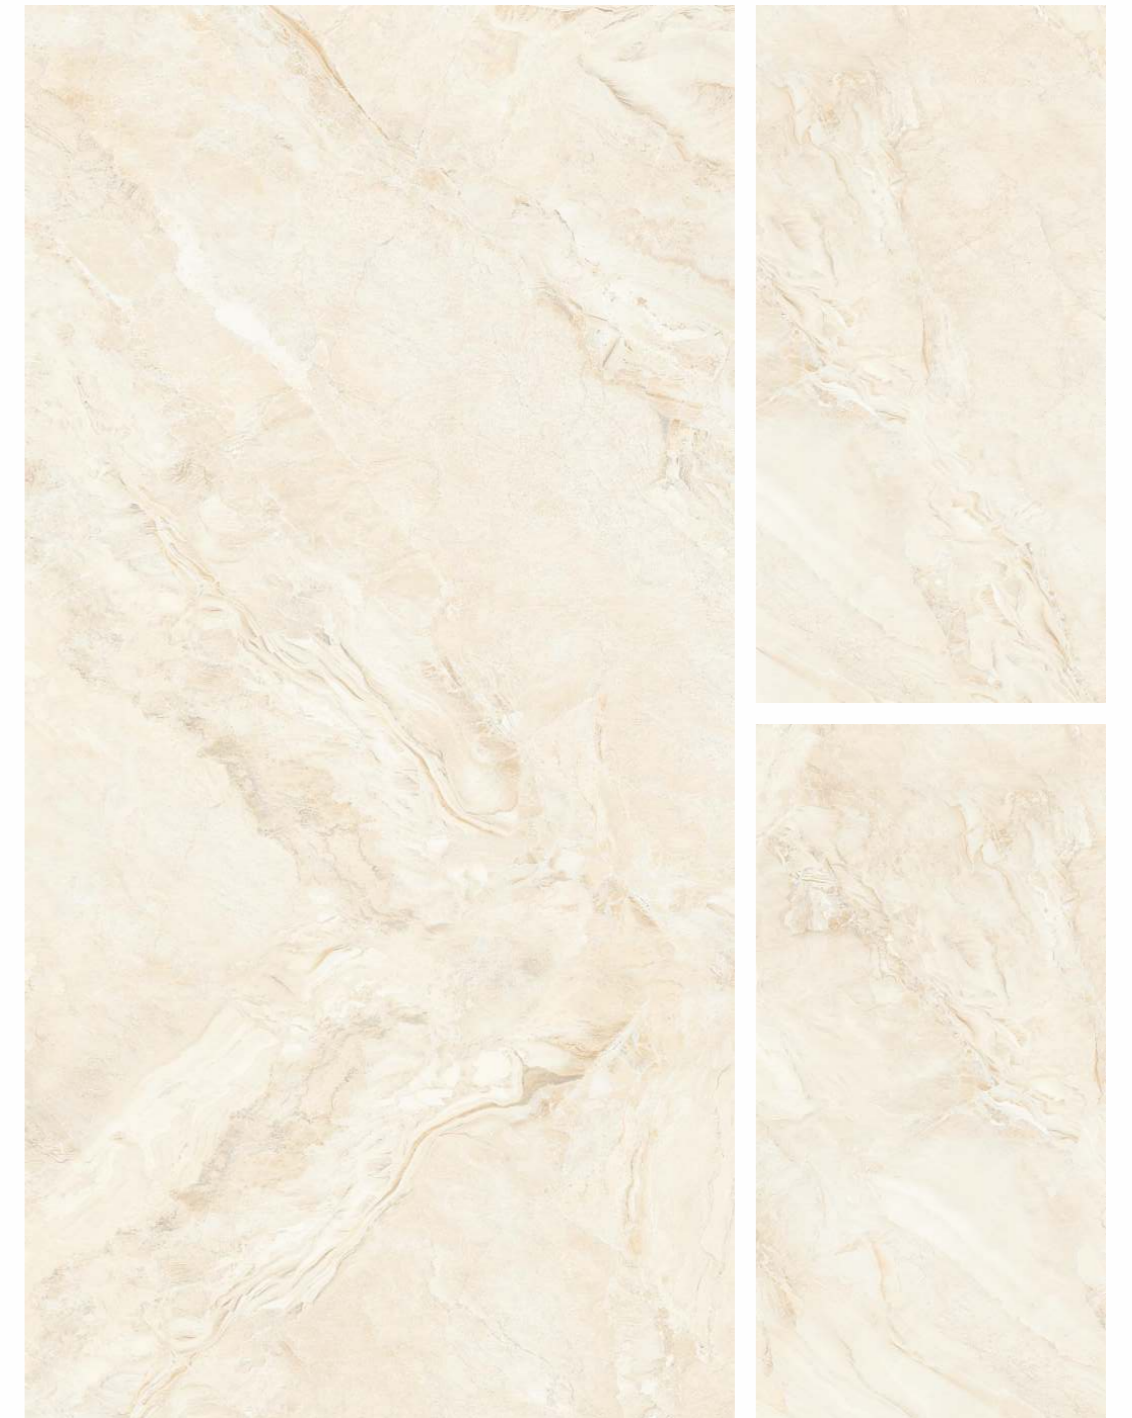

ALASKA LIGHT