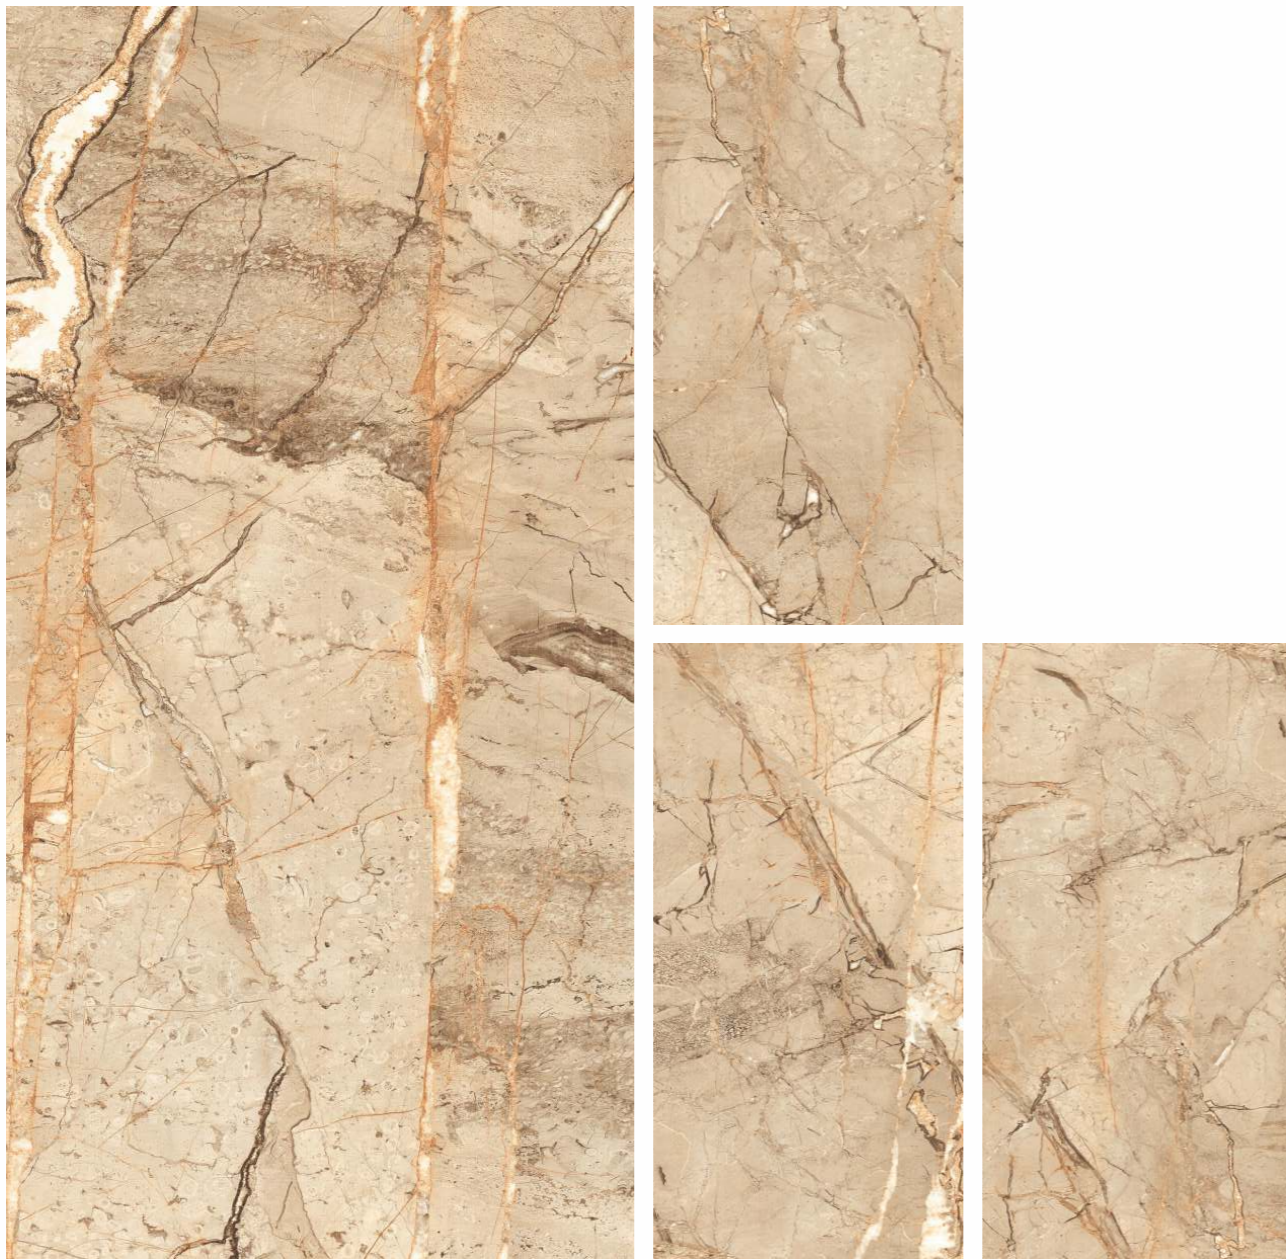

AMAZING
EXPERIENCE

Back To Index

LIGHT & DARK
Marble

Concept

KUGET BEIGE