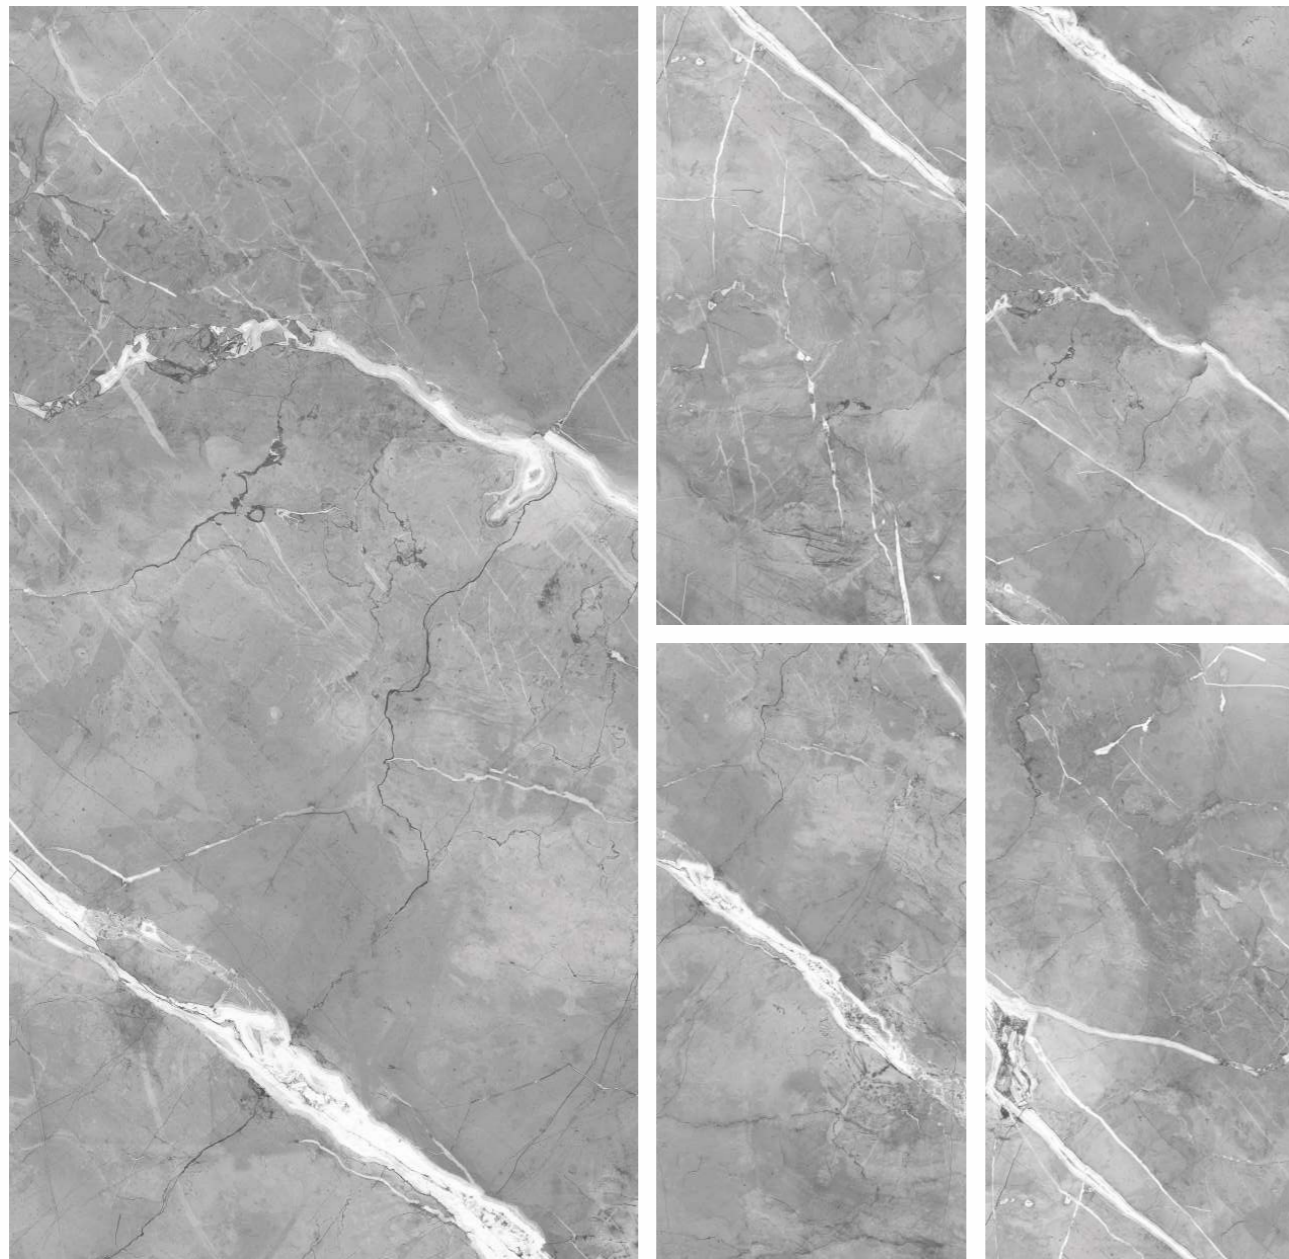

AMAZING
EXPERIENCE

LIGHT & DARK
Marble

Concept

MEGA GREY