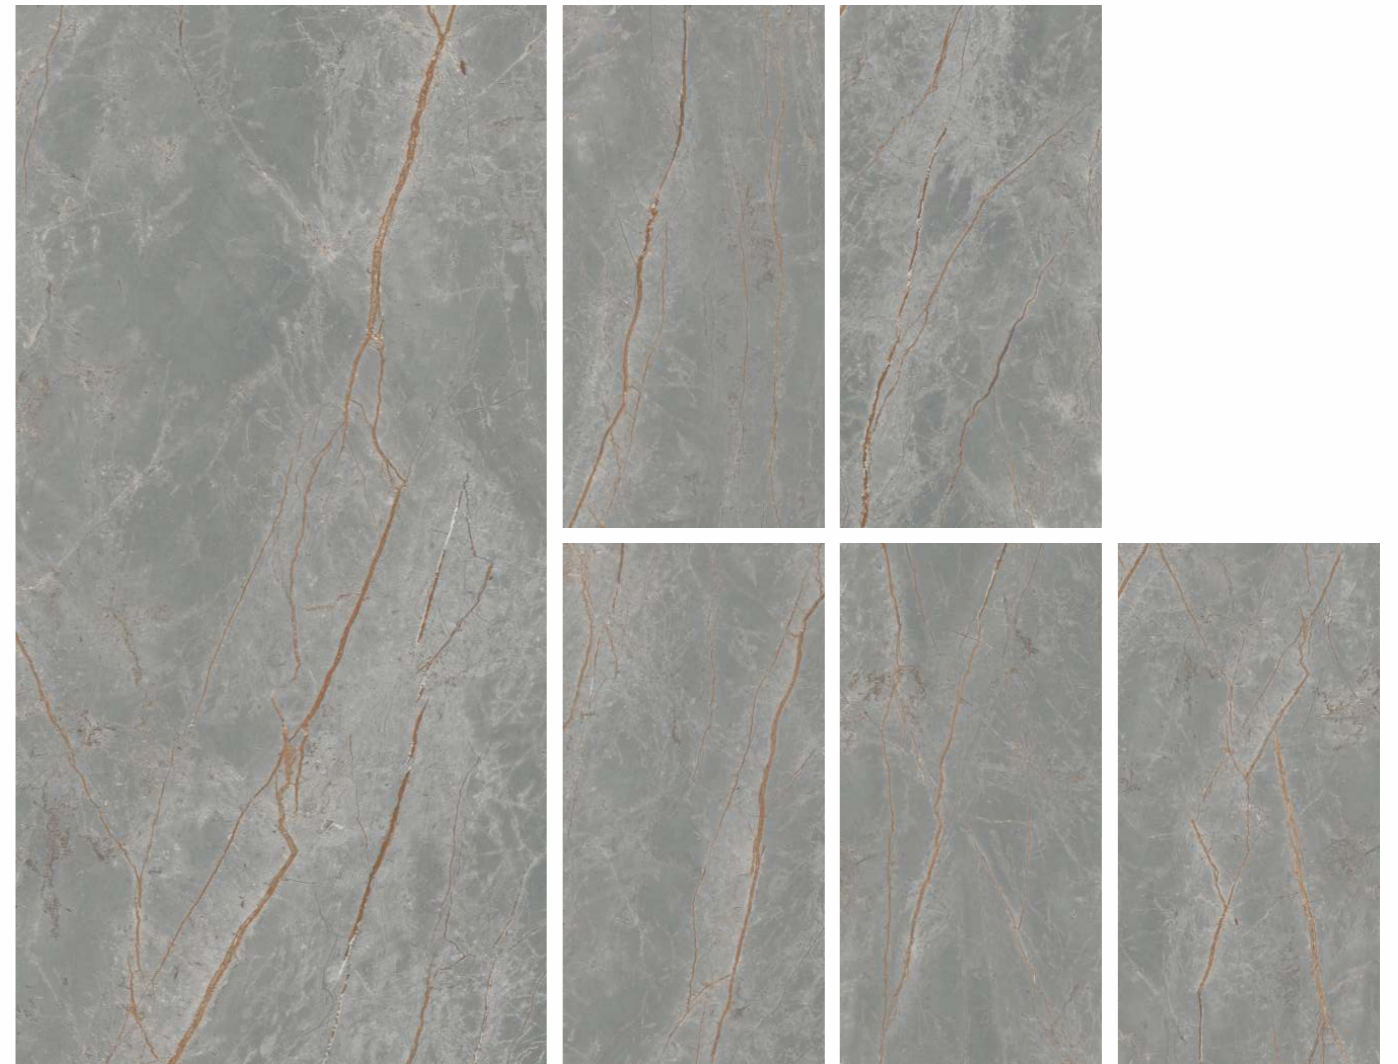

ASTA GRISS
ASTA SMOKY

LIGHT & DARK
Marble

Concept

ASTA SMOKY

6 Random 600x1200MM

ASTA GRISS

6 Random 600x1200MM

Back To Index