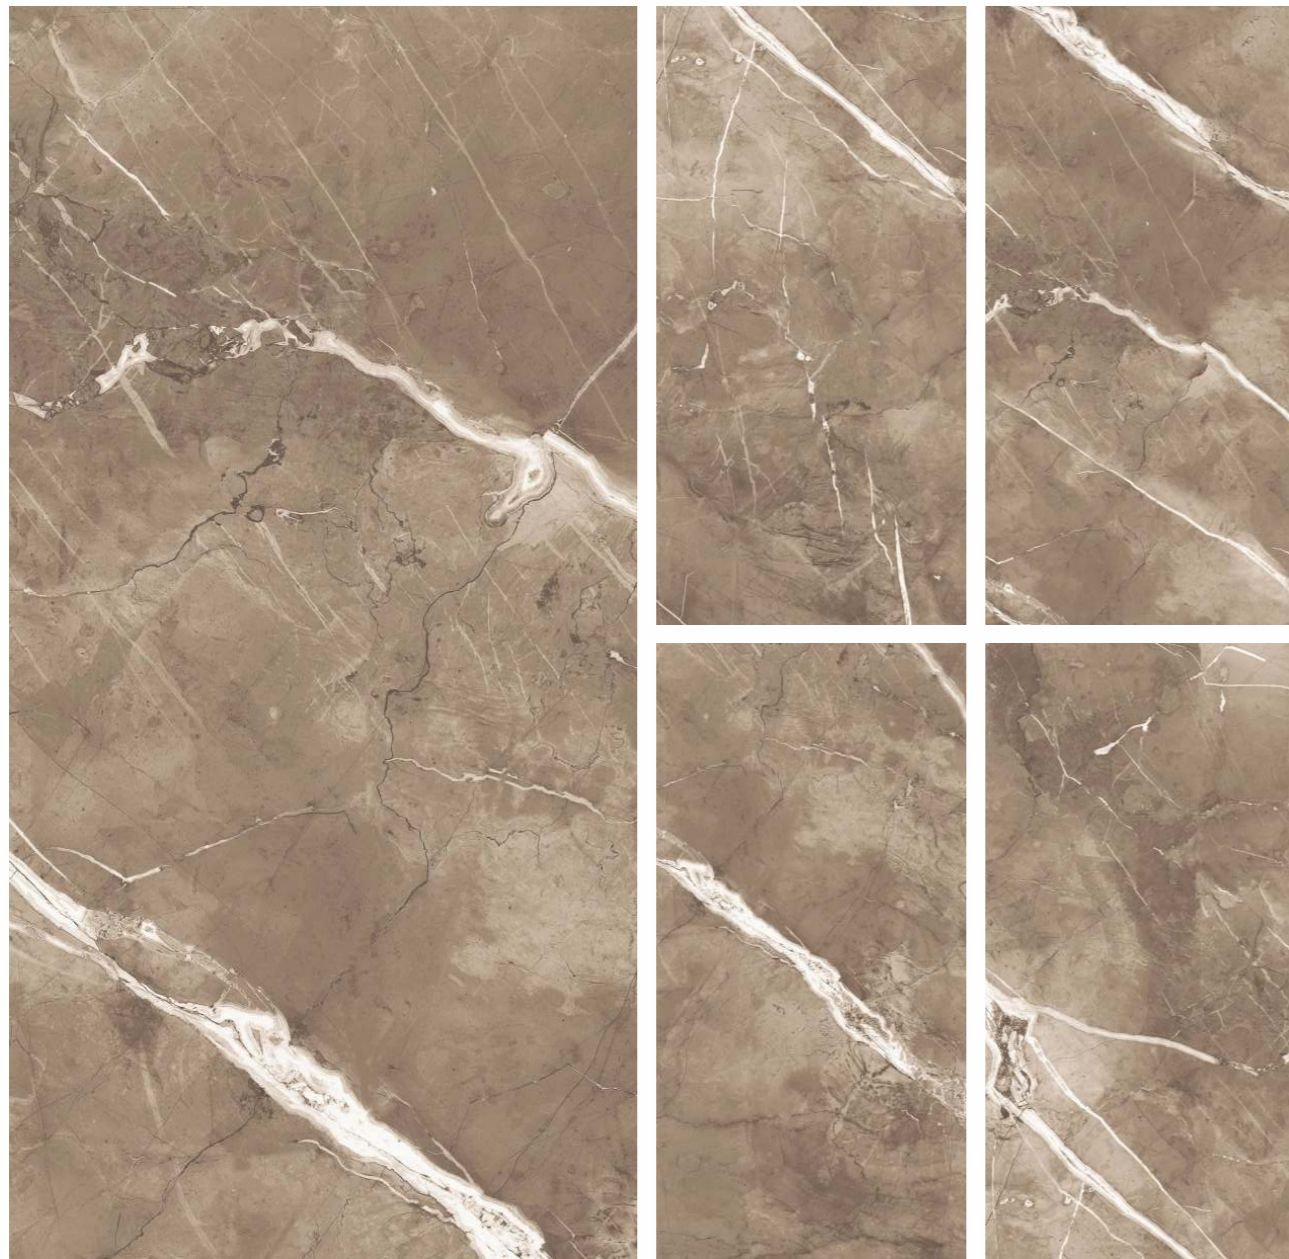

Concept

MEGA CARAMEL

Surface - Glossy

MEGA CREMA

5 Random 600x1200MM

**NOVE DUST
NOVE IVORY**

LIGHT & DARK
Marble
Concept

AMAZING
EXPERIENCE