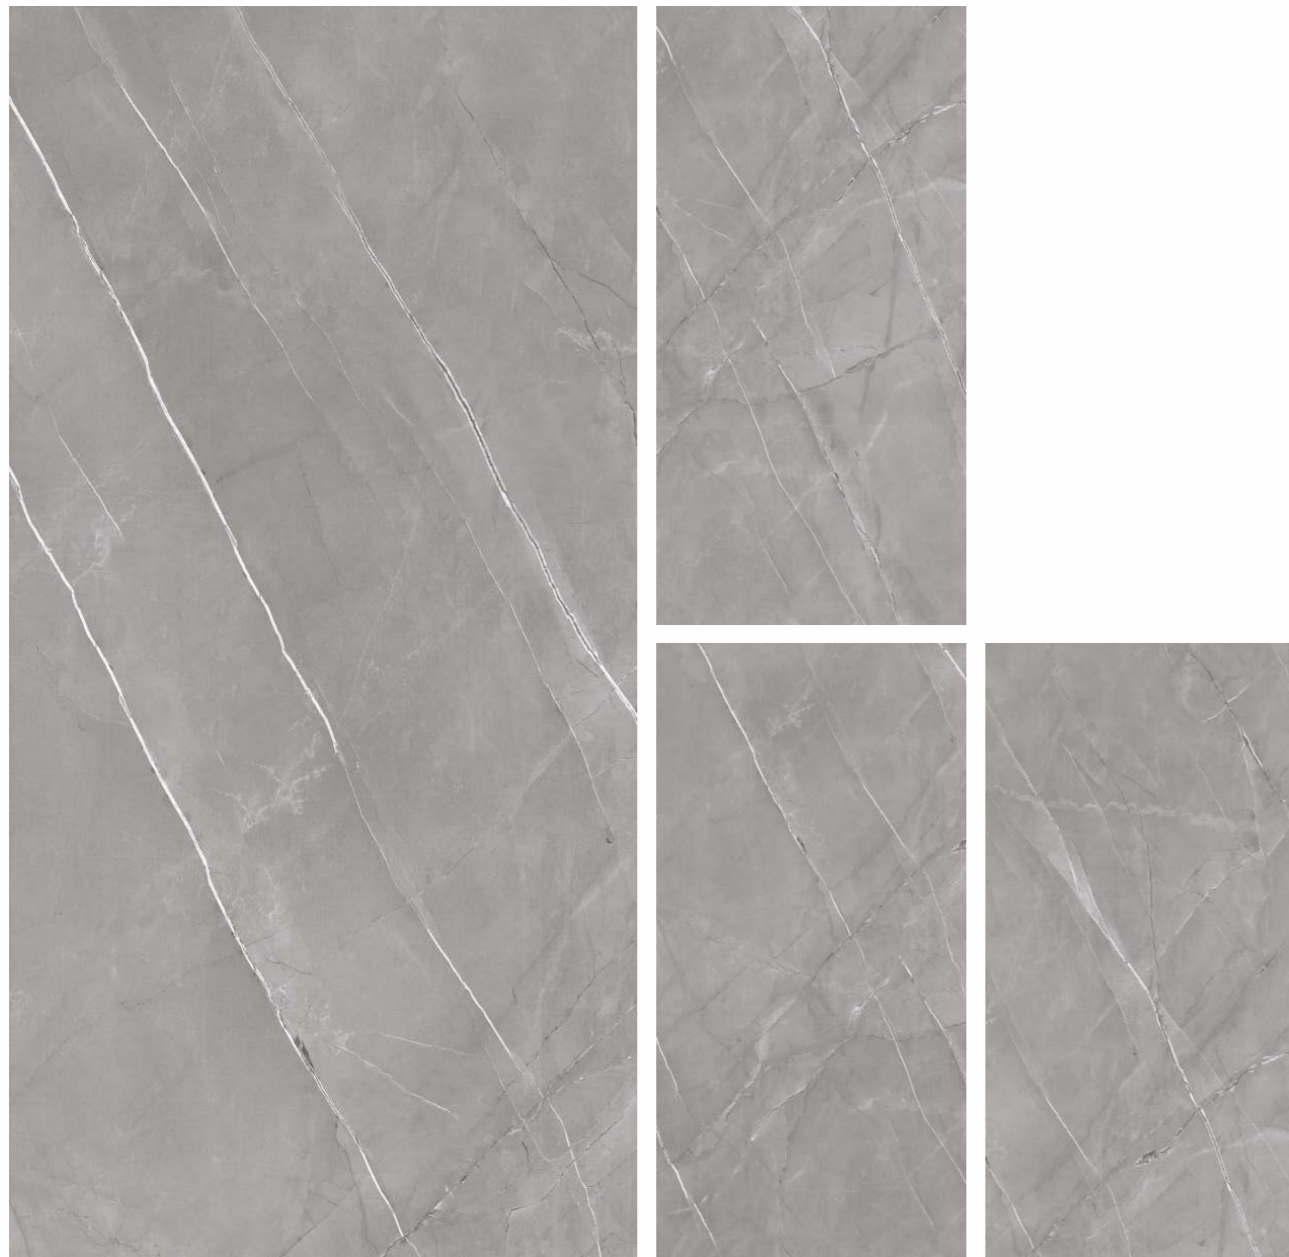

AMAZING
EXPERIENCE

LIGHT & DARK
Marble

Concept

IMPERIAL GREY