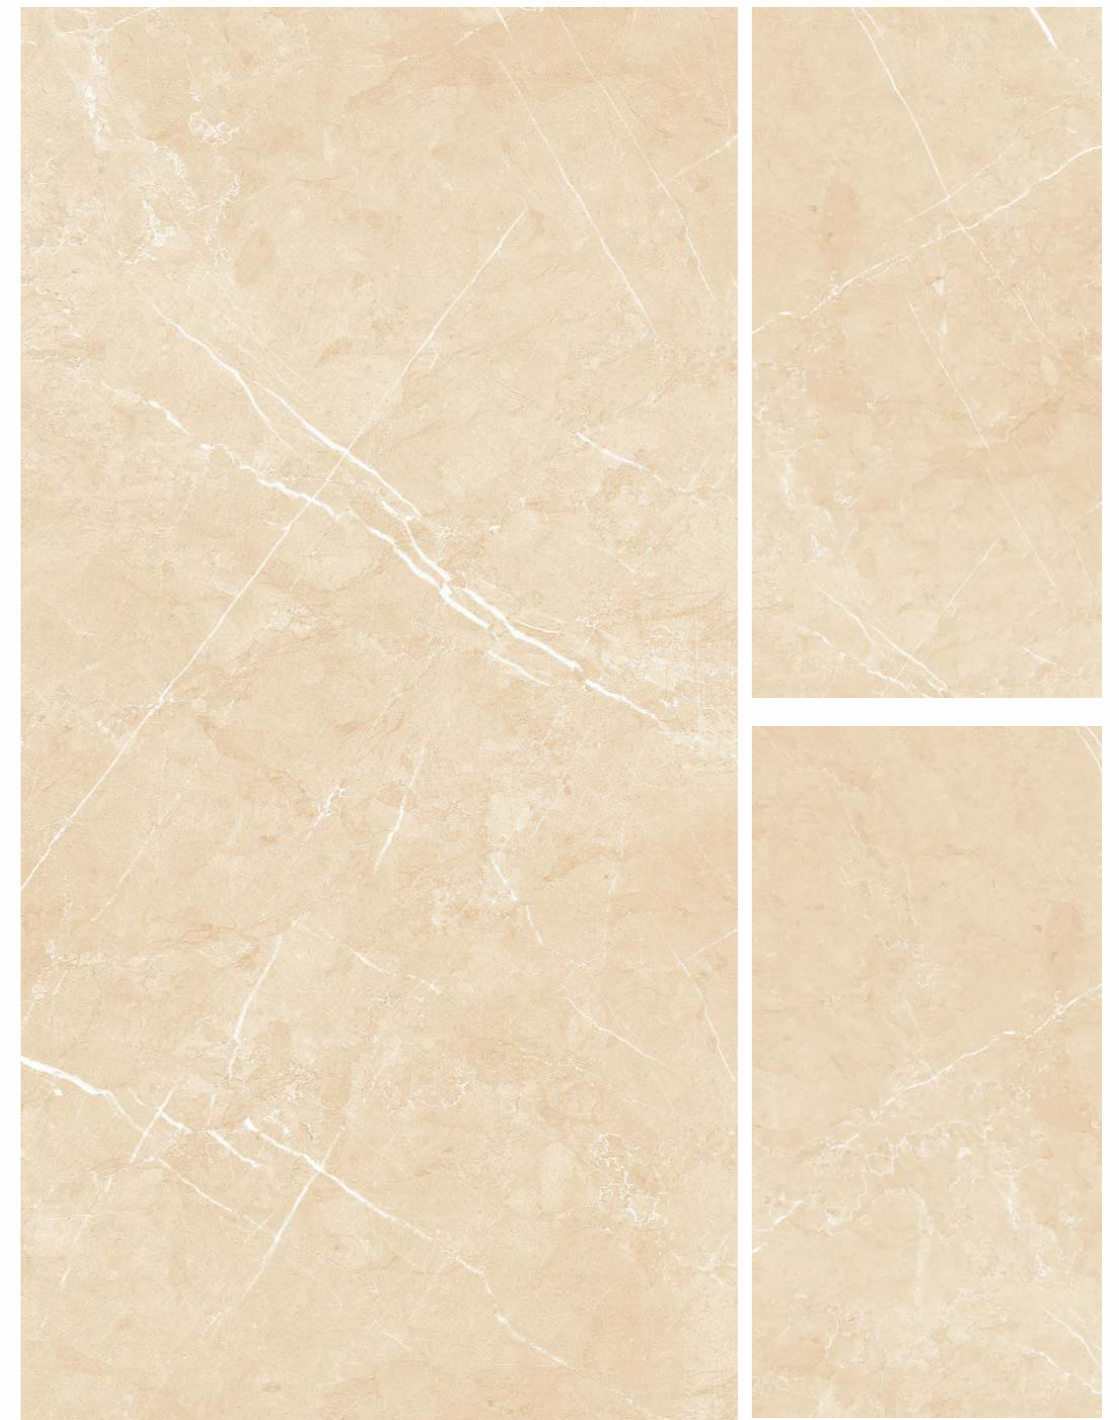

ARMANI CLARO IVORY