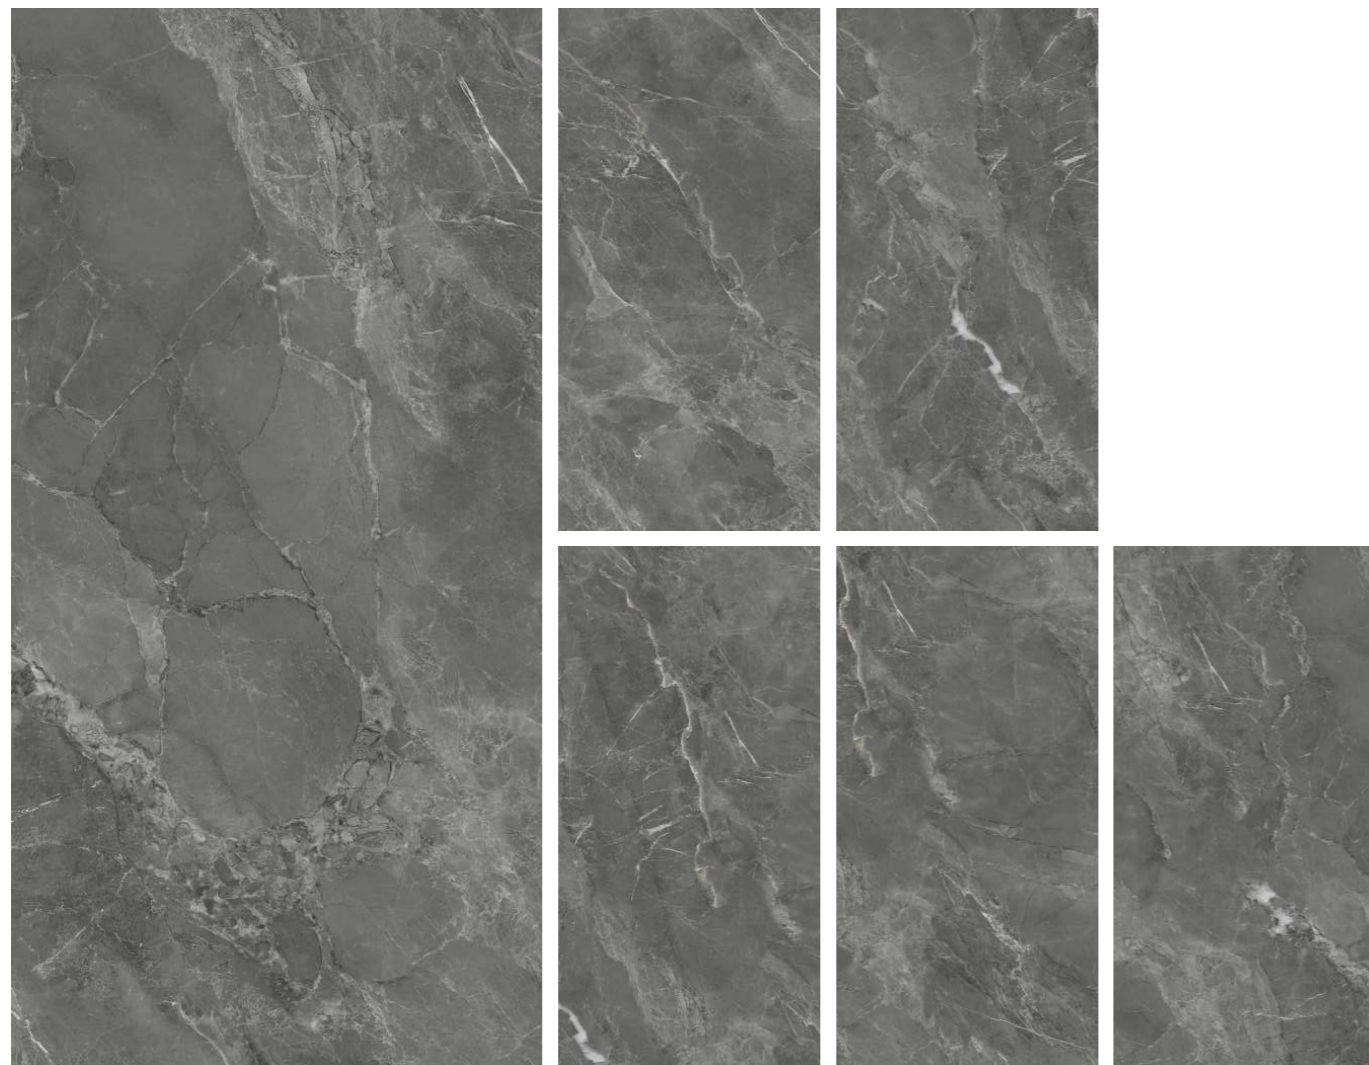

AMAZING
EXPERIENCE

Back To Index

LIGHT & DARK
Marble

Concept

VICTORIOUS GRISS