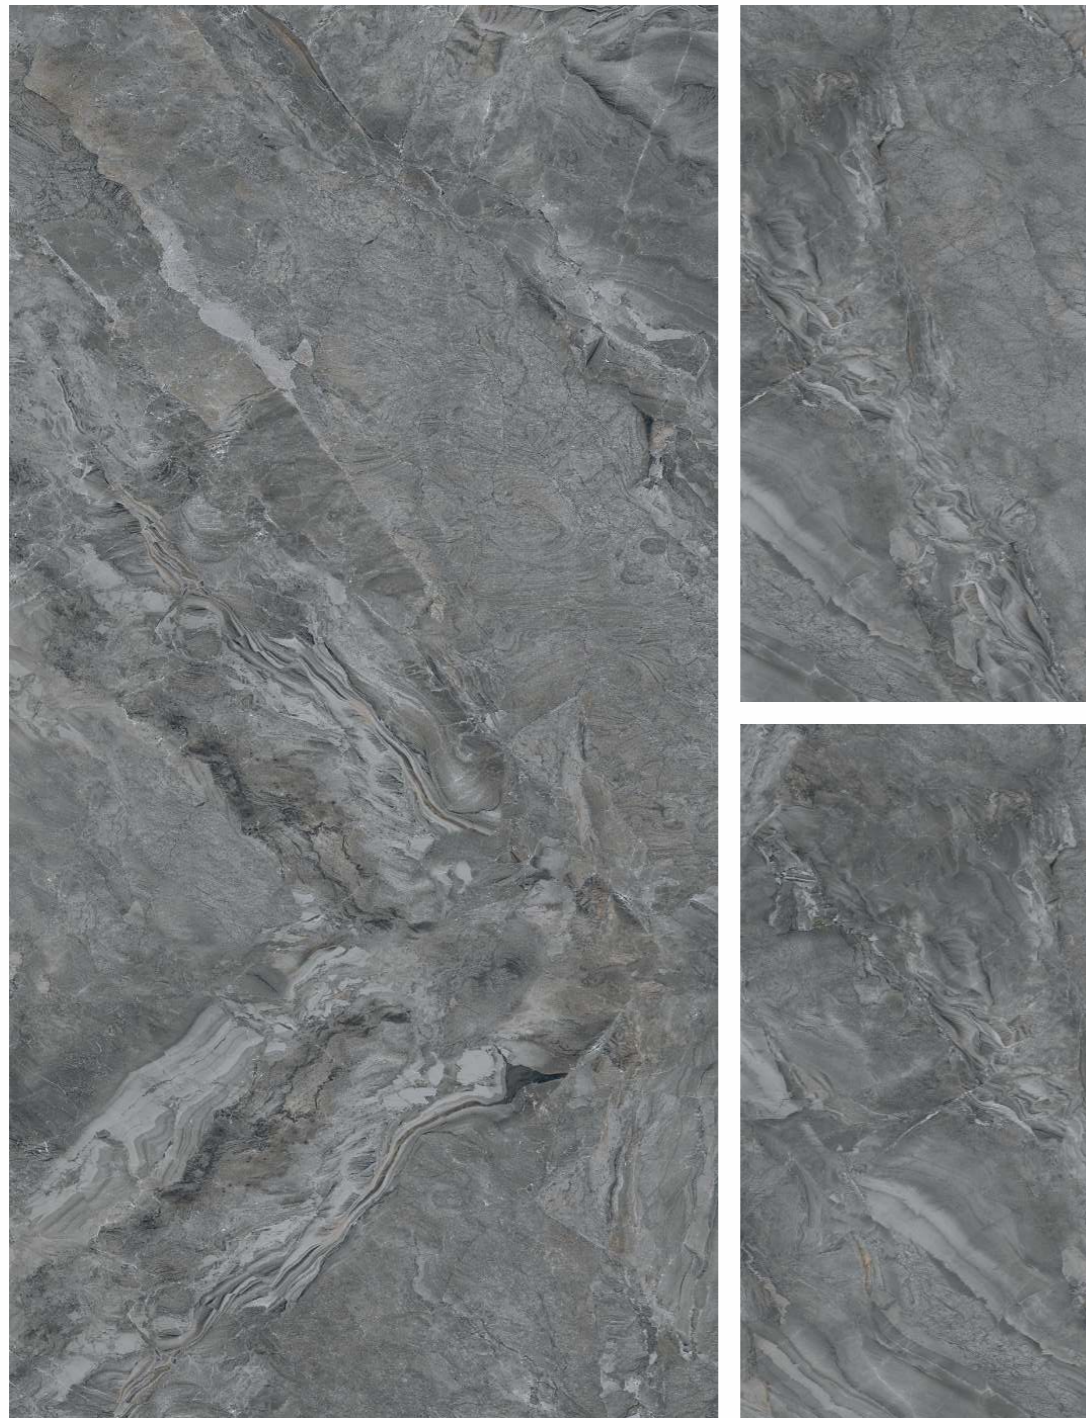

AMAZING
EXPERIENCE

Back To Index

LIGHT & DARK
Marble

Concept

ALASKA NERO