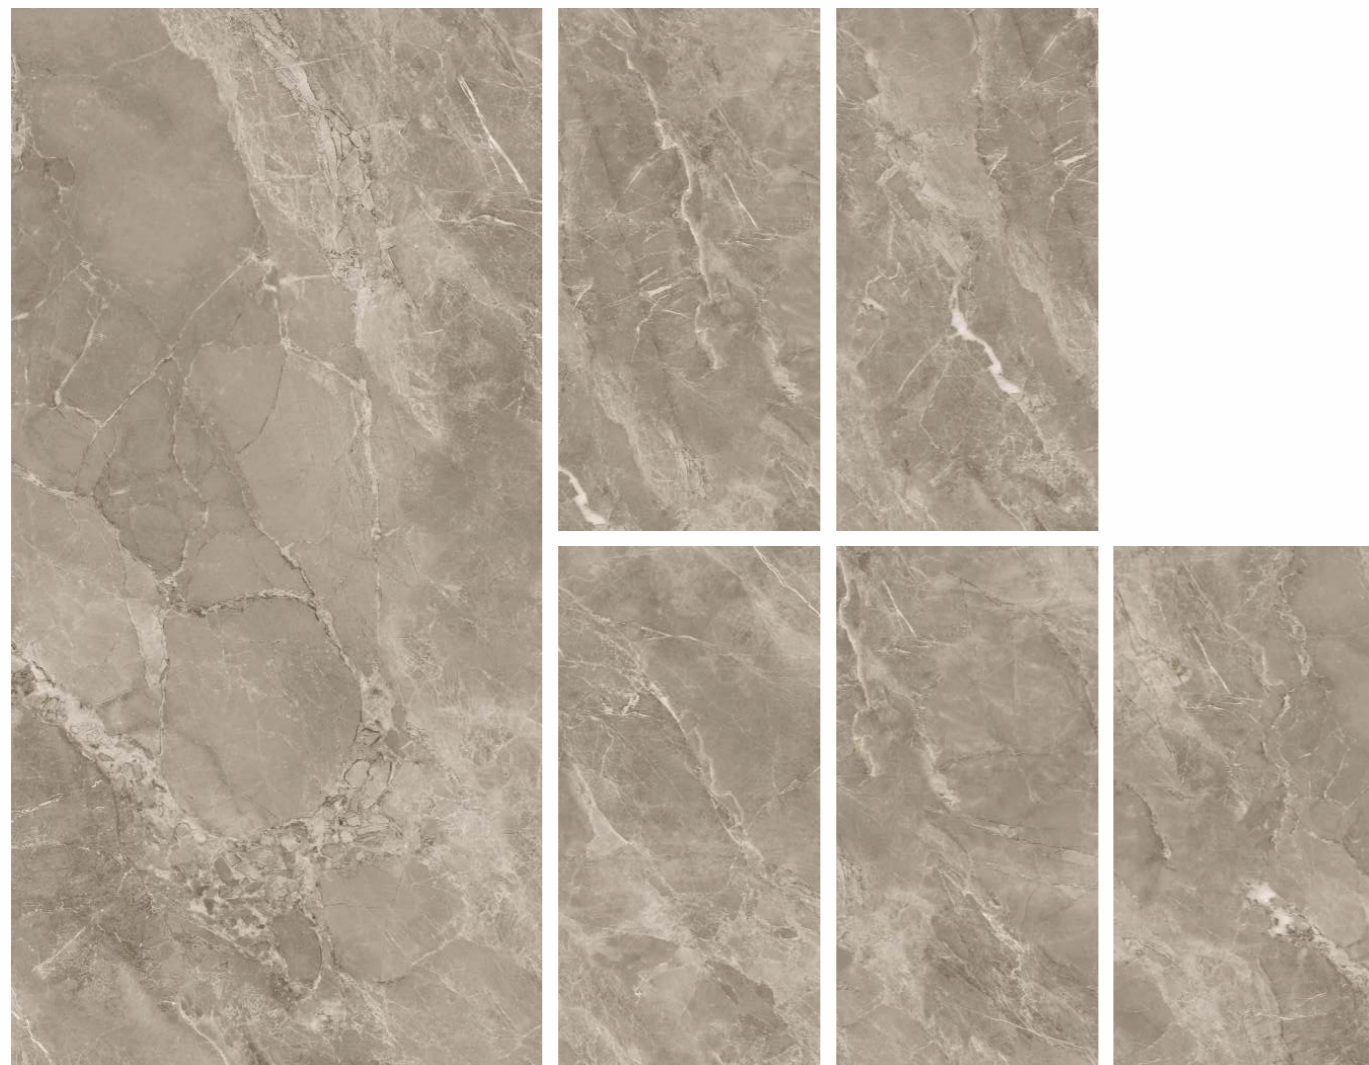

6 Random 600x1200MM

VICTORIOUS BROWN
VICTORIOUS CREMA

LIGHT & DARK
Marble
Concept

AMAZING
EXPERIENCE

LIGHT & DARK
Marble

Concept

VICTORIOUS BROWN

Surface - Glossy