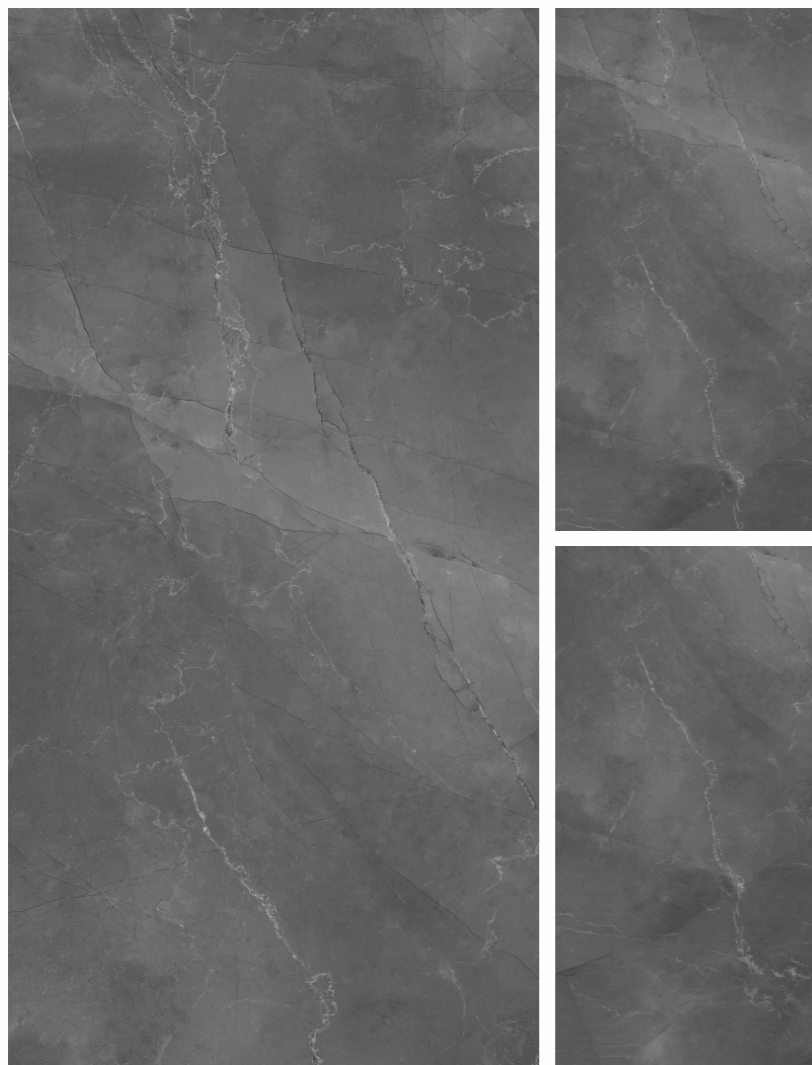

Back To Index

LIGHT & DARK
Marble

Concept

AMAZING
EXPERIENCE

WINZO GREY