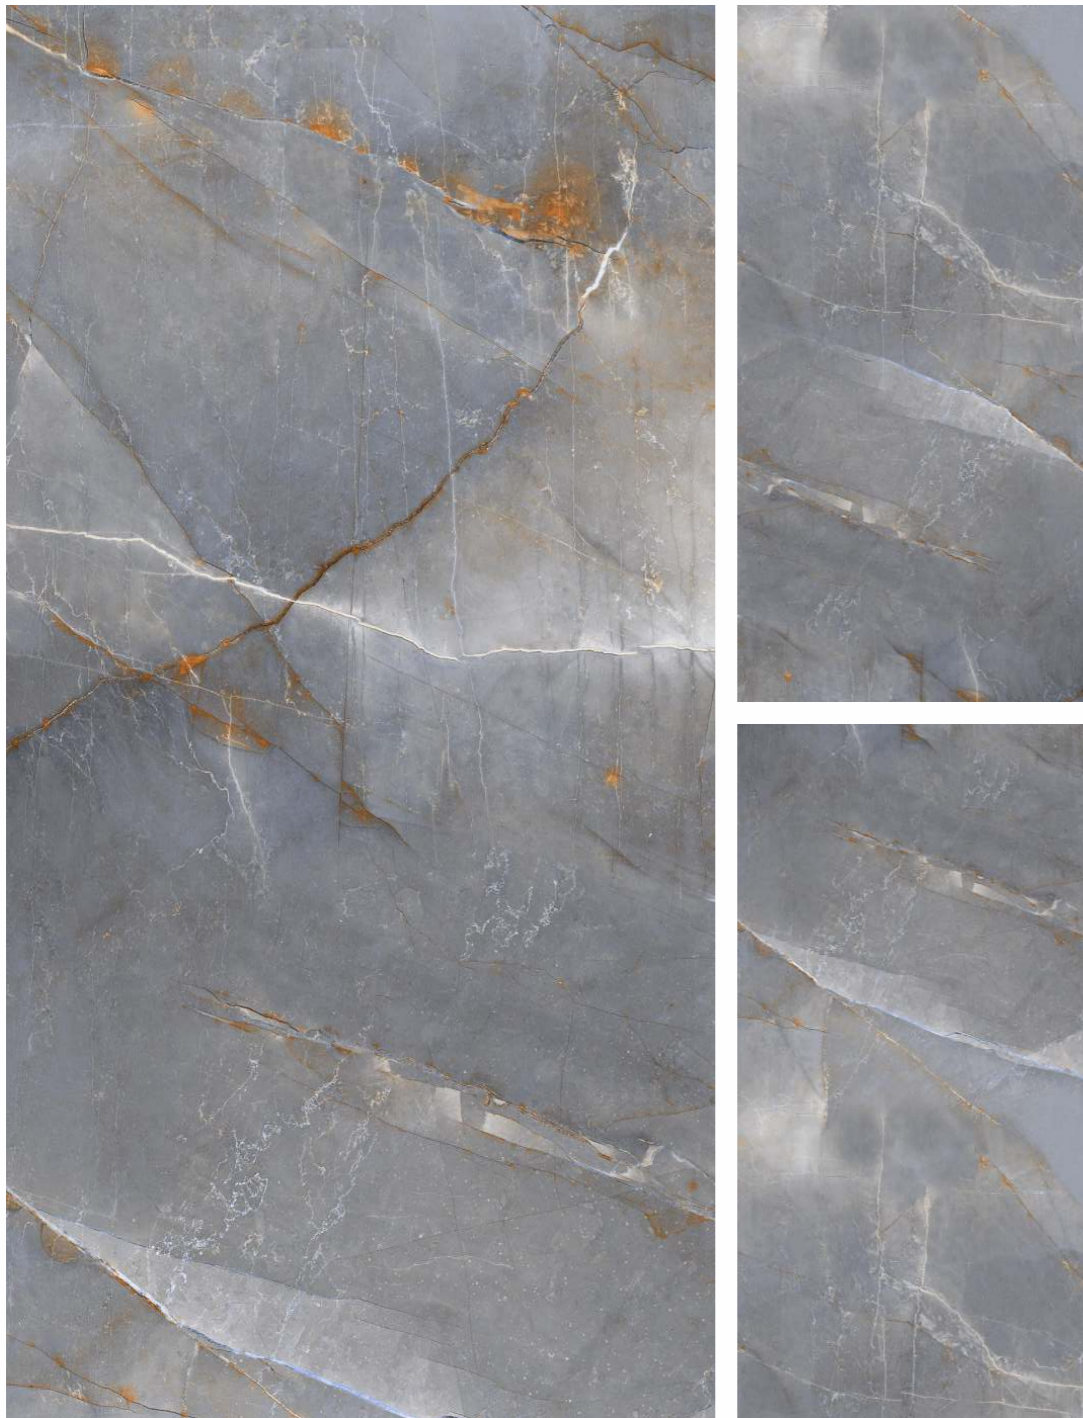

4 Random 600x1200MM

BOSTON BLUE
BOSTON BLUE LIGHT

LIGHT & DARK
Marble
Concept

AMAZING
EXPERIENCE

LIGHT & DARK
Marble
Concept

BOSTON BLUE

Surface - Glossy

BOSTON BLUE LIGHT