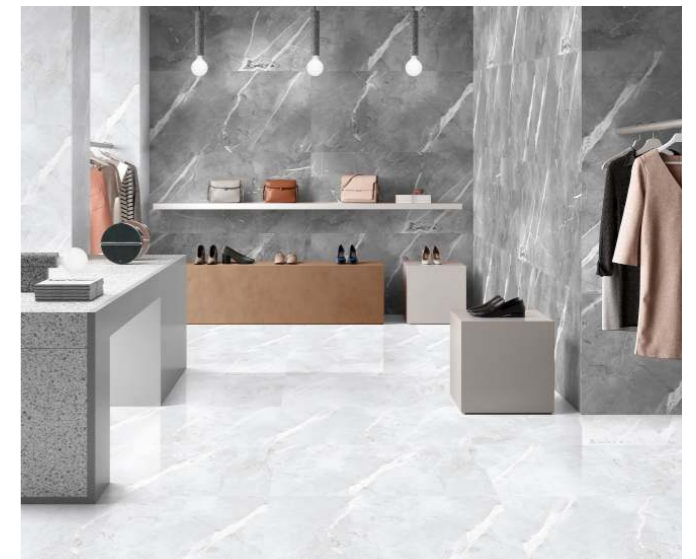

architect and interior designer tiles portfolio

Balance and Proportion: In smaller spaces, light tiles can make the area feel larger and more open, while dark tiles can add depth and coziness. Balancing these two elements can help achieve the desired spatial effect. For instance, using light tiles on the floor with dark tiles on the walls can create a balanced look that feels grounded yet airy.

Pattern and Texture: Using light and dark tiles in patterns, such as checkerboards, stripes, or geometric designs, adds texture and depth to the space. These patterns can create a sense of movement and interest, making the space feel more dynamic. For example, a backsplash with alternating light and dark tiles can add a modern and stylish element to a kitchen or bathroom.

LIGHT & DARK
Marble
Concept