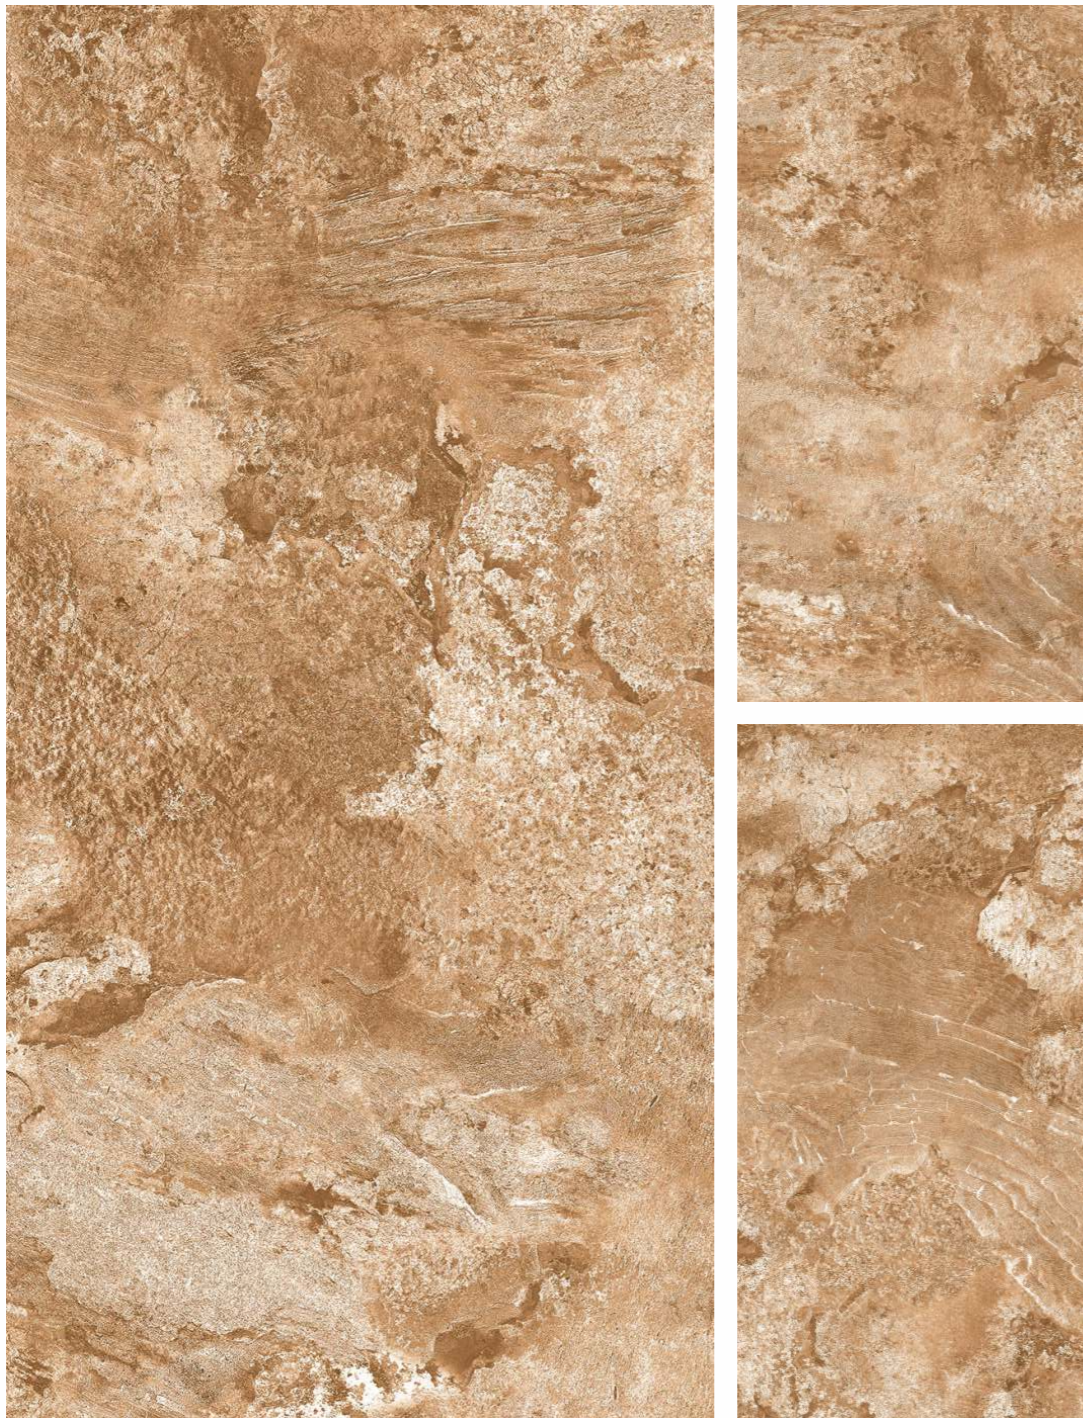

SONVIL BROWN
SONVIL CREMA

LIGHT & DARK
Marble
Concept

AMAZING
EXPERIENCE

Back To Index

LIGHT & DARK
Marble

Concept

SONVIL BROWN

Surface - Glossy