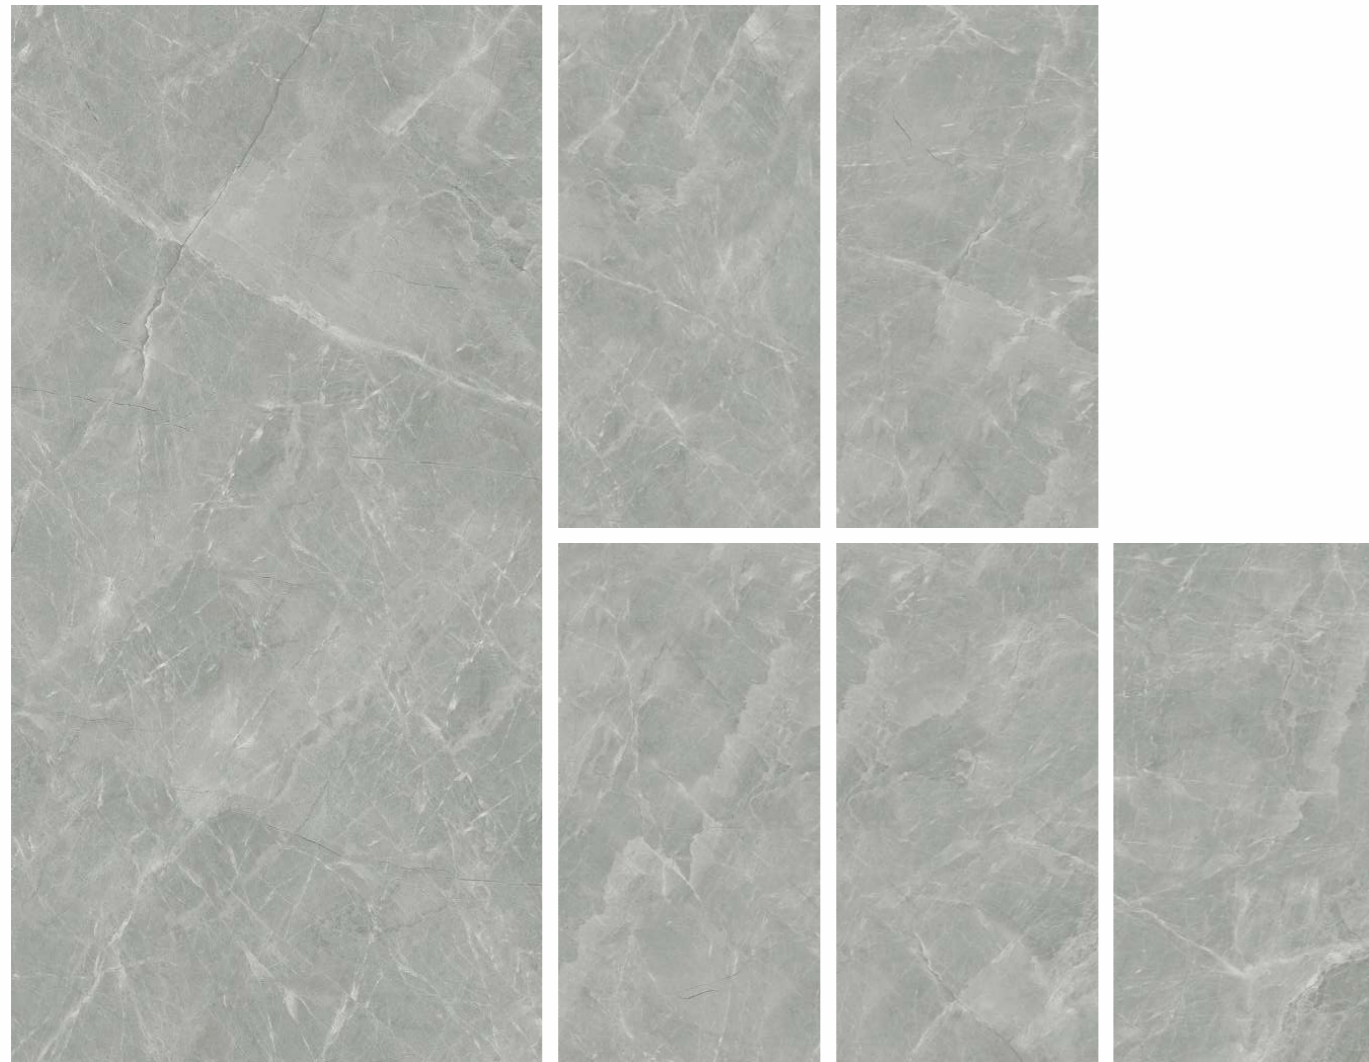

LIGHT & DARK
Marble
Concept

Color Range

MOSET GREY
MOSET SMOKY

LIGHT & DARK
Marble
Concept

Back To Index

AMAZING
EXPERIENCE

MOSET GREY

Surface - Glossy