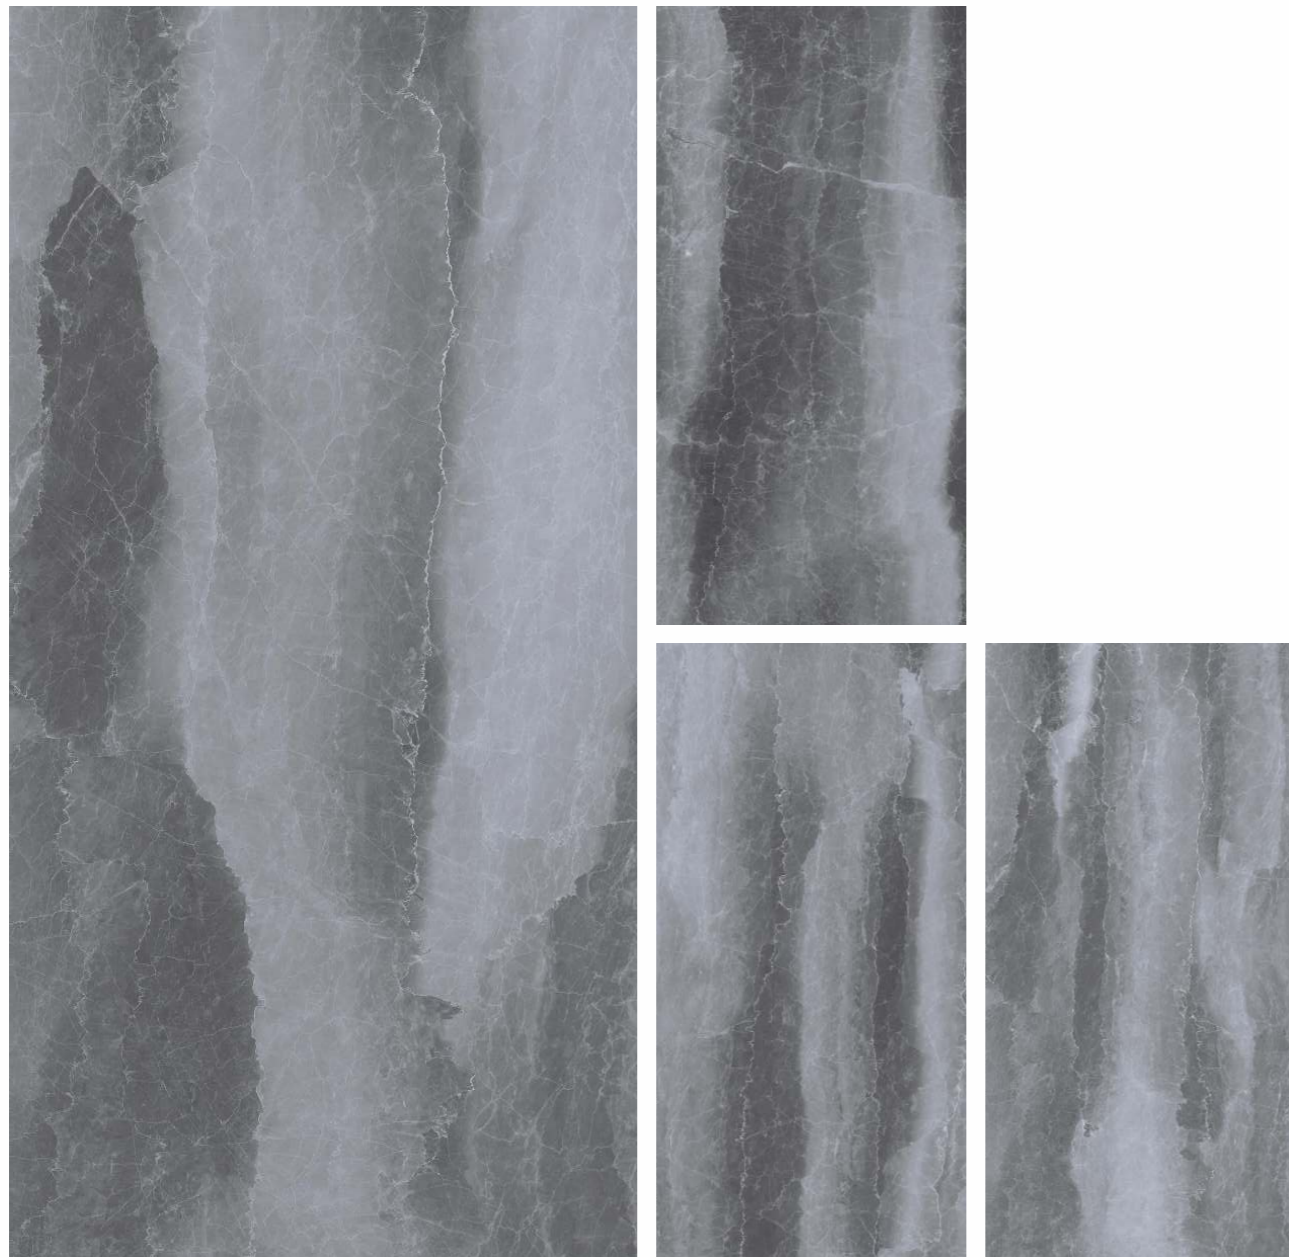

3 Random 600x1200MM

FIONA GREY
FIONA SILVER

LIGHT & DARK
Marble
Concept

AMAZING
EXPERIENCE

LIGHT & DARK
Marble

Concept

FIONA GREY

Surface - Glossy