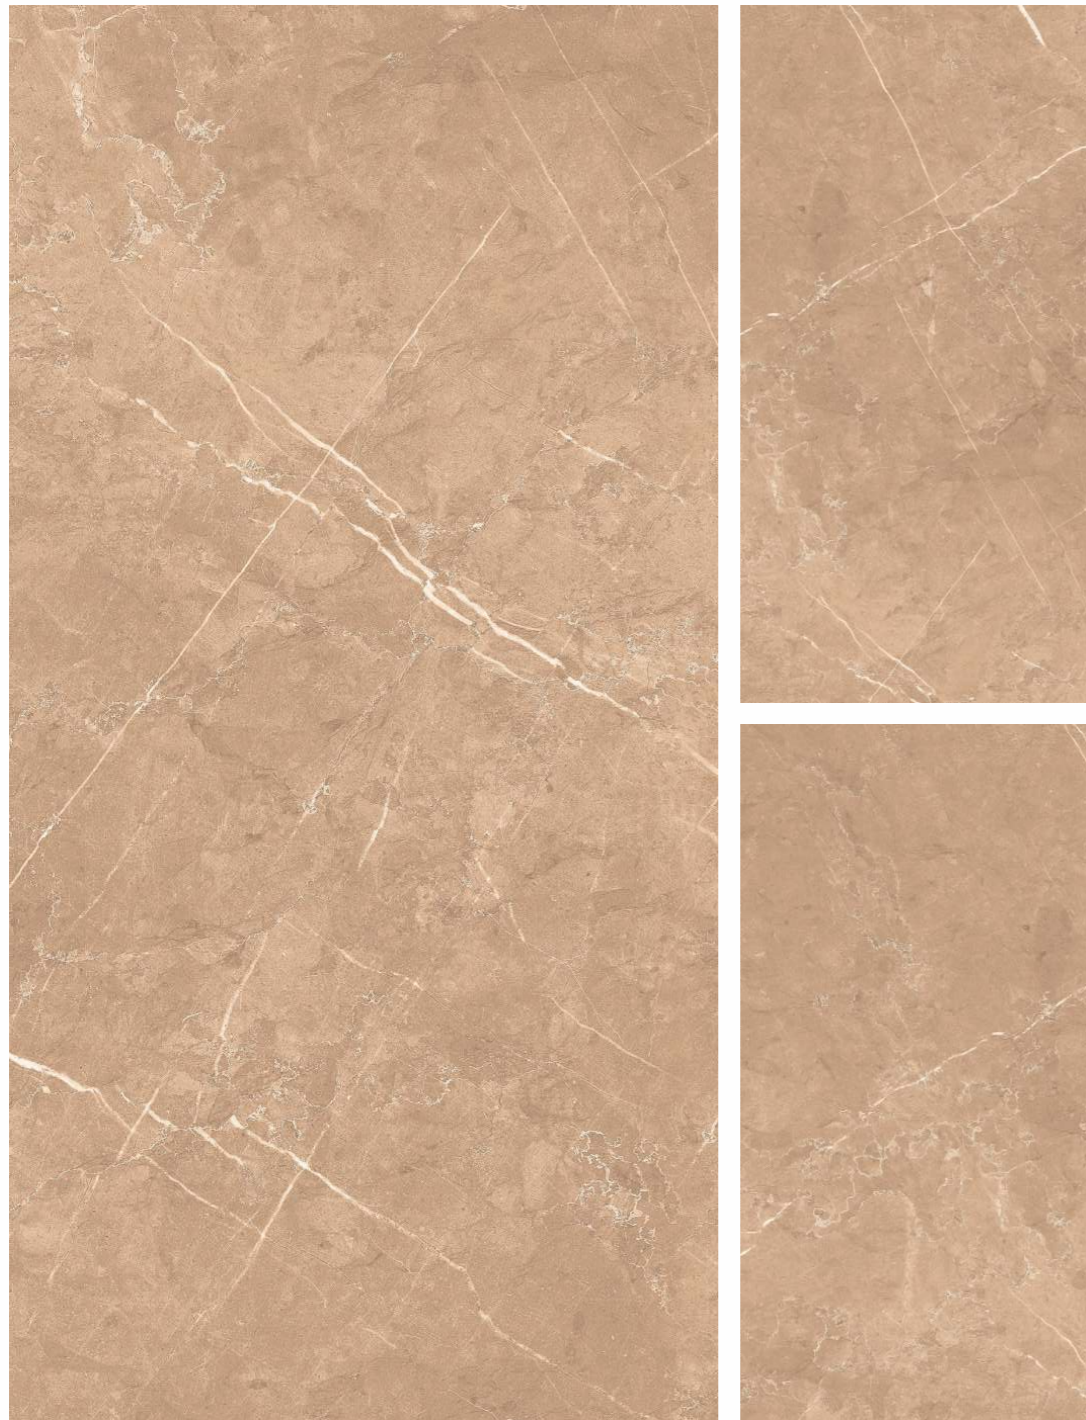

AMAZING
EXPERIENCE

Back To Index

LIGHT & DARK
Marble

Concept

ARMANI CLARO BROWN