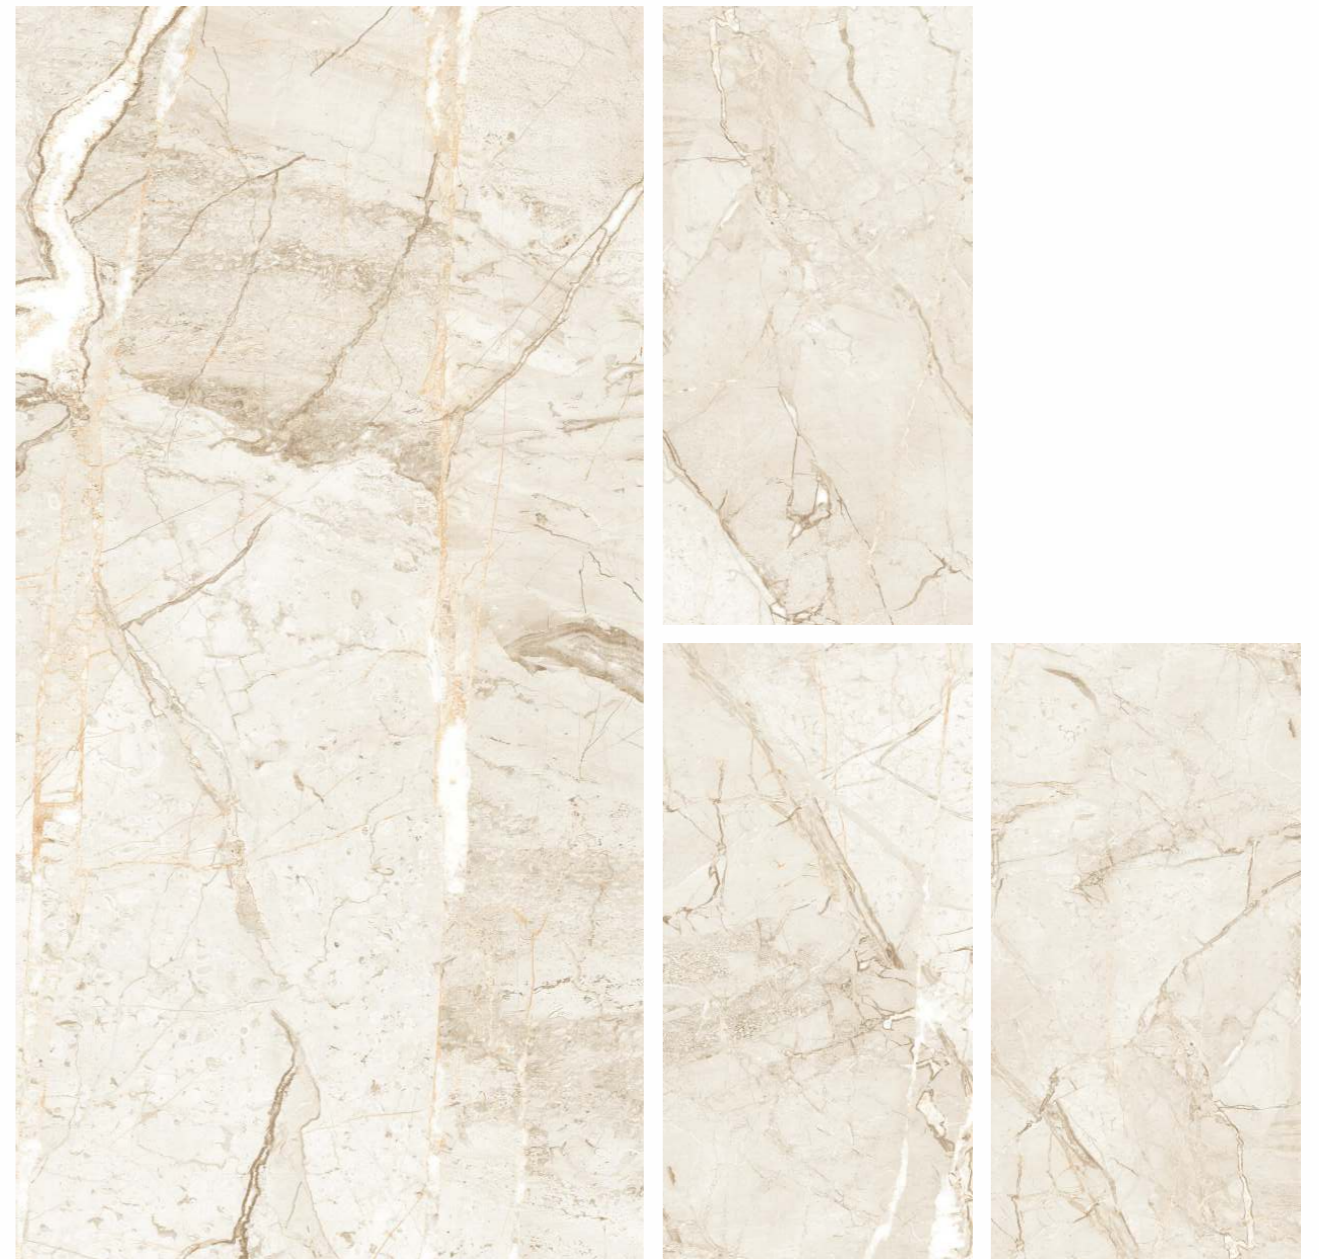

KUGET CREMA