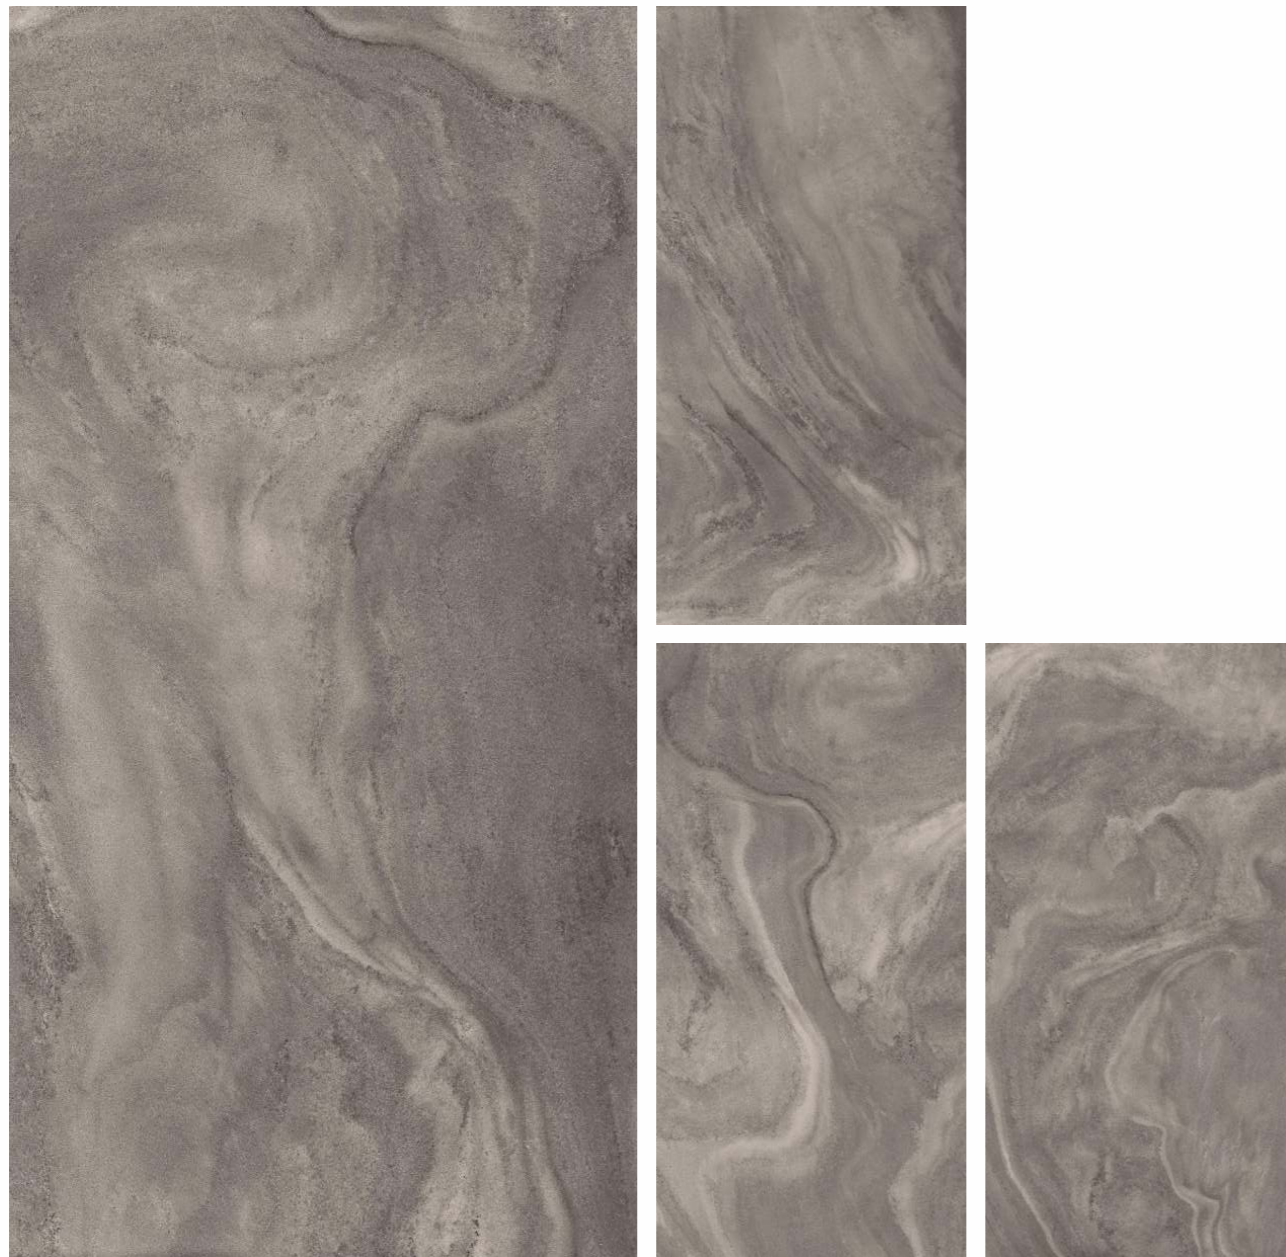

AMAZING
EXPERIENCE

Back To Index

LIGHT & DARK
Marble

Concept

PALISSA MORO

Surface - Glossy

PALISSA BEIGE

4 Random 600x1200MM