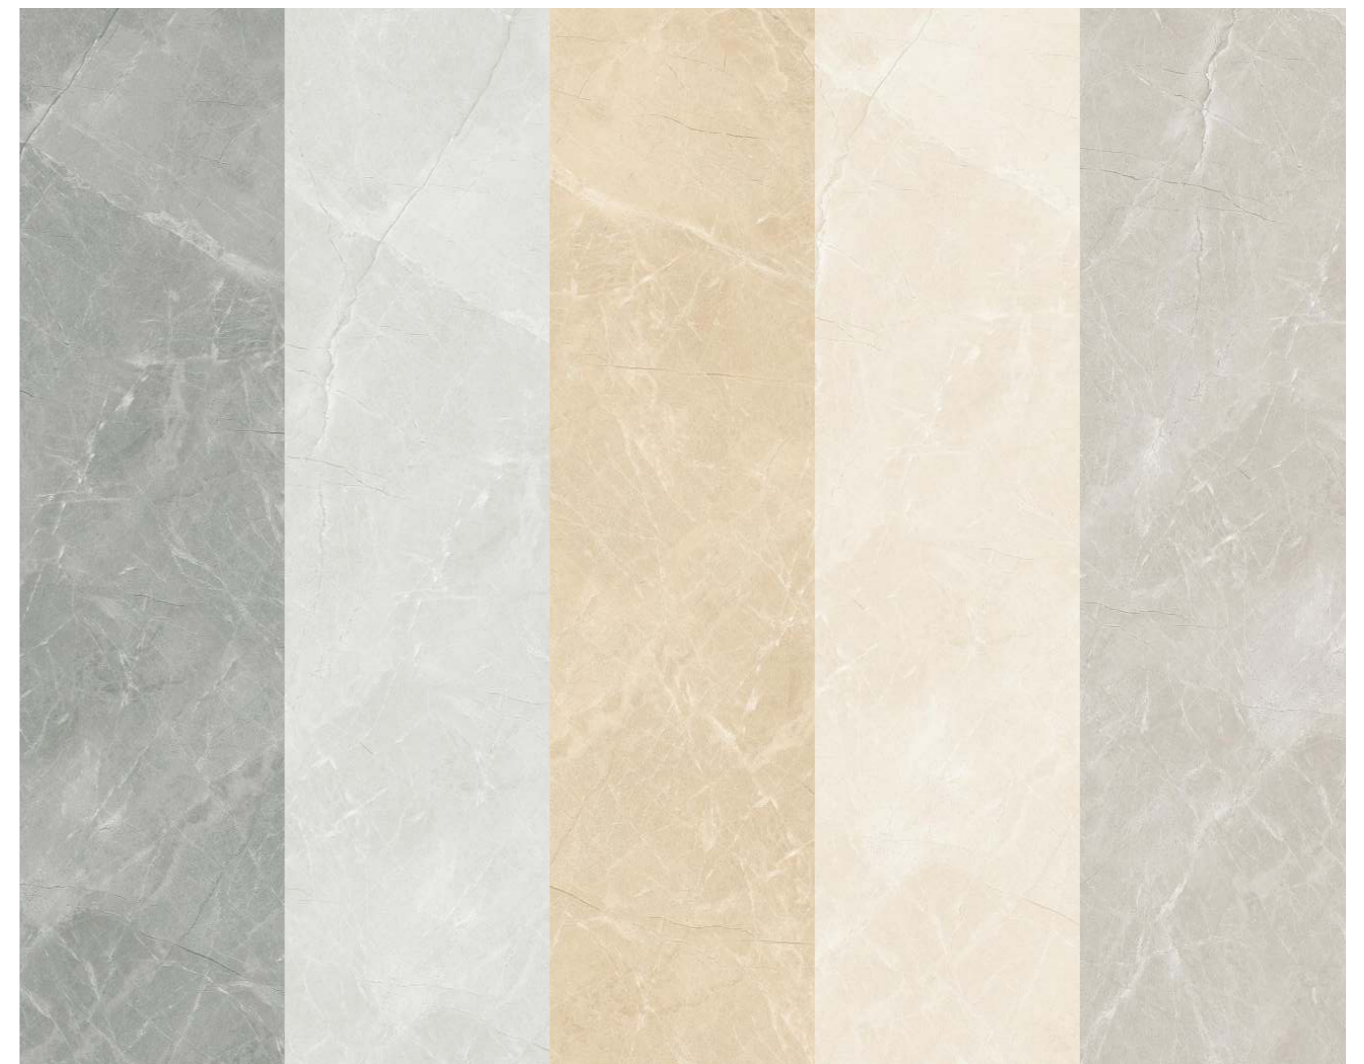

MOSET

Italian Color Combinations

often draw inspiration from the rich cultural and natural landscapes of Italy.

The classic pairing of red, white, and green, mirroring the Italian flag, is a popular choice and symbolizes the country's national pride. This combination can be seen in everything from fashion to interior design, where vibrant reds bring warmth and energy, whites offer a sense of purity and lightness, and greens evoke the lush countryside and historic architecture.

LIGHT & DARK
Marble
Concept

Color Range