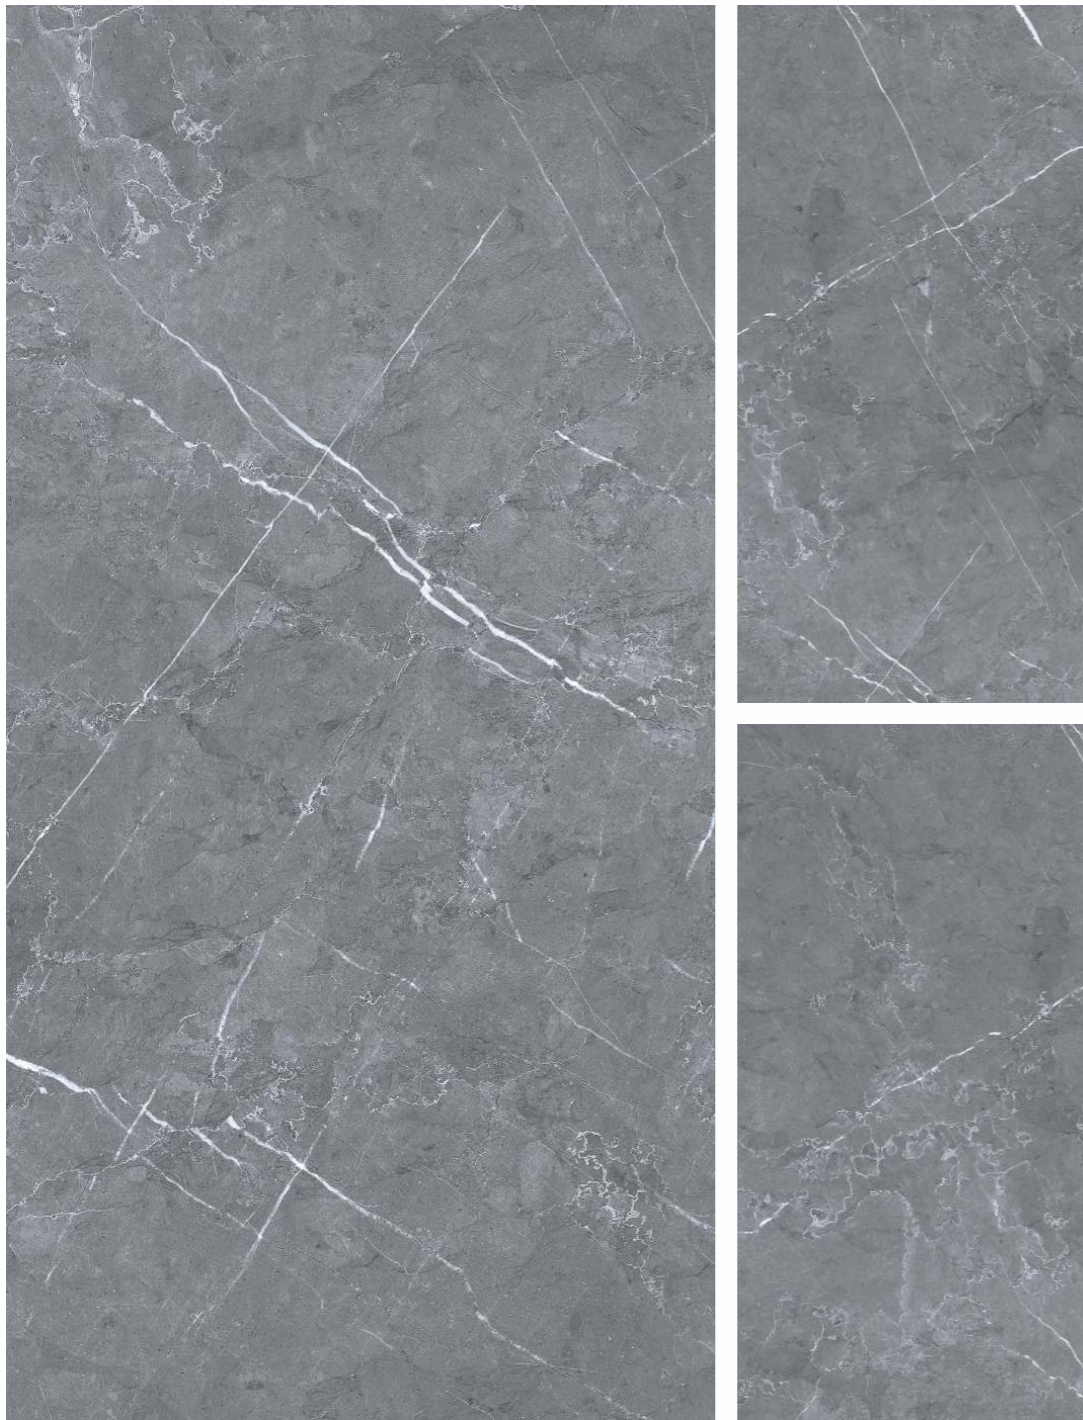

AMAZING
EXPERIENCE

LIGHT & DARK
Marble

Concept

ARMANI CLARO SMOKY