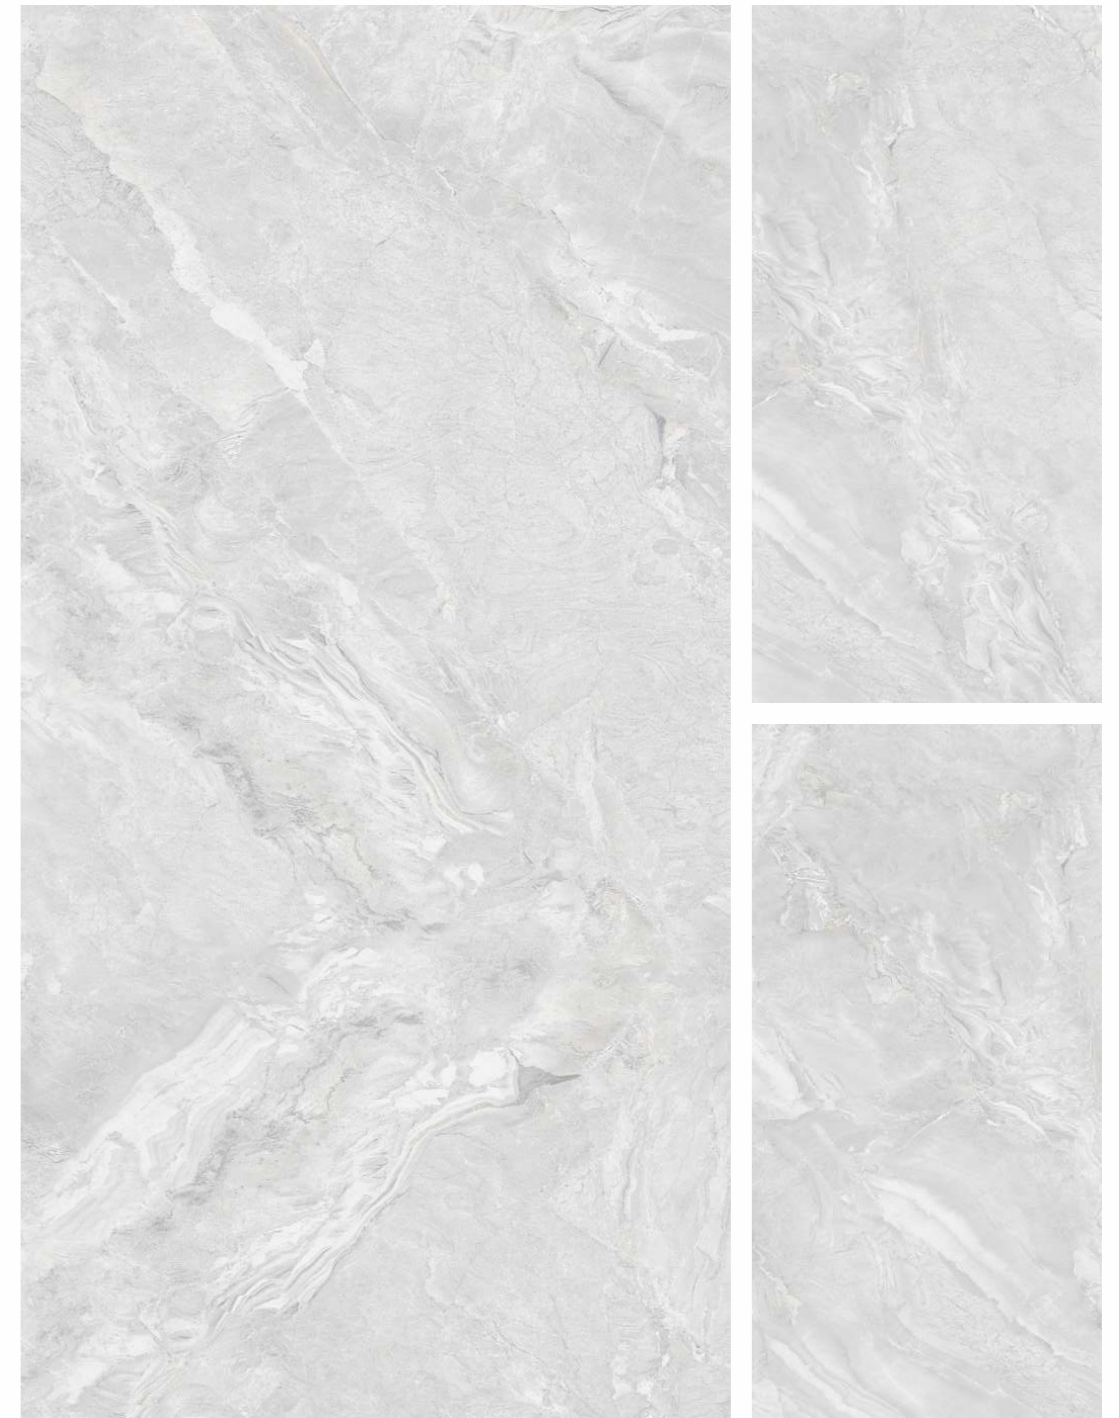

ALASKA GREY