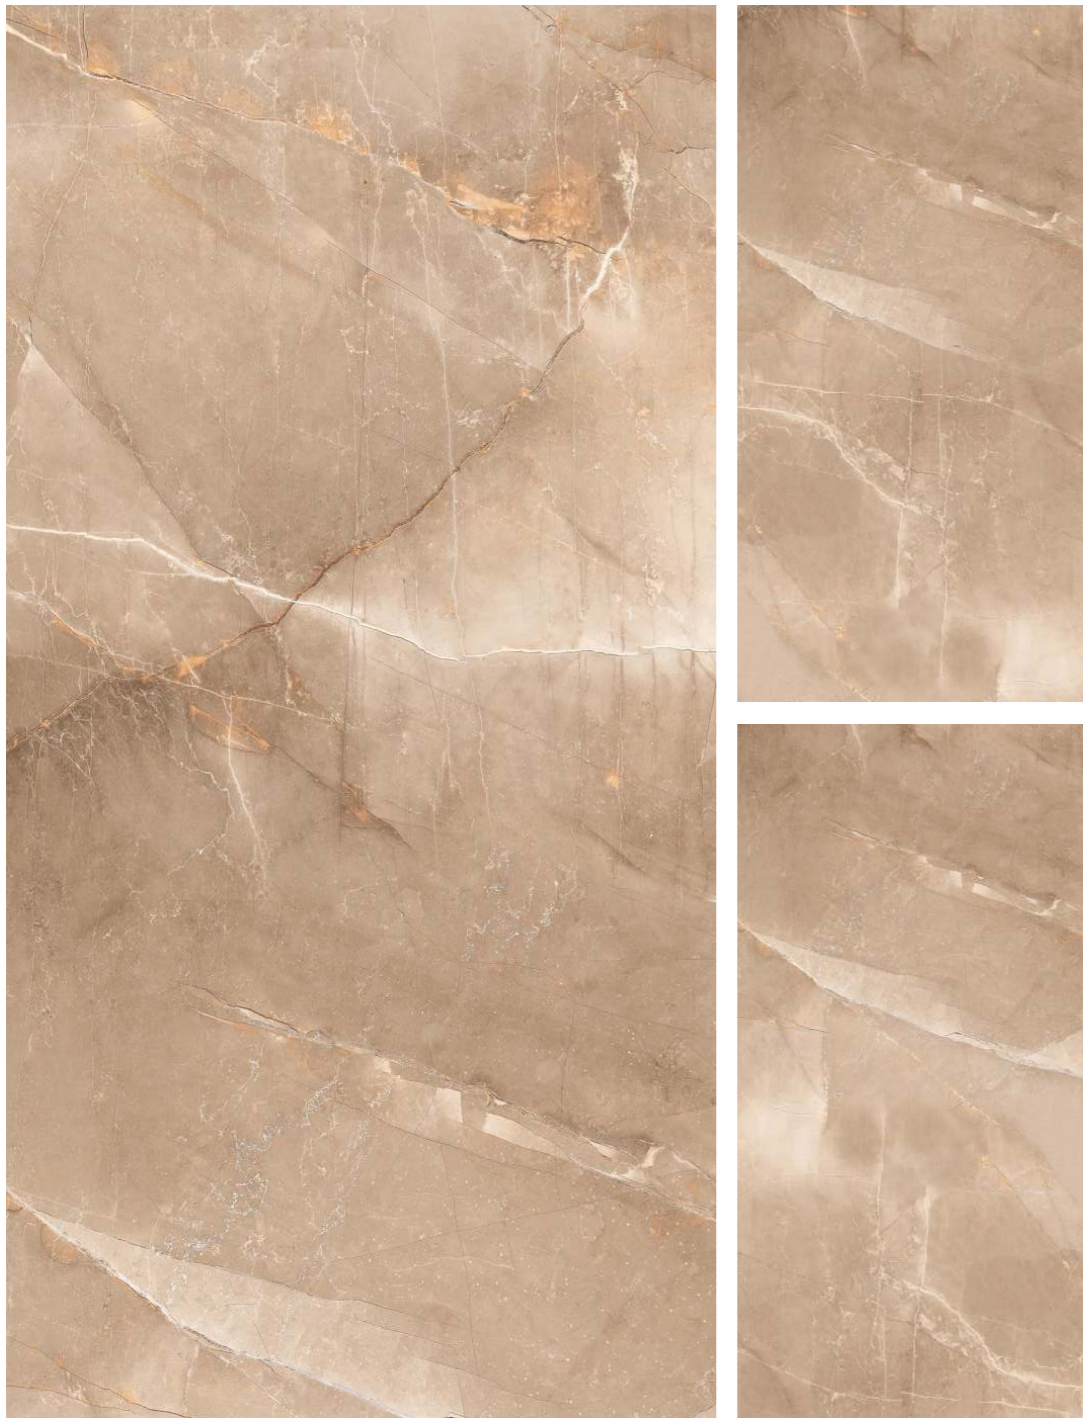

3 Random 600x1200MM

BOSTON DESERT
BOSTON BEIGE

LIGHT & DARK
Marble
Concept

AMAZING
EXPERIENCE

LIGHT & DARK
Marble
Concept

BOSTON DESERT

Surface - Glossy

BOSTON BEIGE