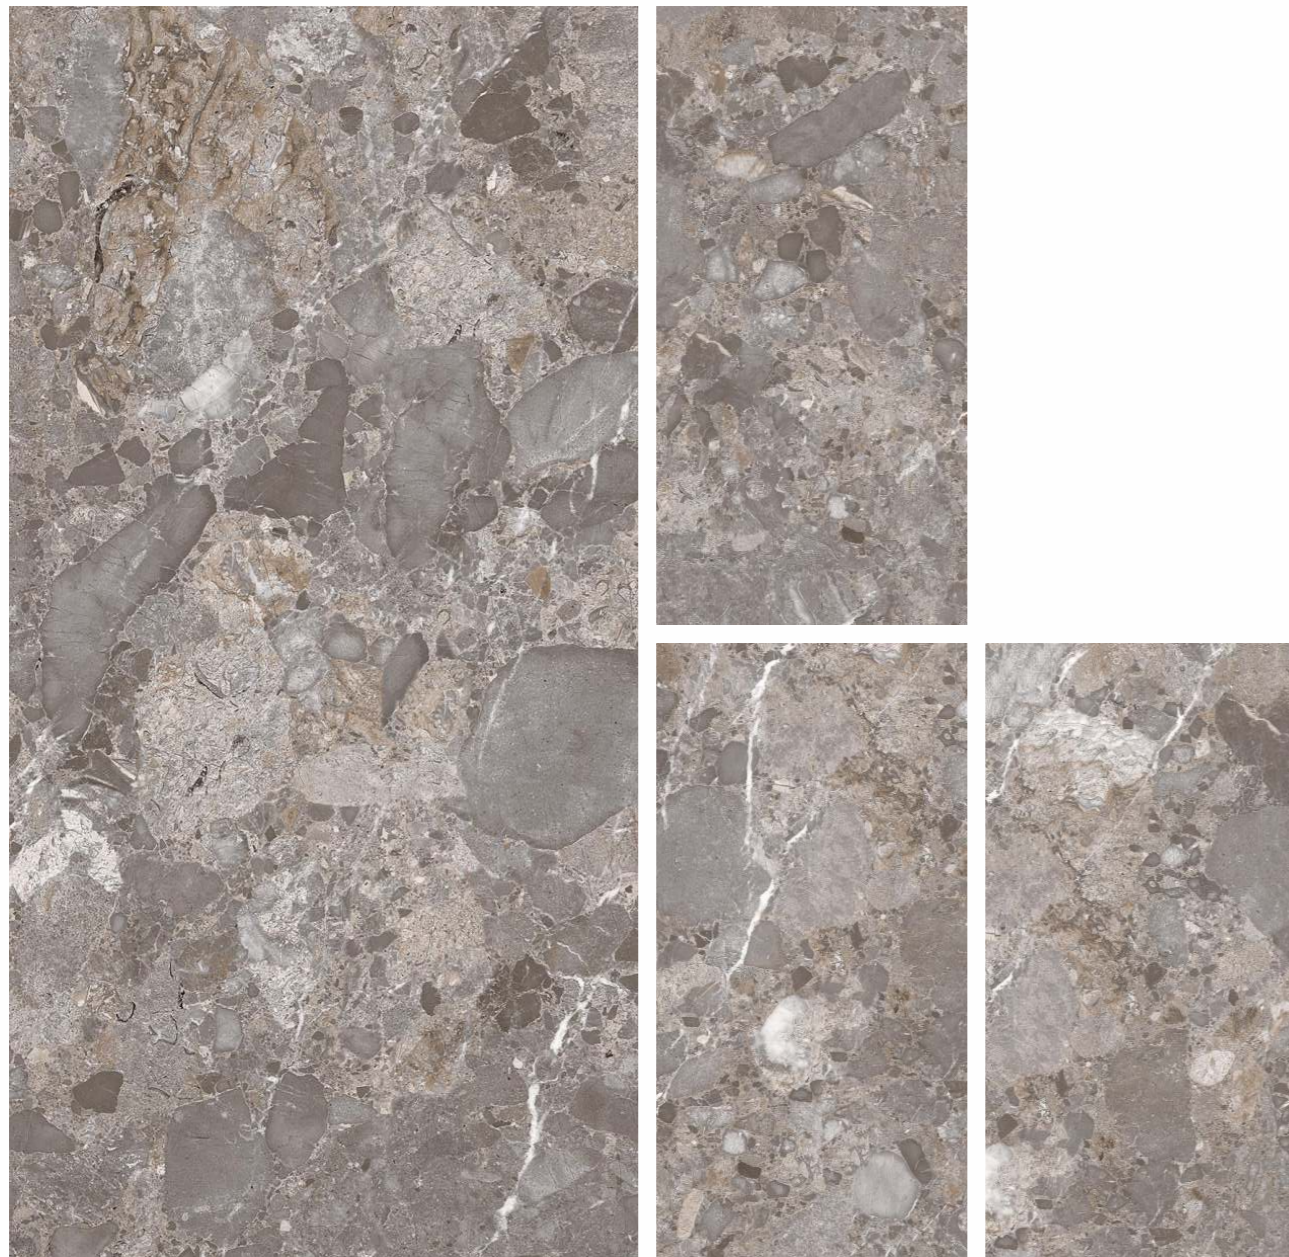

AMAZING
EXPERIENCE

Back To Index

LIGHT & DARK
Marble

Concept

STONZER GREY

Surface - Glossy

STONZER PEARL

4 Random 600x1200MM