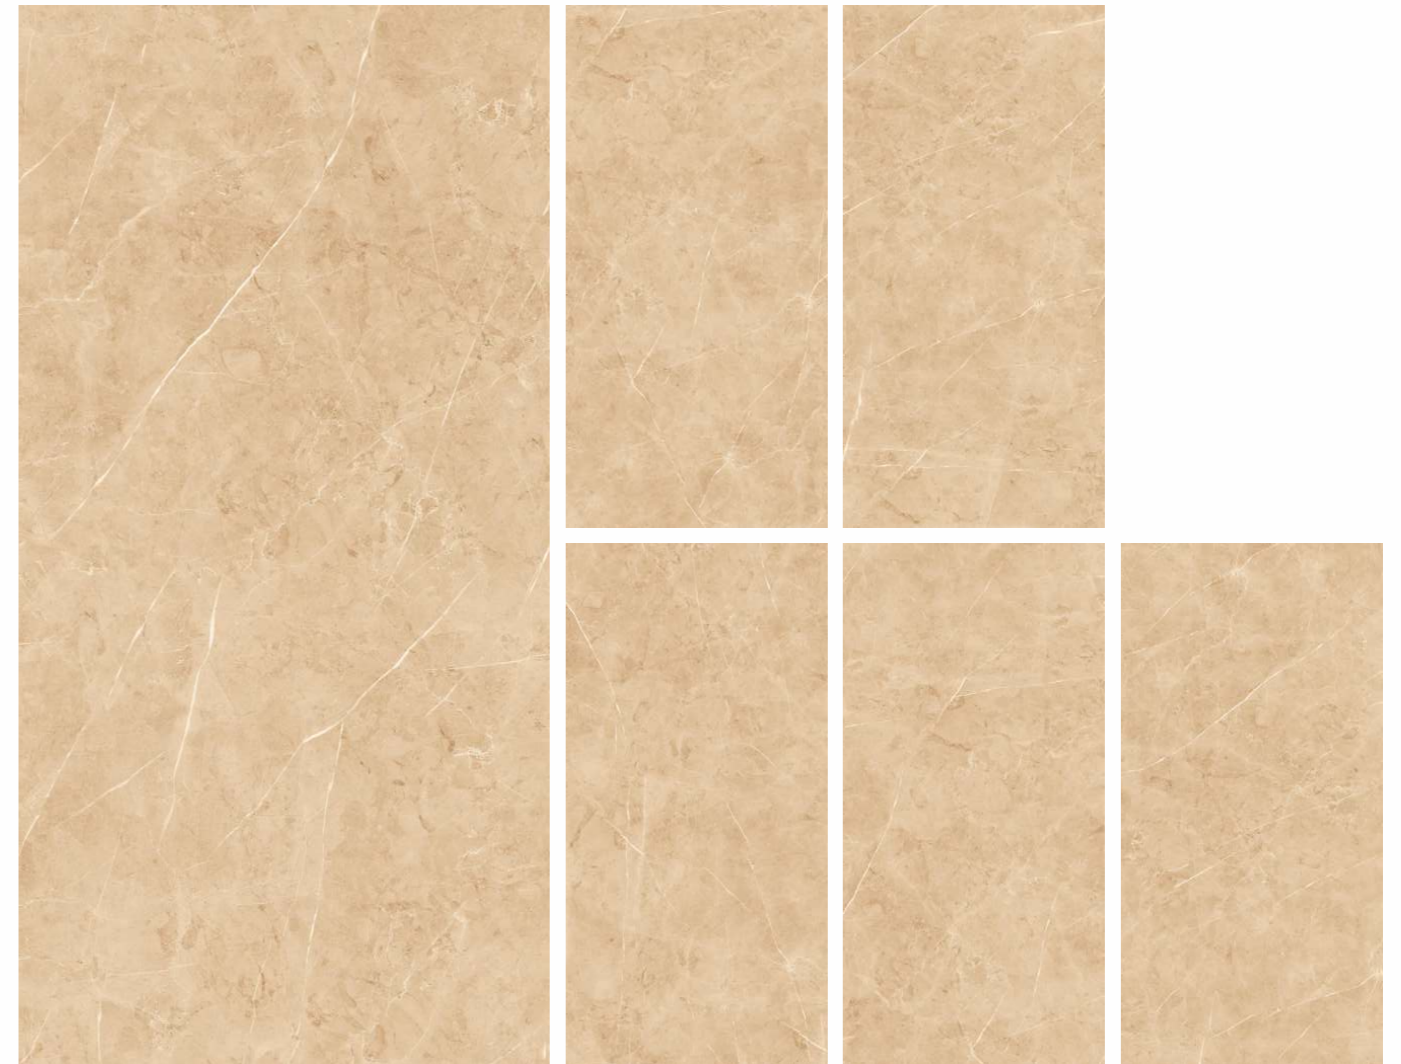

CARTUS BEIGE