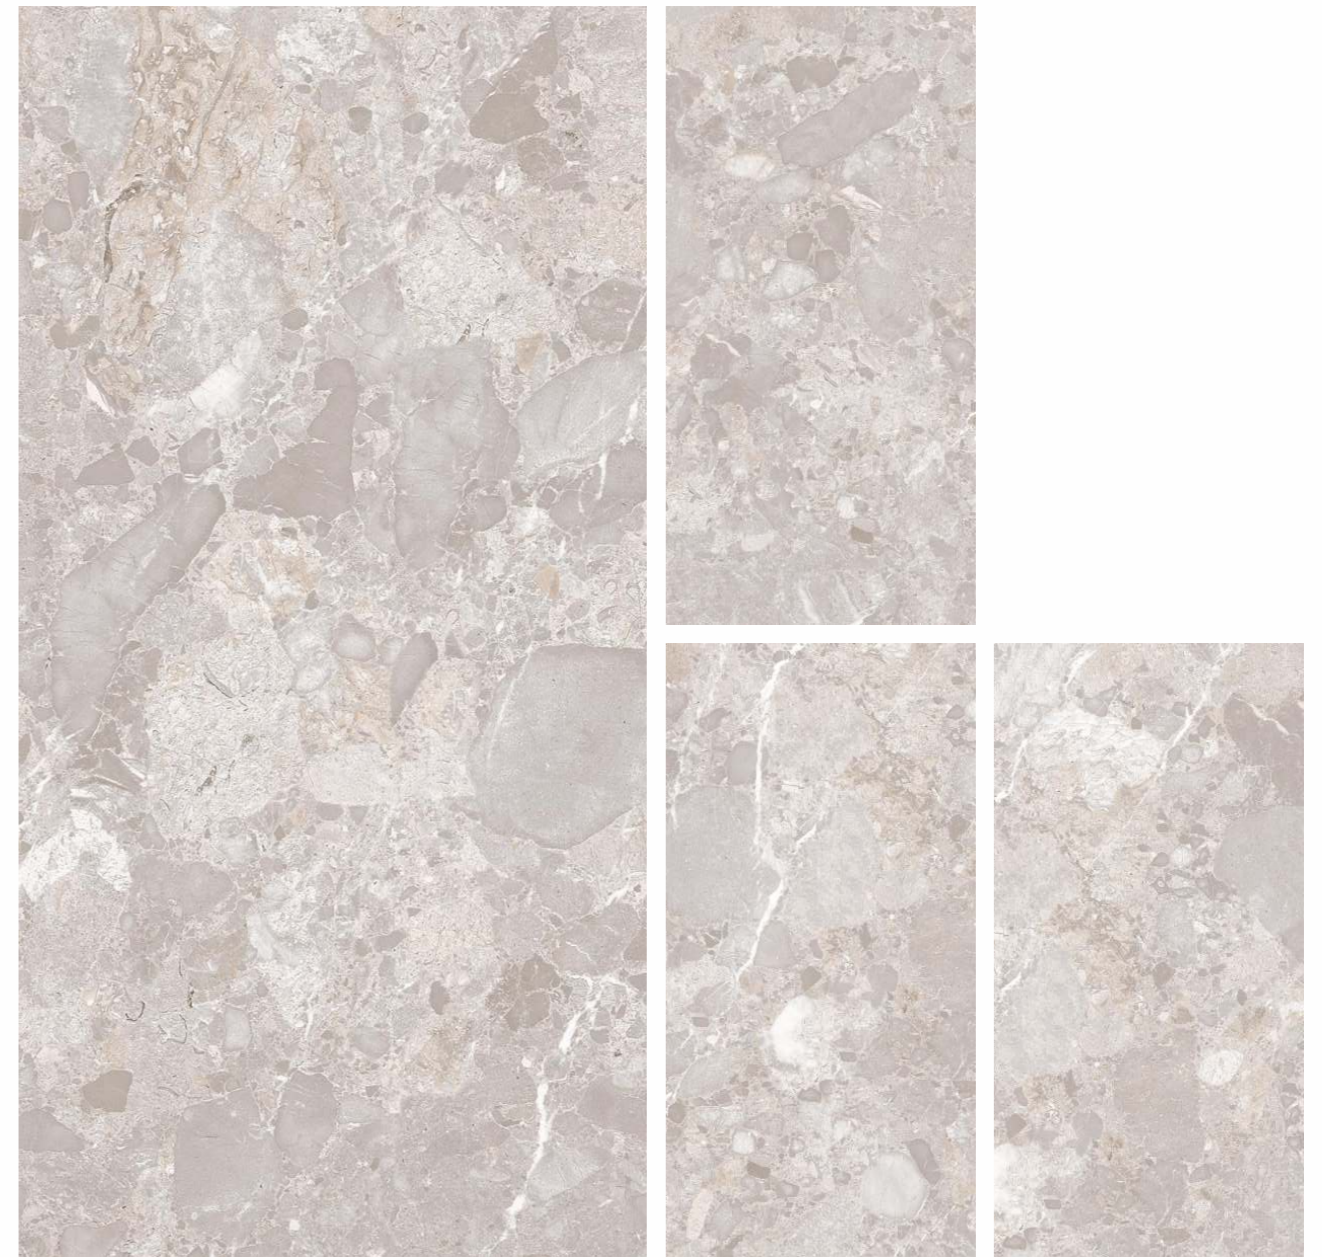

AMAZING
EXPERIENCE

Back To Index

LIGHT & DARK
Marble

Concept

STONZER GREY

Surface - Glossy

STONZER PEARL

4 Random 600x1200MM