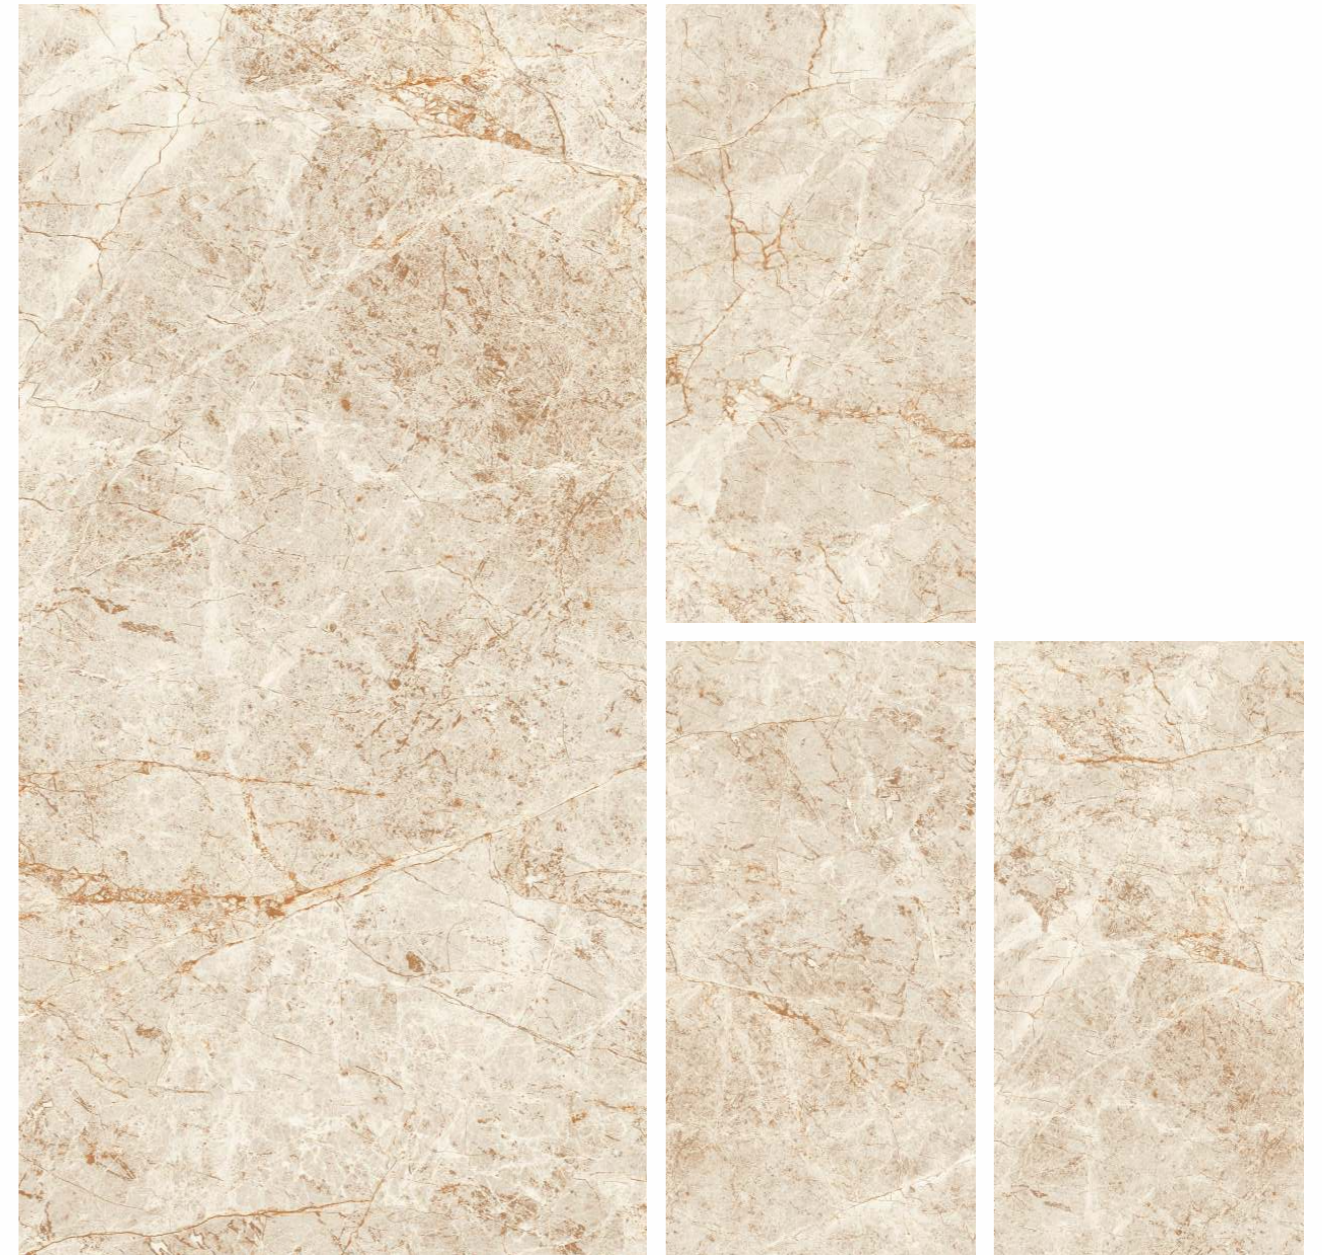

THUNDER BEIGE