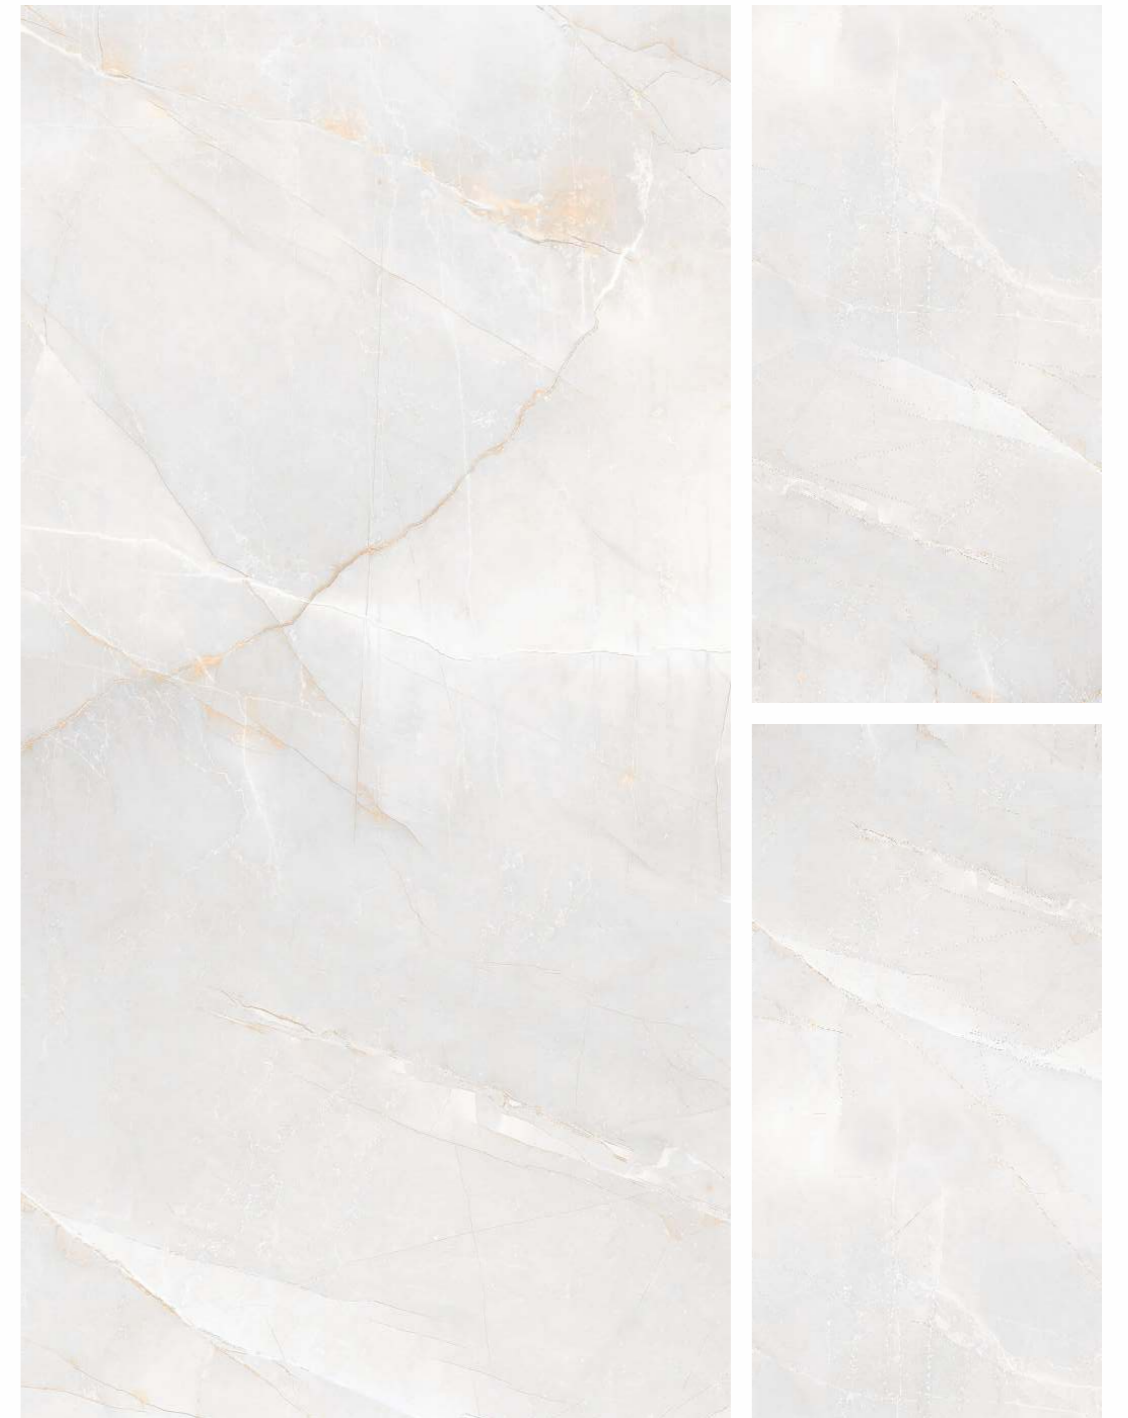

4 Random 600x1200MM

BOSTON BLUE
BOSTON BLUE LIGHT

LIGHT & DARK
Marble
Concept

AMAZING
EXPERIENCE

LIGHT & DARK
Marble
Concept

BOSTON BLUE

Surface - Glossy

BOSTON BLUE LIGHT