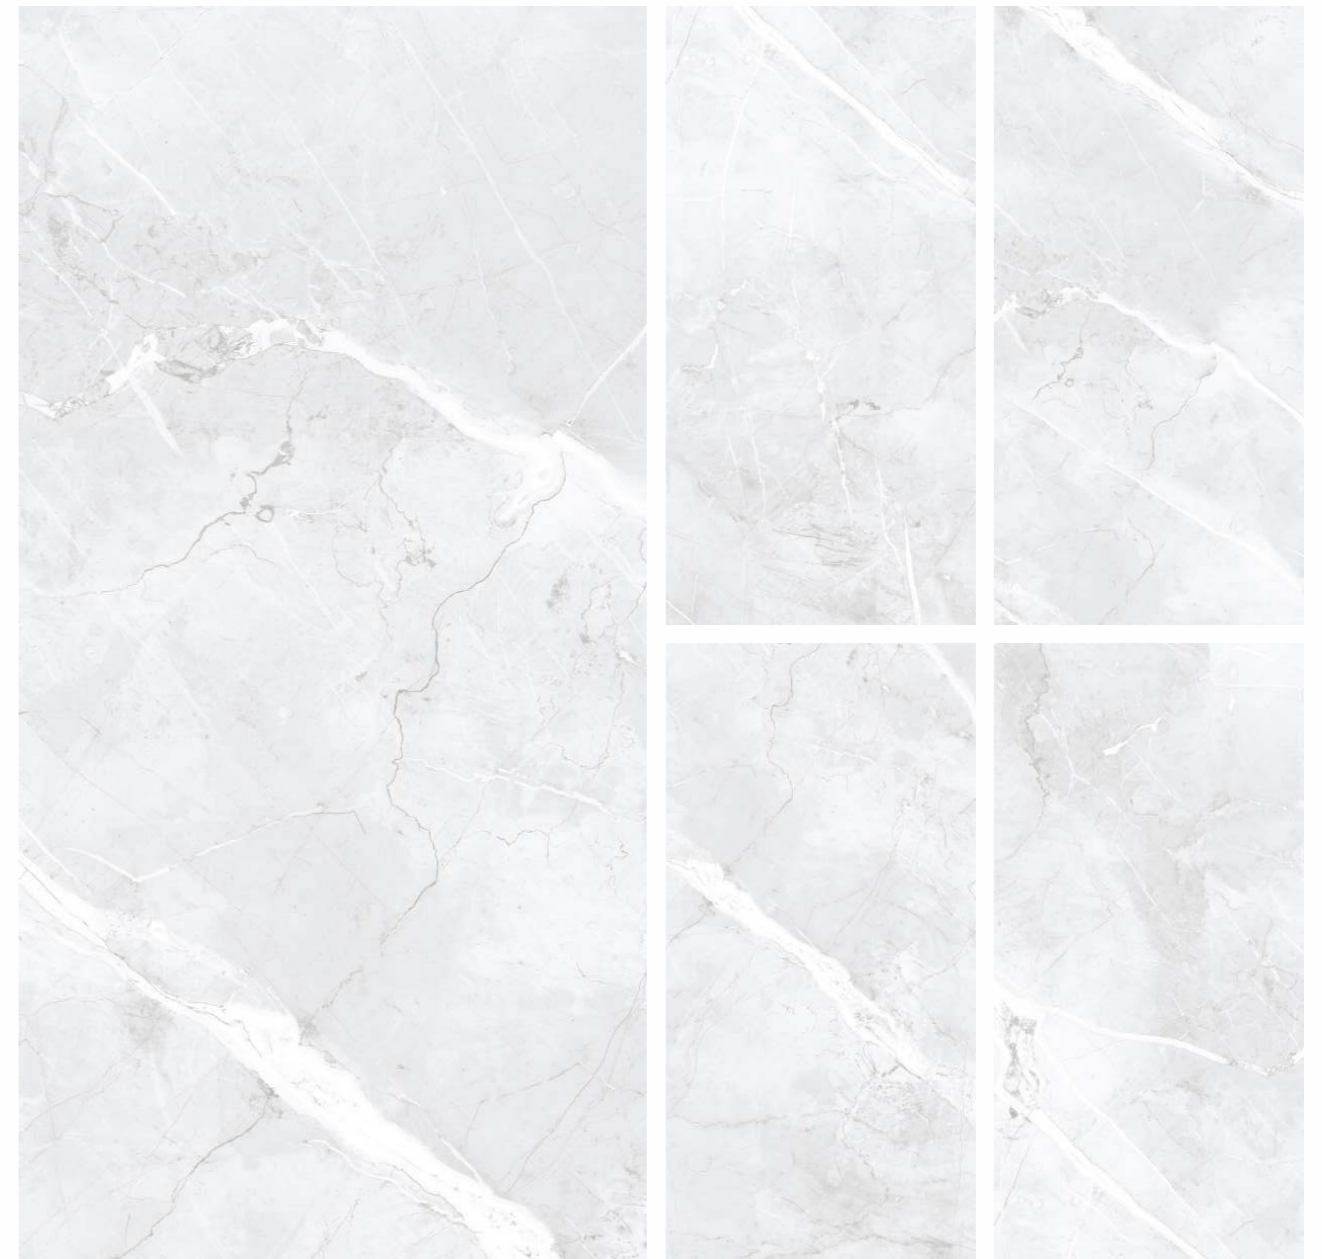

MEGA GREY
MEGA LIGHT GREY

LIGHT & DARK
Marble
Concept

AMAZING
EXPERIENCE

LIGHT & DARK
Marble

Concept

MEGA GREY

Surface - Glossy

MEGA LIGHT GREY