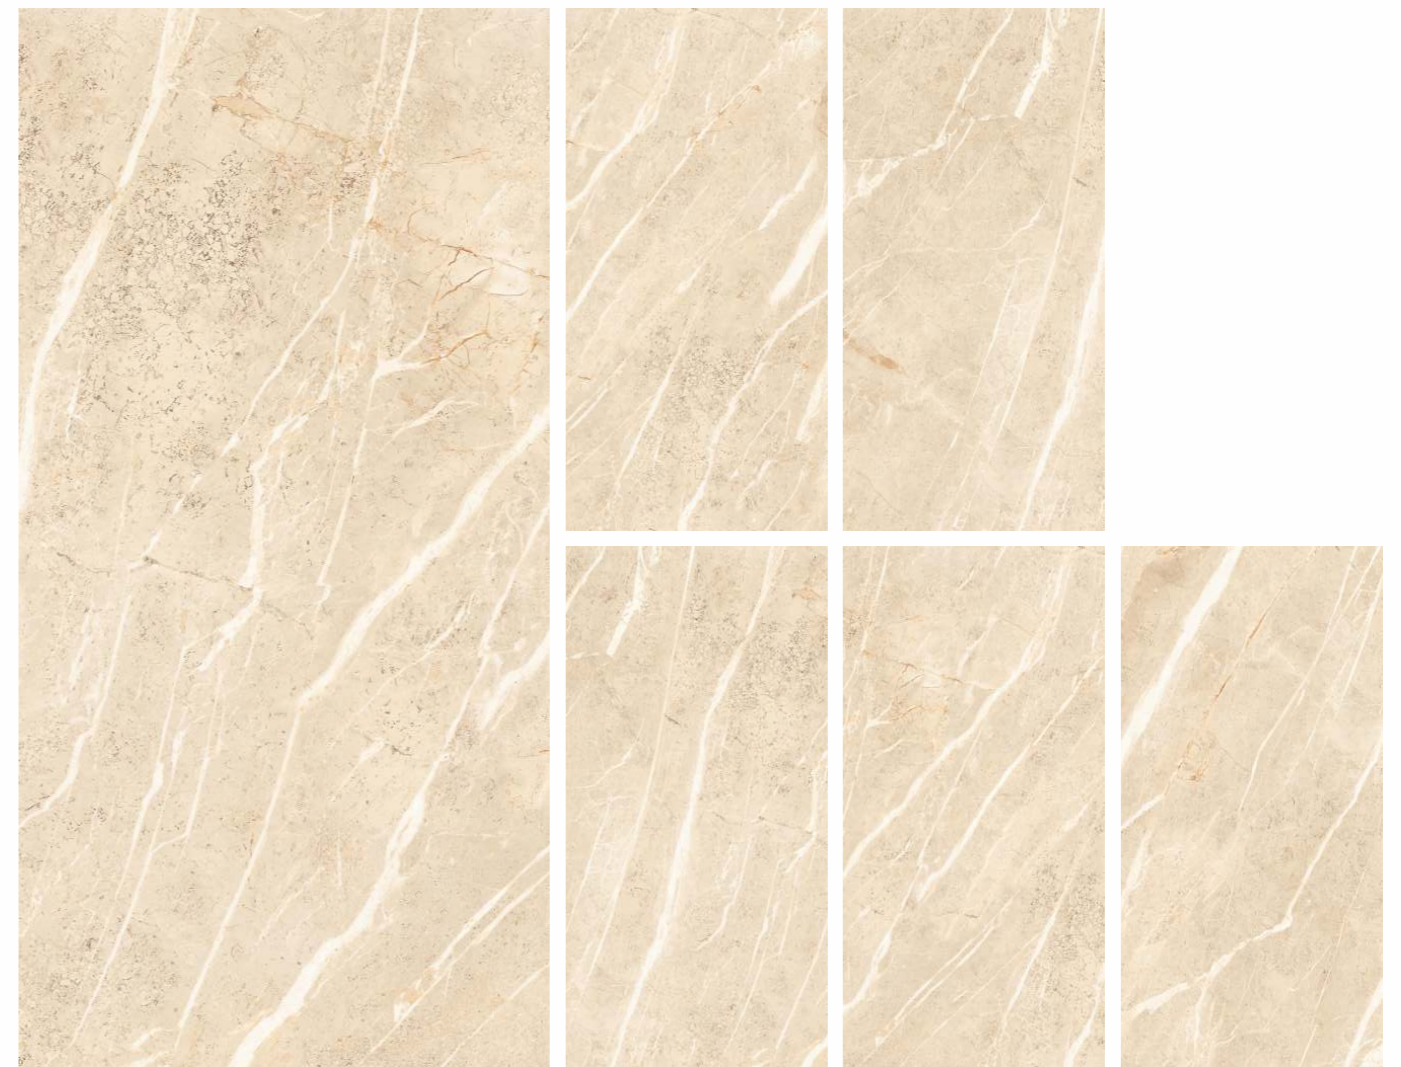

LIGHT & DARK
Marble

Concept

LUSION BROWN

Surface - Glossy

LUSION BEIGE

6 Random 600x1200MM

MOSET

Italian Color Combinations