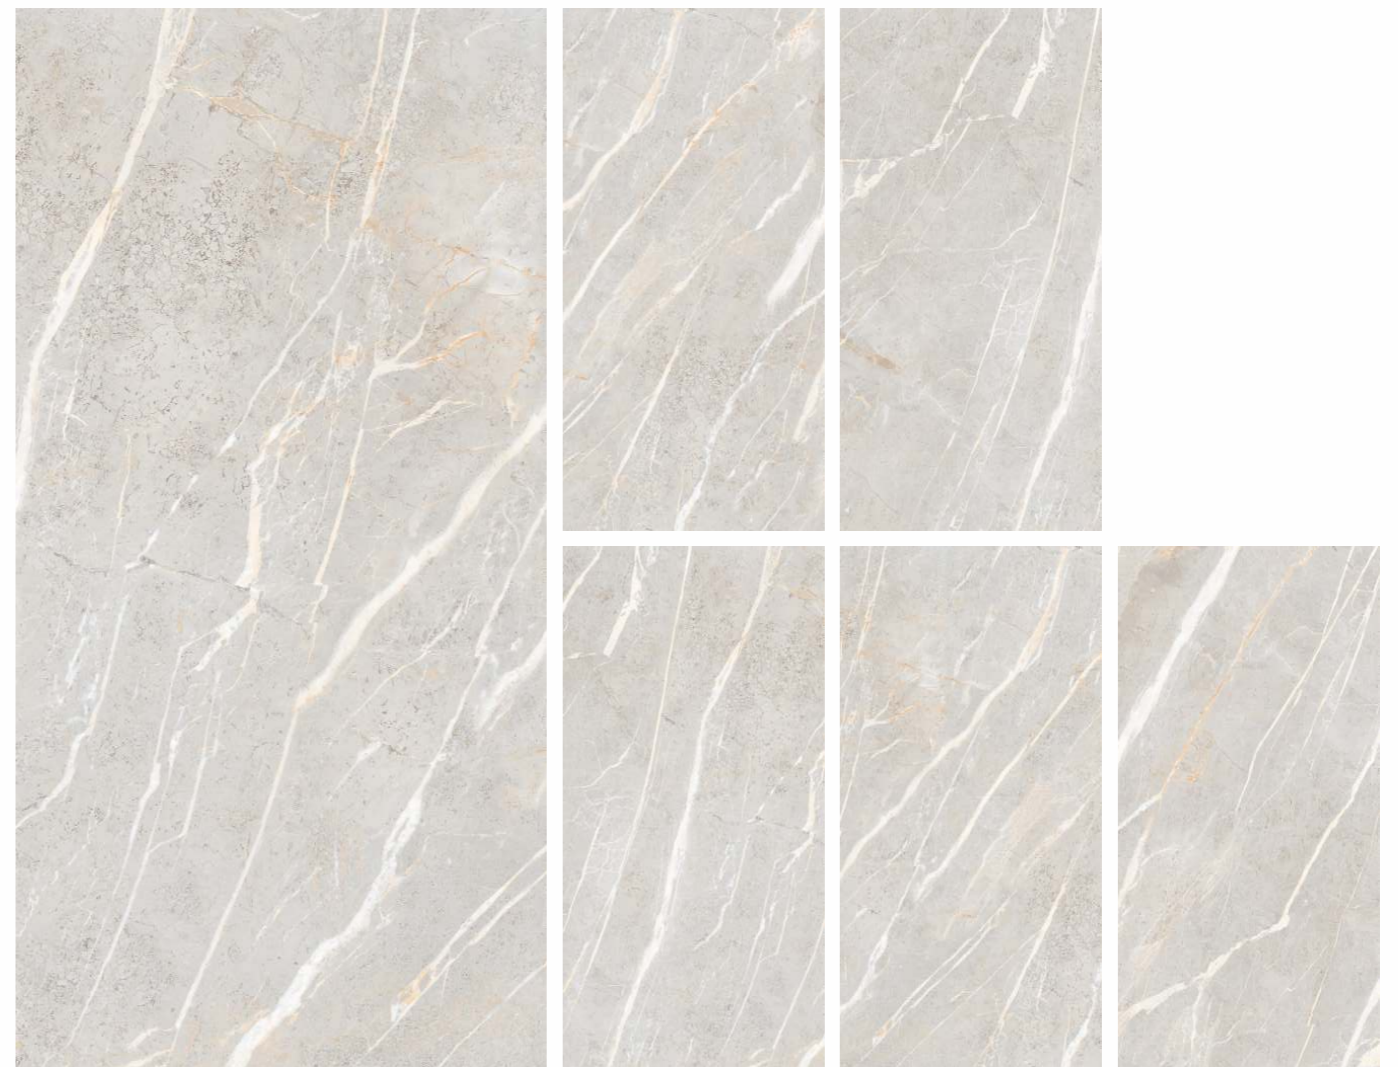

LUSION SILVER