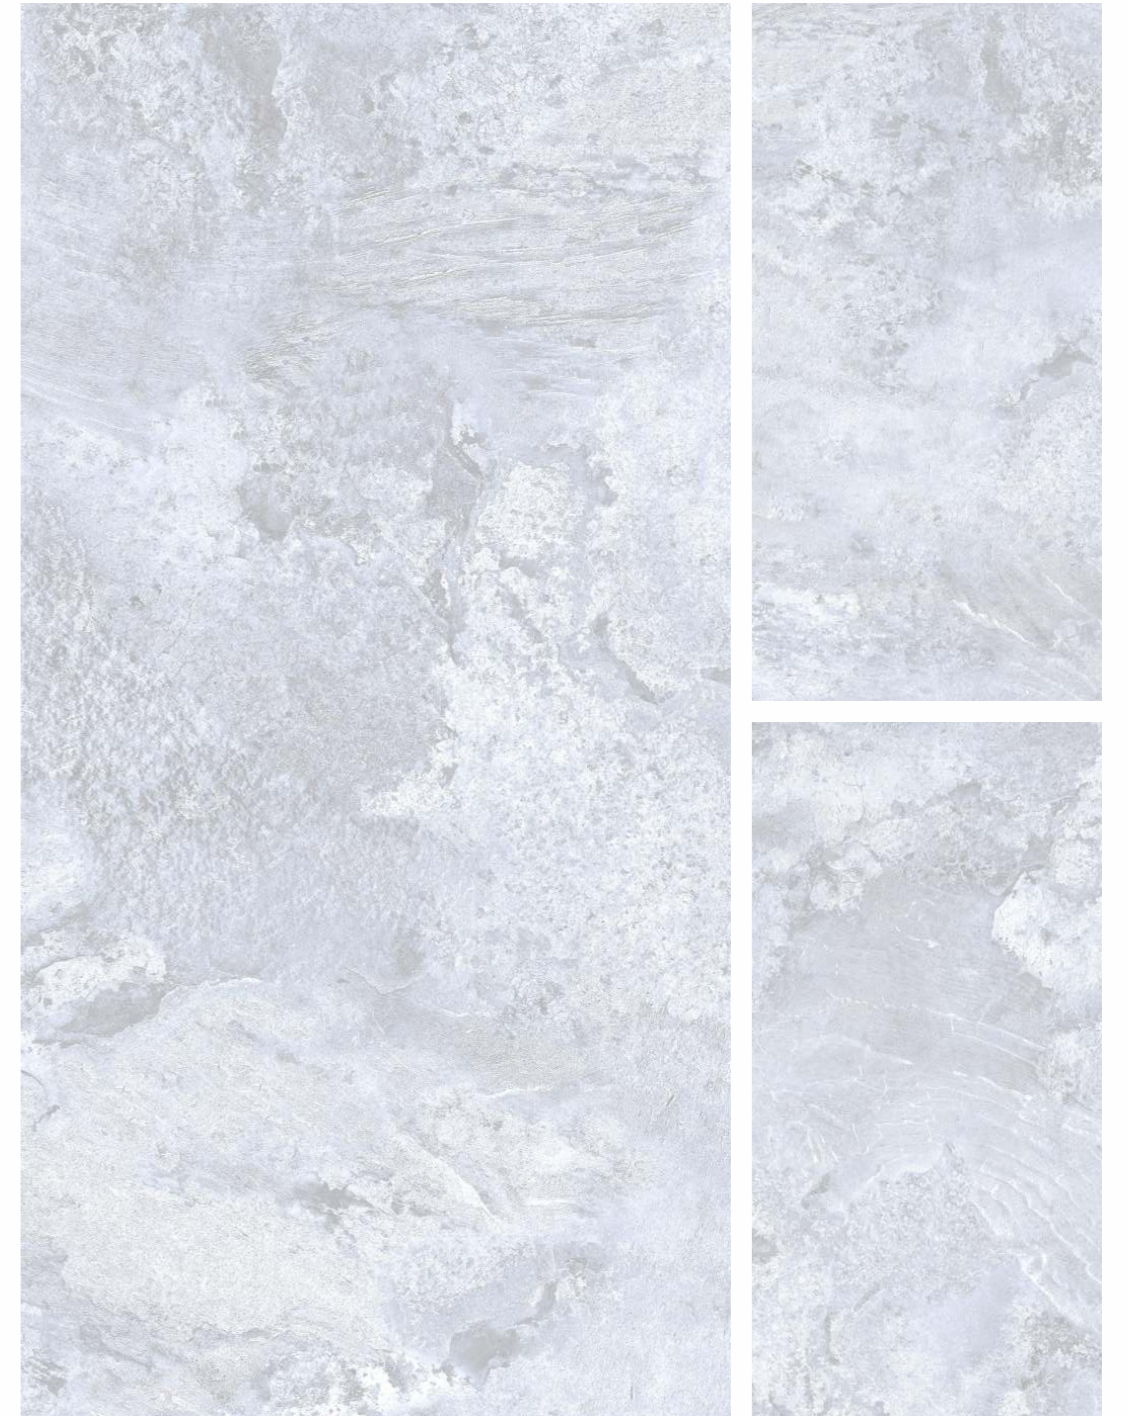

AMAZING
EXPERIENCE

LIGHT & DARK
Marble

Concept

SONVIL AZUL

Surface - Glossy

SONVIL ICE

3 Random 600x1200MM