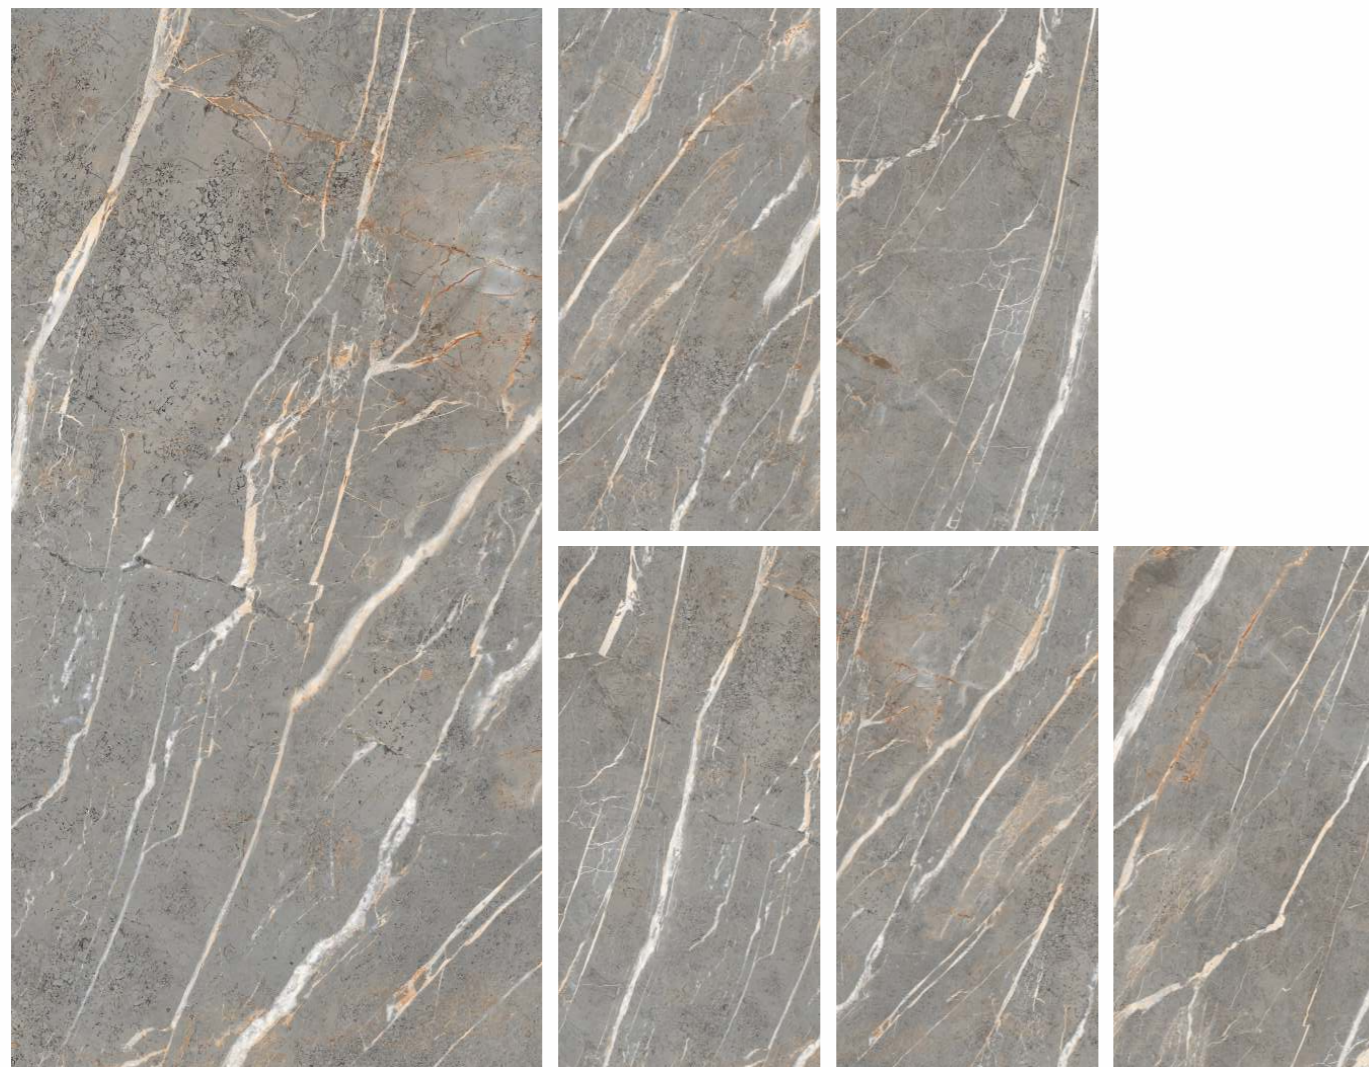

AMAZING
EXPERIENCE

LIGHT & DARK
Marble

Concept

LUSION GREY