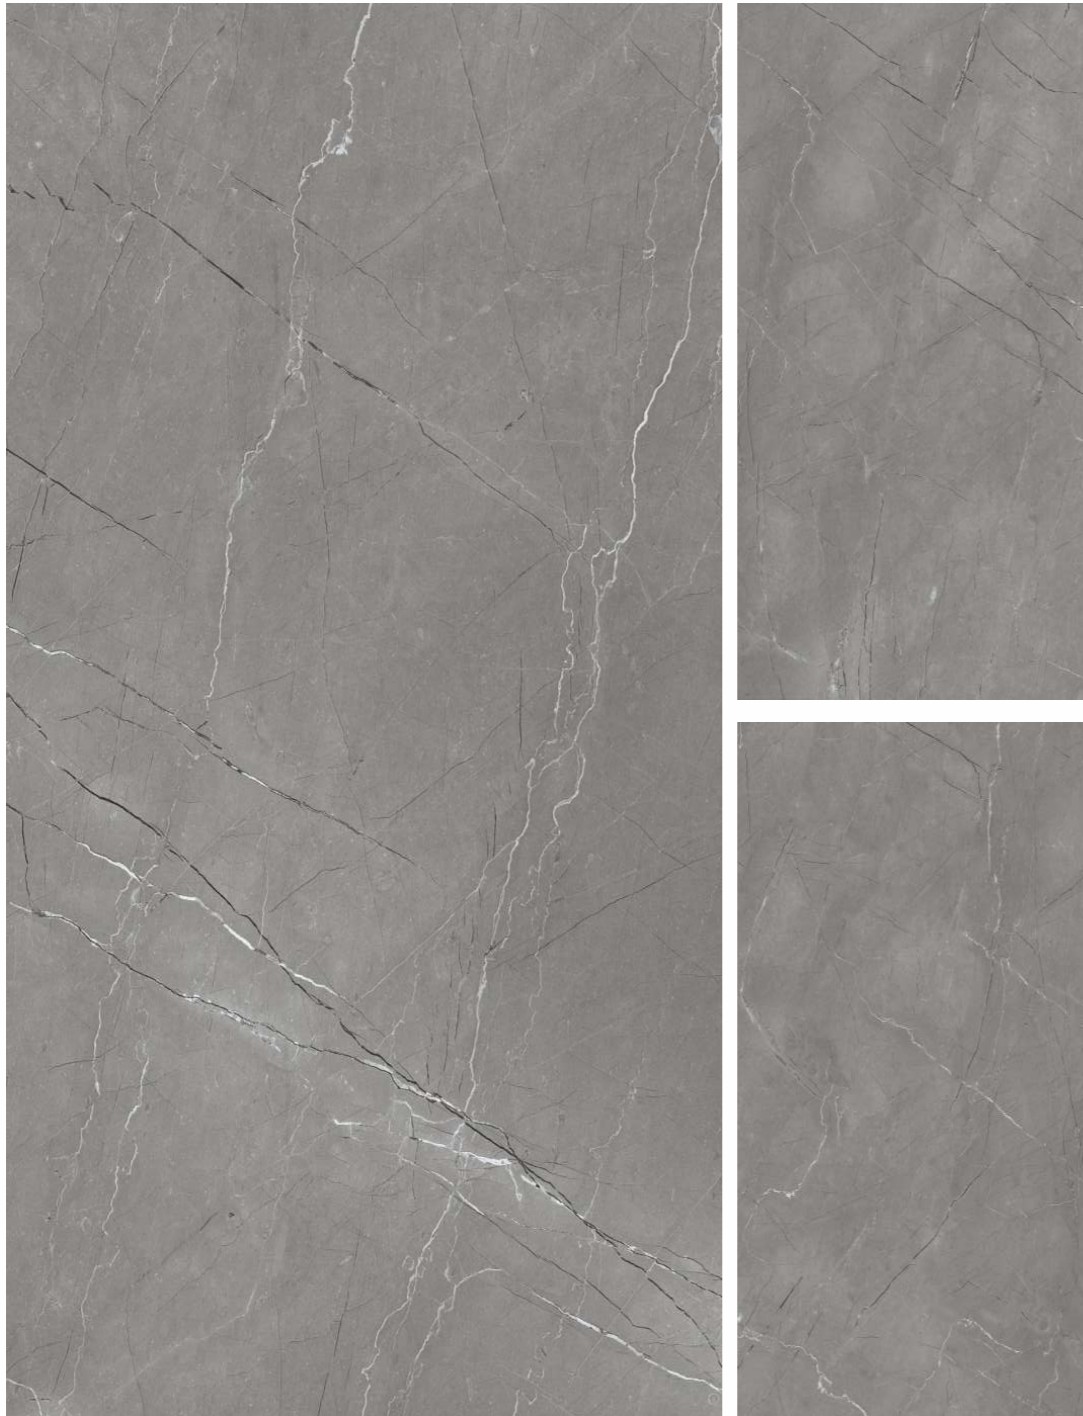

AMAZING
EXPERIENCE

LIGHT & DARK
Marble

Concept

ATLANTA GREY