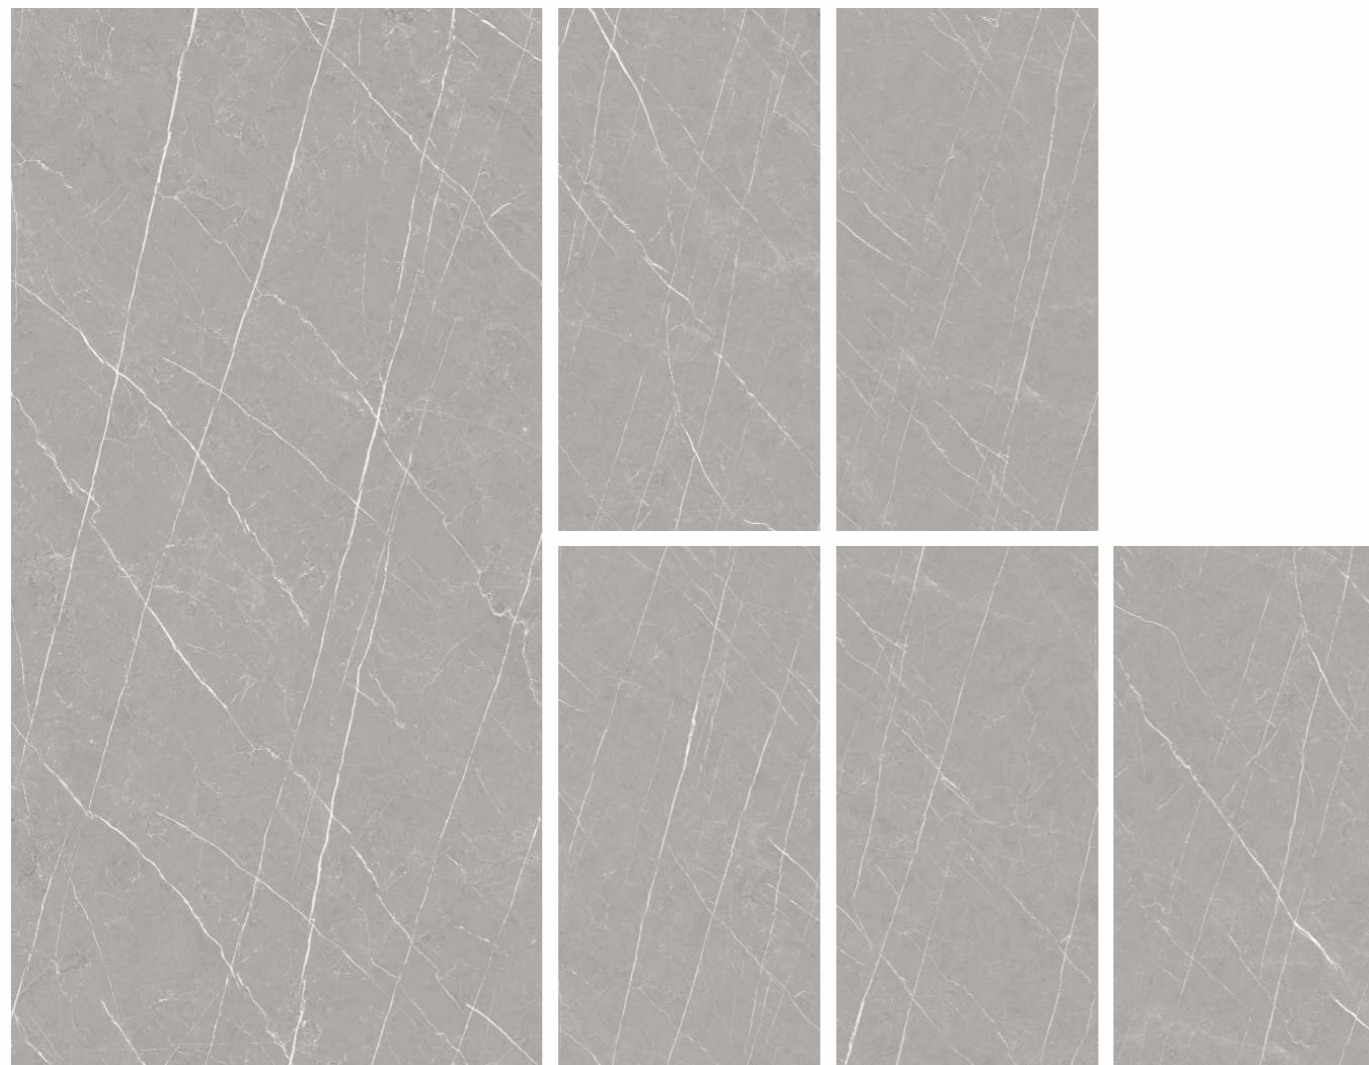

LIGHT & DARK
Marble
Concept

Color Range

KINET BIANCO
KINET GREY

LIGHT & DARK
Marble
Concept

AMAZING
EXPERIENCE

LIGHT & DARK
Marble

Concept

KINET GREY