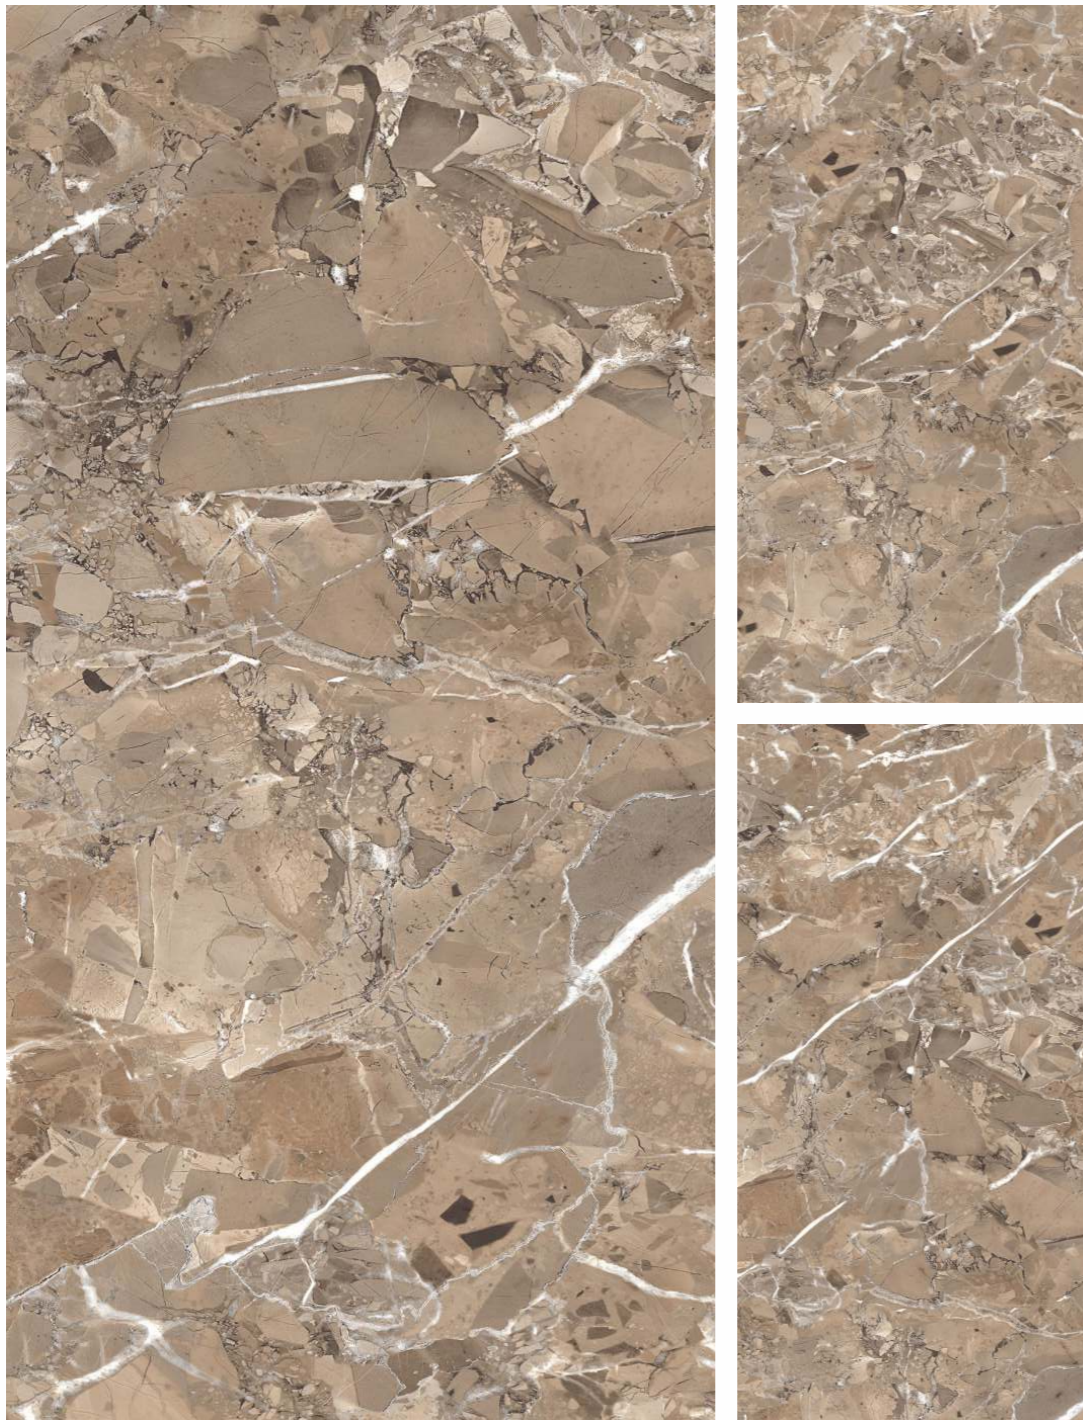

AMAZING
EXPERIENCE

Back To Index

LIGHT & DARK
Marble

Concept

CARTIAN BROWN

Surface - Glossy

CARTIAN CREMA

3 Random 600x1200MM