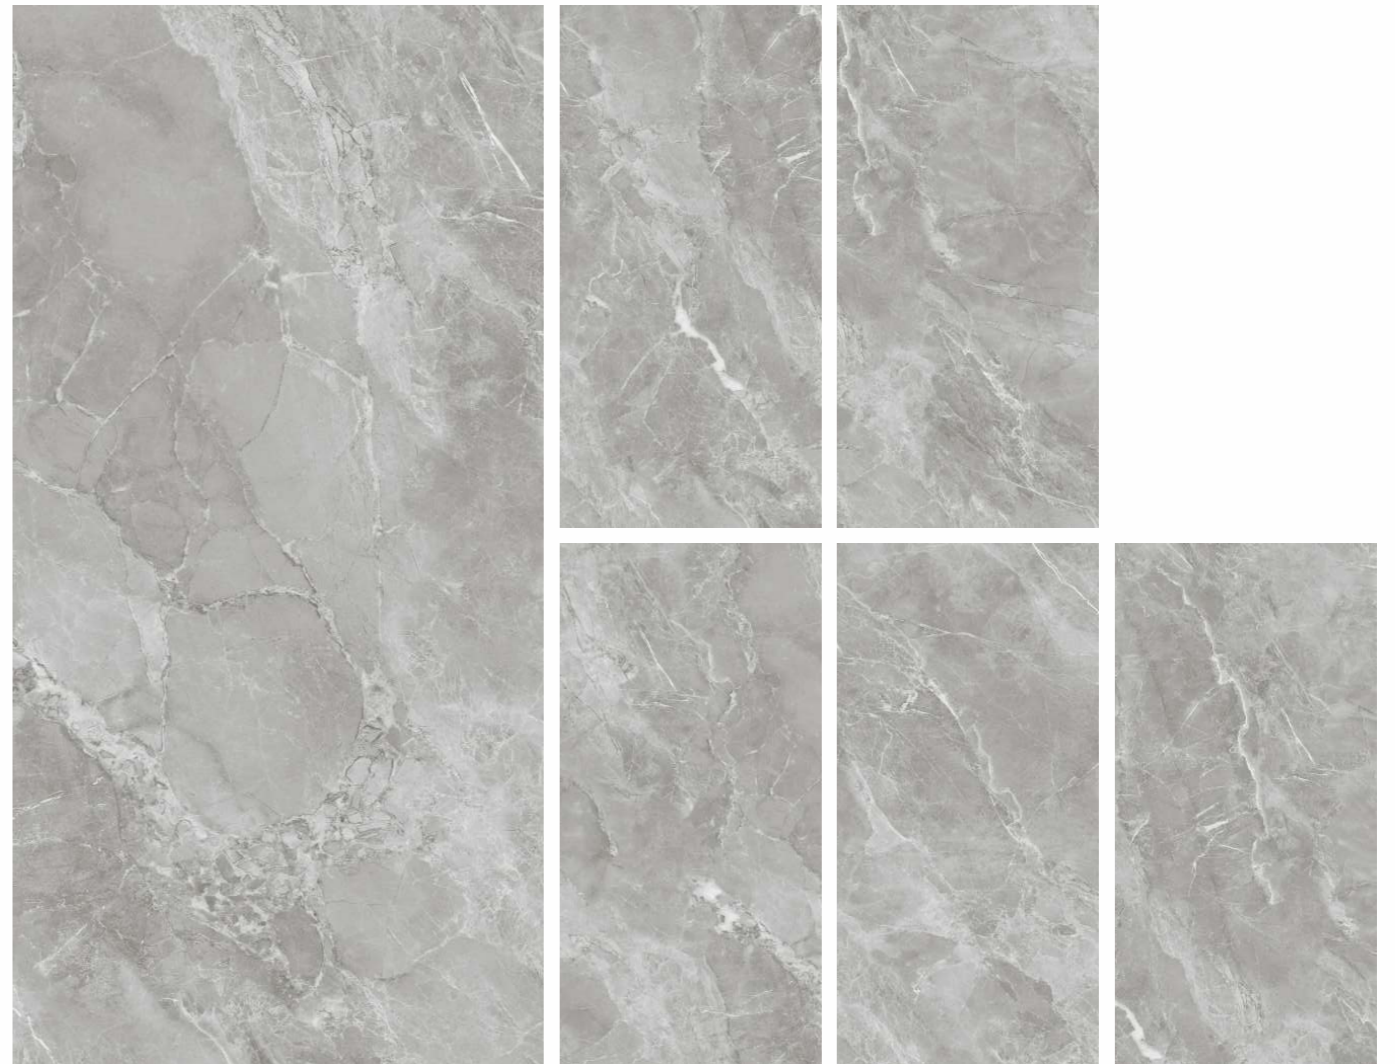

VICTORIOUS GRISS

Surface - Glossy

VICTORIOUS BIANCO

6 Random 600x1200MM

Back To Index

LIGHT & DARK
Marble

Concept

VICTORIOUS GREY