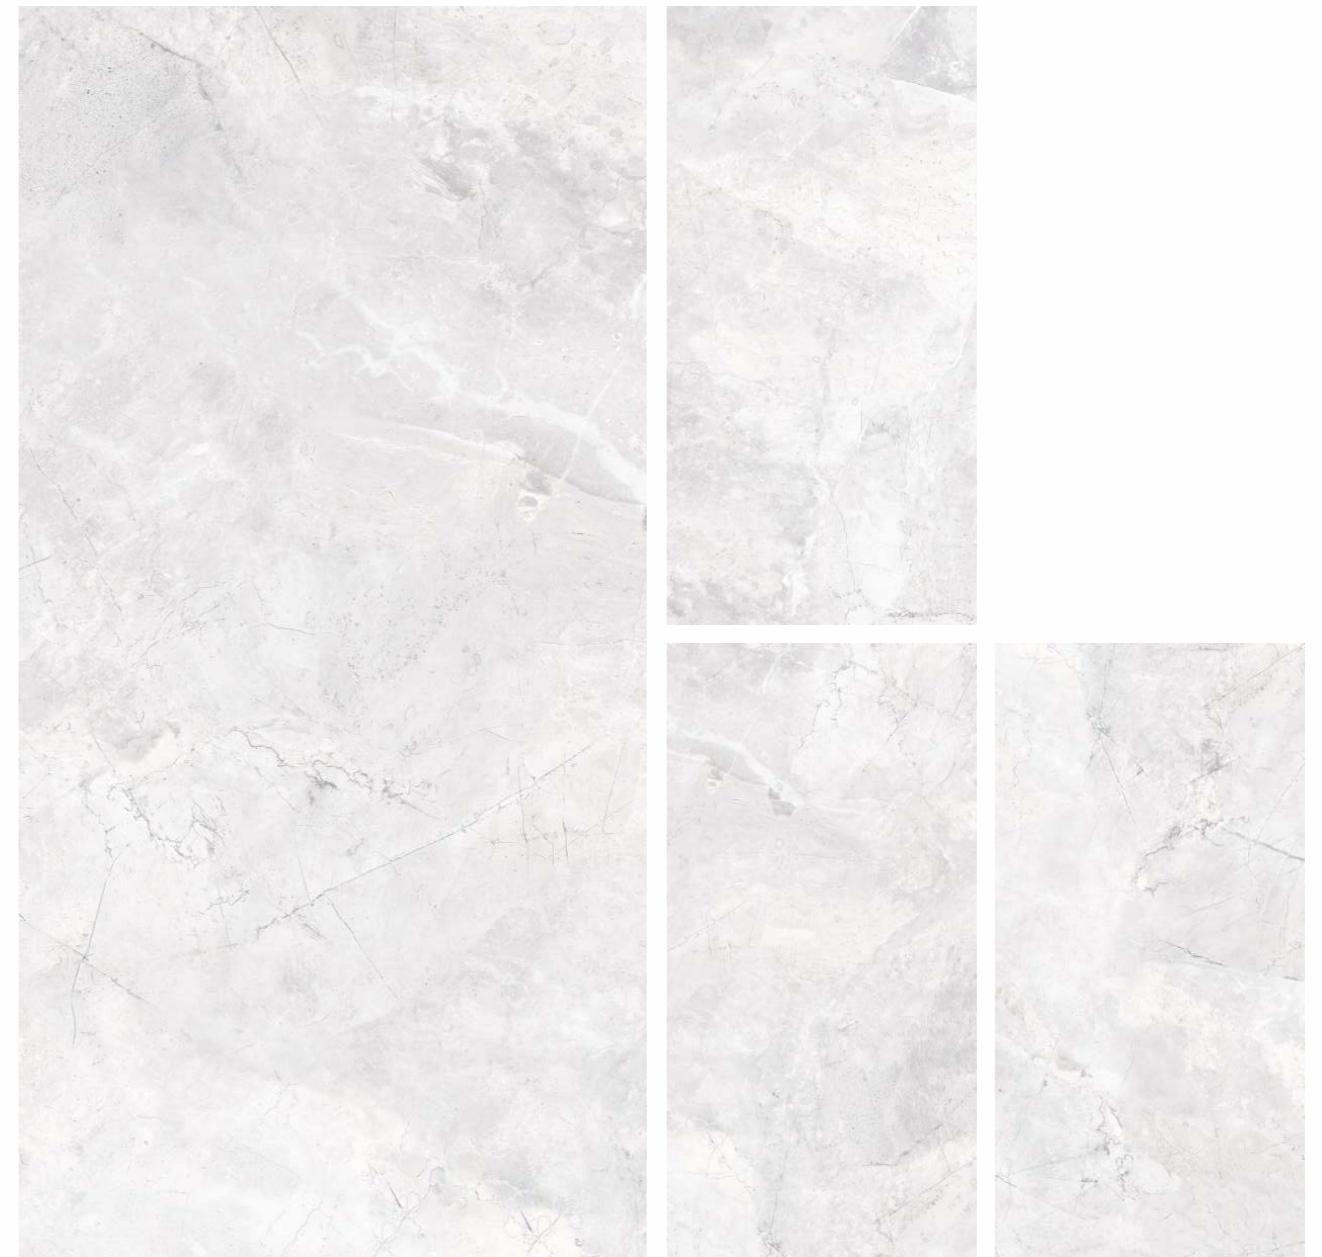

AMAZING
EXPERIENCE

LIGHT & DARK
Marble

Concept

BORGOGNA GREY

Surface - Glossy

BORGOGNA SILVER

4 Random 600x1200MM

BORGOGNA IVORY
BORGOGNA BEIGE