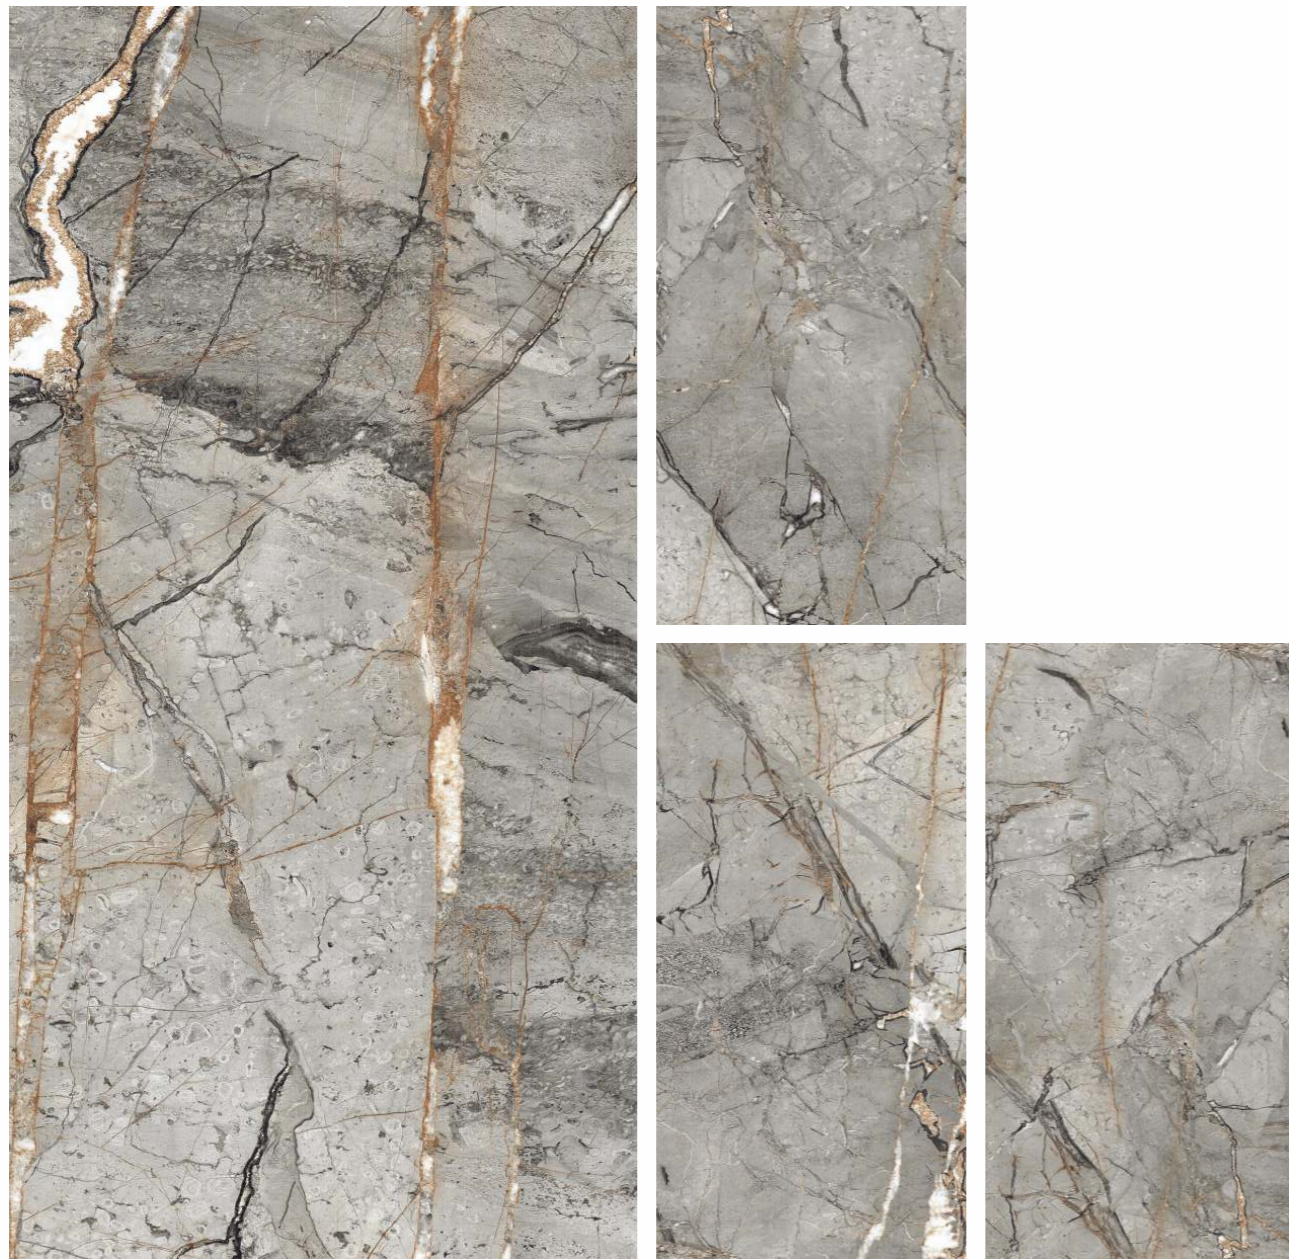

AMAZING
EXPERIENCE

LIGHT & DARK
Marble

Concept

KUGET GREY