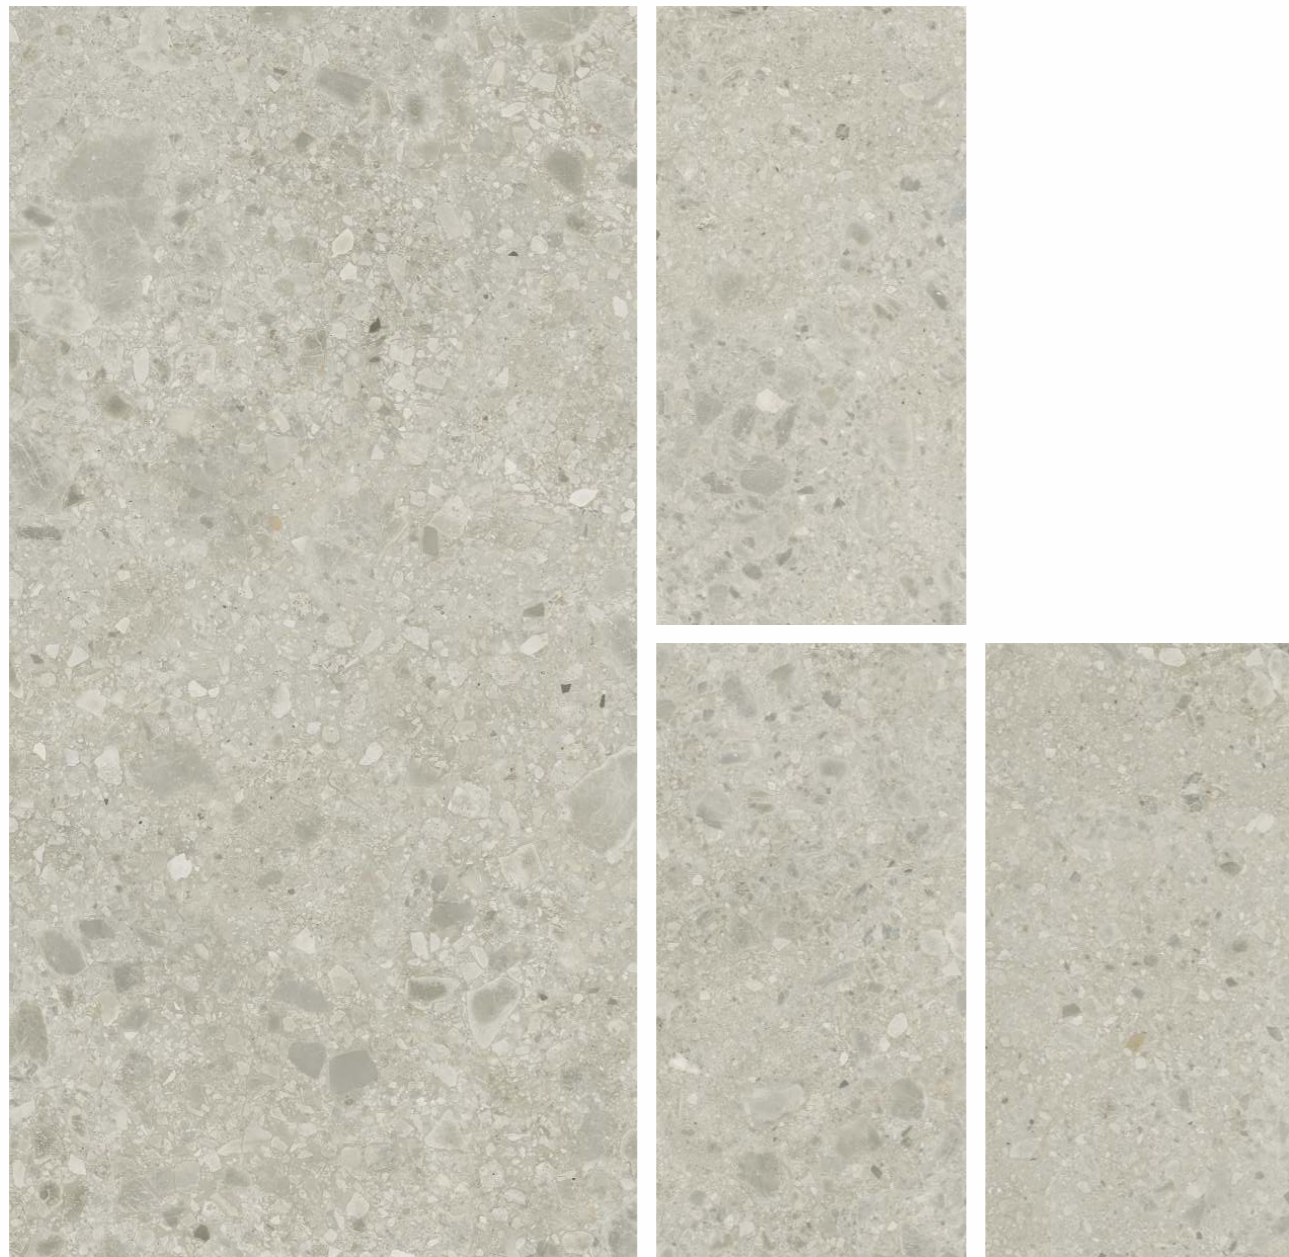

AMAZING
EXPERIENCE

LIGHT & DARK
Marble

Concept

NOVE DUST